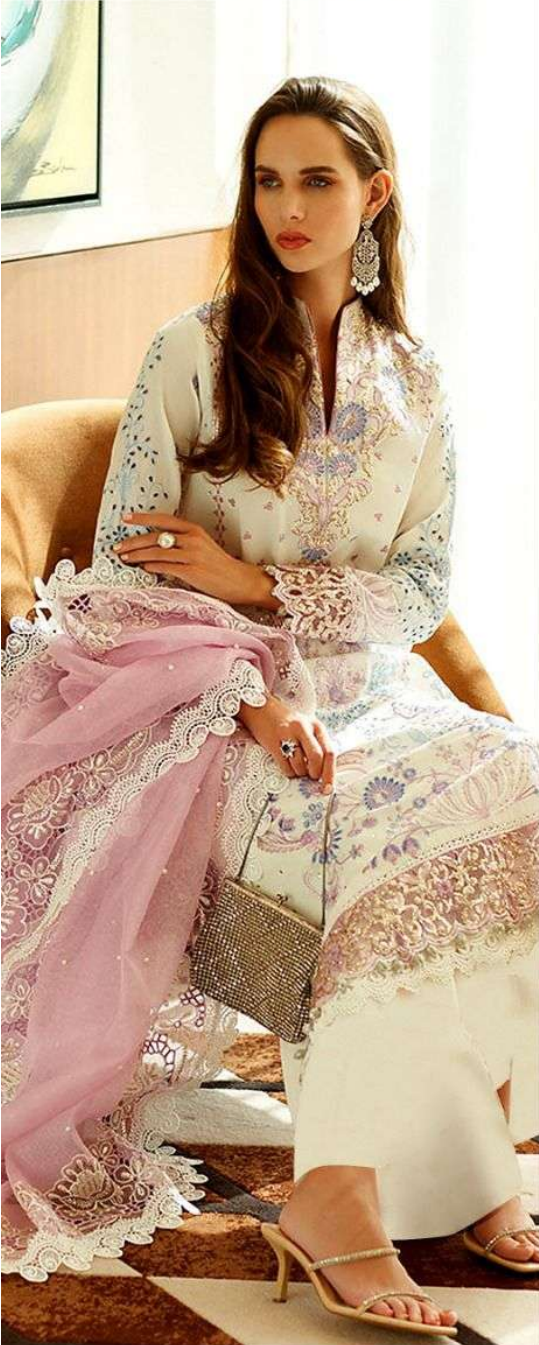

## Anaya Lawn 68

Top : Cambric Cotton With Heavy Embroidery And Khatli  
Bottom : Semi Lawn  
Dupatta : Nazmeen With Heavy Embroidery

AL AMRA™

## Anaya Lawn 68

Top : Cambric Cotton With Heavy Embroidery And Khatli

Bottom : Semi Lawn

Dupatta : Nazmeen With Heavy Embroidery

AL AMRA®

Anaya Lawn 68

Top : Cotton Crease With Heavy Embroidery And Khatt  
Bottom : Semi Lawn  
Dupatta : Summer With Heavy Embroidery