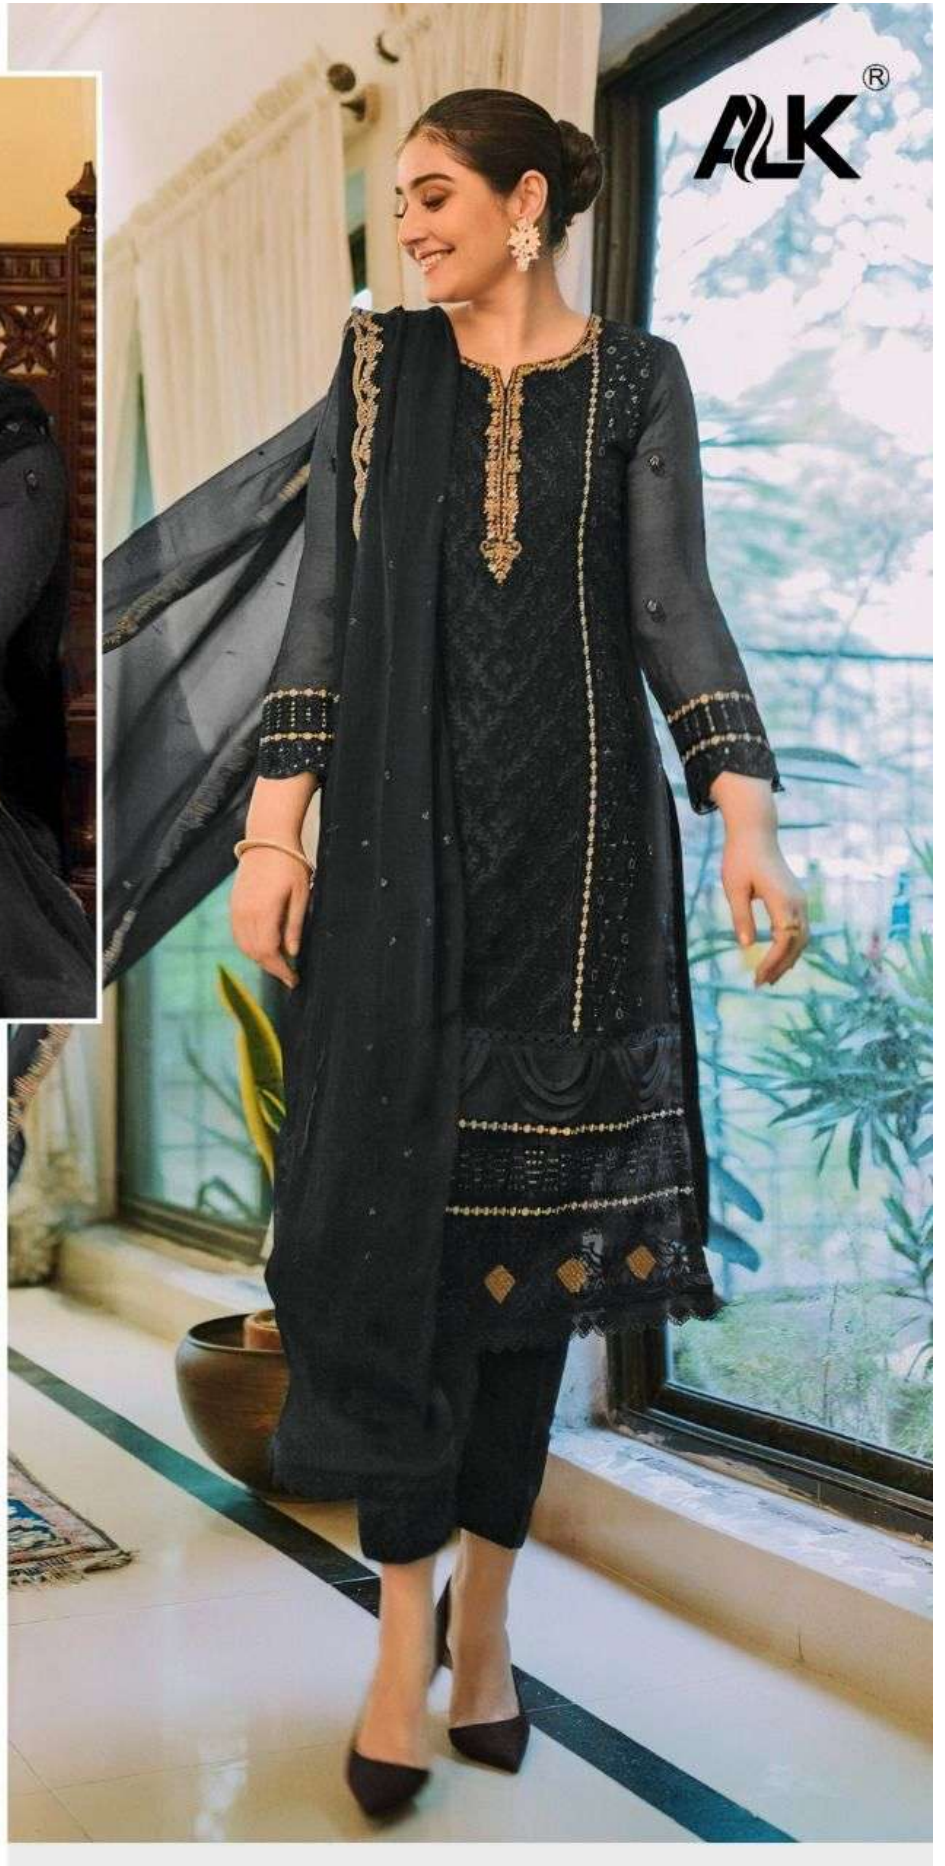

AL KHUSHBU

ALK D.NO.4017-C

TOP

Fox Georgette
with Embroidery

BOTTOM-INNER

Dull santoon

DUPATTA

Butterfly Net
with Embroidery