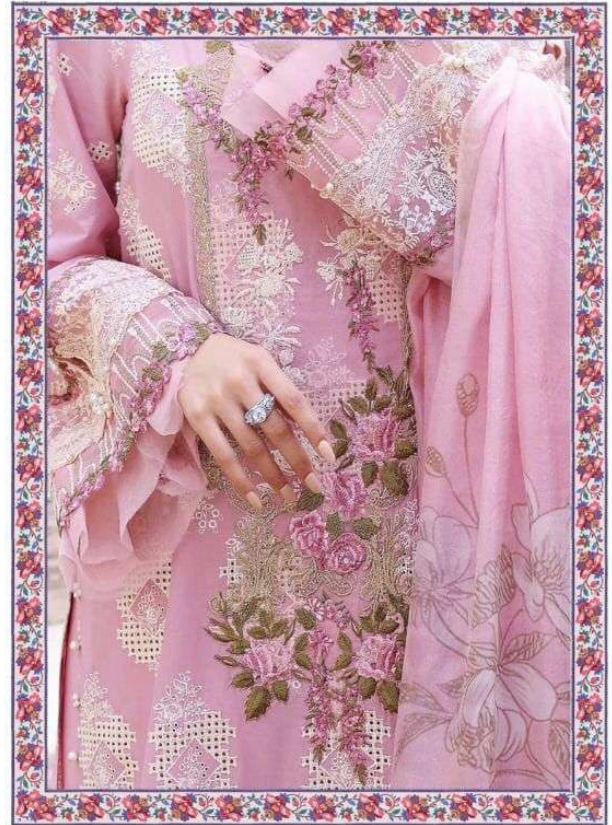

TOP-LAWN COTTON EMBROIDERED WORK
DUPPTA-TEBBY SILK DIGITAL PRINT
BOTTOM - LAWN COTTON WITH
EMBROIDERED PAYAL PACH

TOP-LAWN COTTON EMBROIDERED WORK
DUPPTA-TEBBY SILK DIGITAL PRINT
BOTTOM - LAWN COTTON WITH EMBROIDERED PAYAL PACH