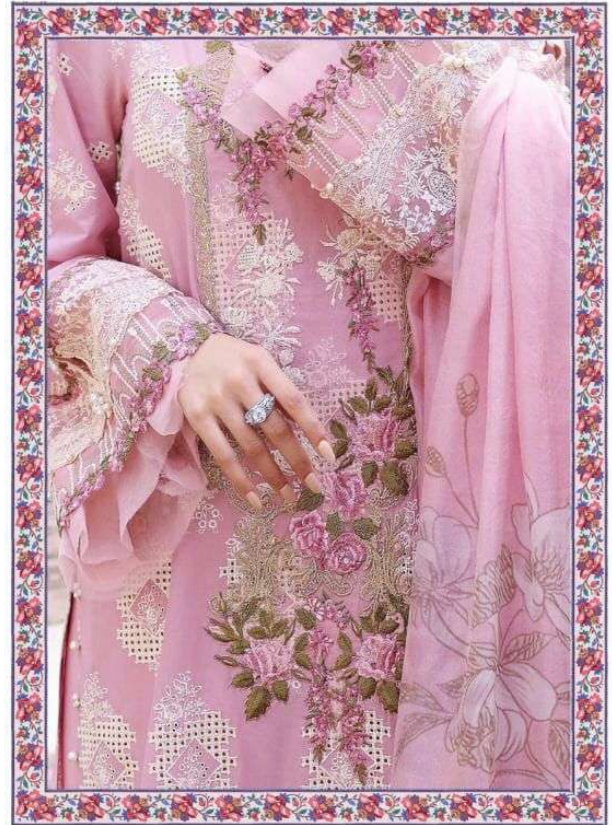

**TOP**-LAWN COTTON EMBROIDERED WORK  
**DUPPTA**-TEBBY SILK DIGITAL PRINT  
**BOTTOM** - LAWN COTTON WITH  
EMBROIDERED PAYAL PACH

**TOP**-LAWN COTTON EMBROIDERED WORK  
**DUPPTA**-TEBBY SILK DIGITAL PRINT  
**BOTTOM** - LAWN COTTON WITH  
EMBROIDERED PAYAL PACH