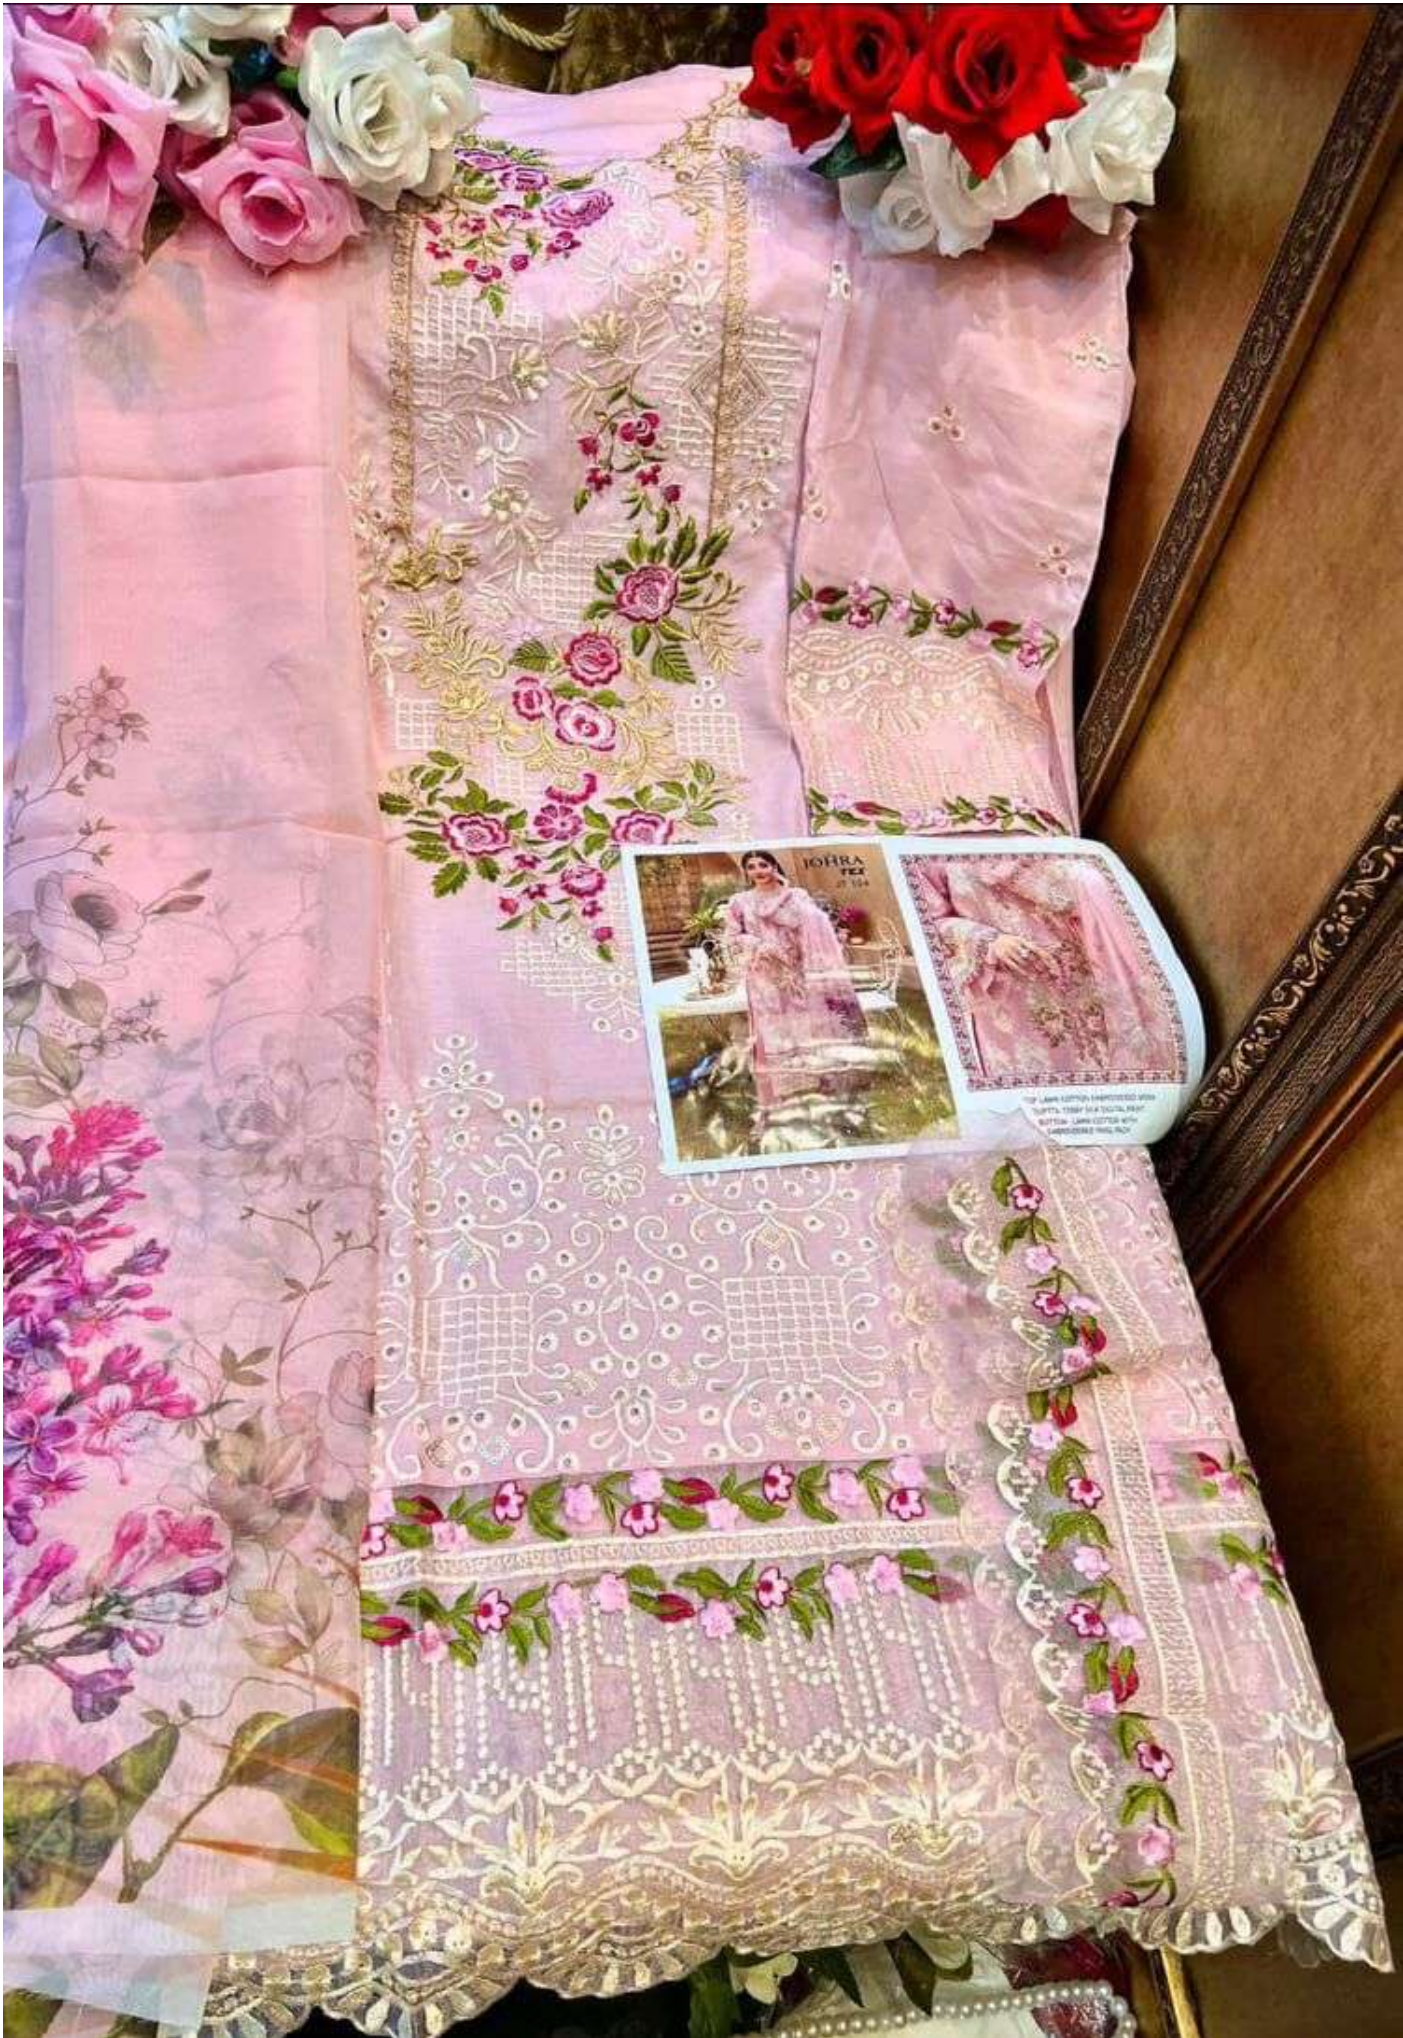

TOP-LAWN COTTON EMBROIDERED WORK
DUPPTA-TEBBY SILK DIGITAL PRINT
BOTTOM - LAWN COTTON WITH
EMBROIDERED PAYAL PACH

TOP-LAWN COTTON EMBROIDERED WORK
DUPPTA-TEBBY SILK DIGITAL PRINT
BOTTOM - LAWN COTTON WITH EMBROIDERED PAYAL PACH