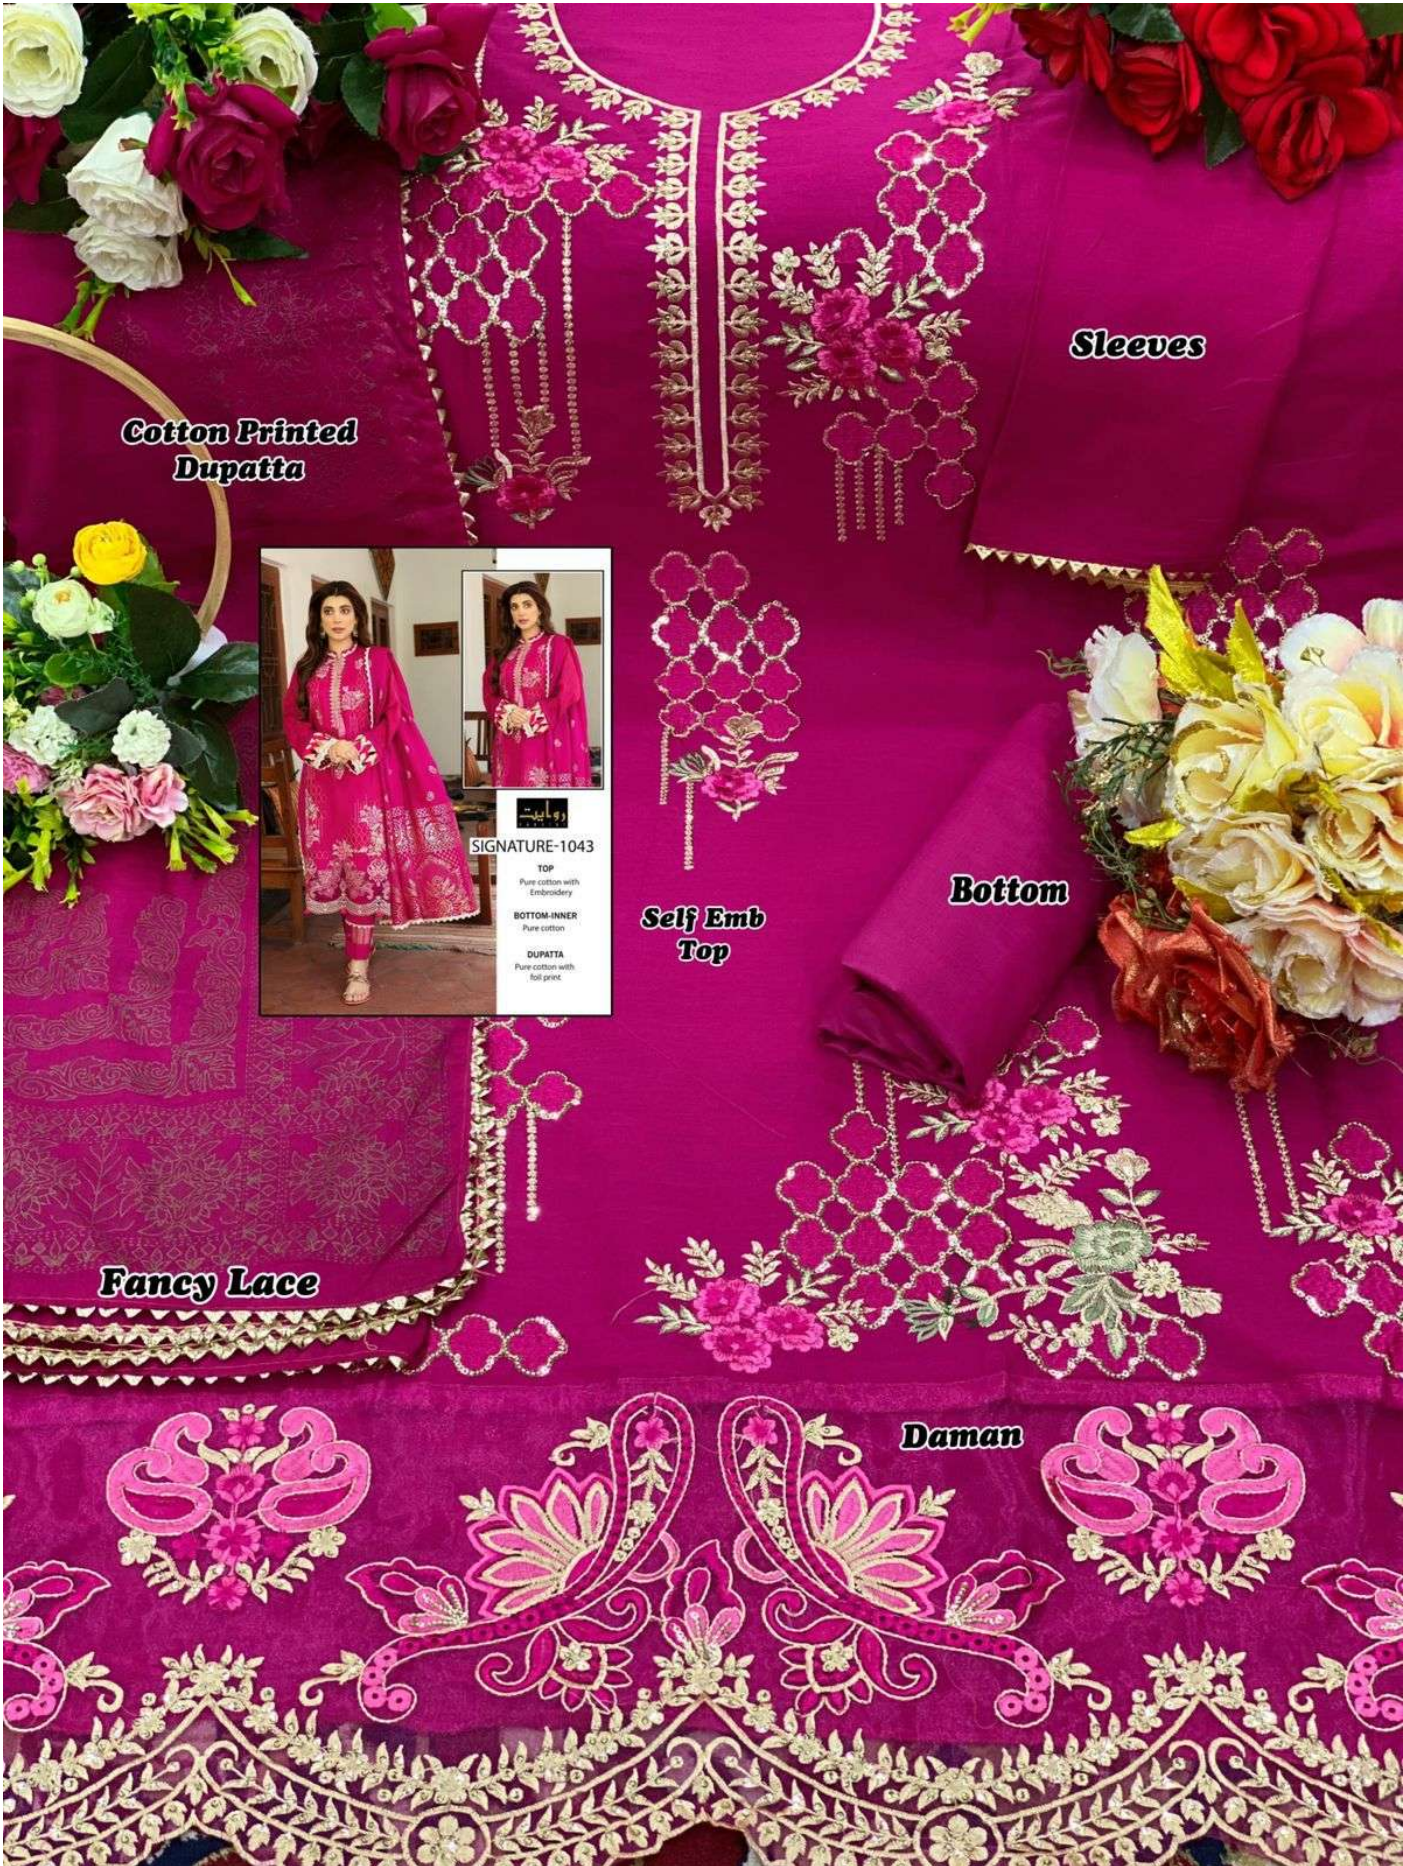

SIGNATURE-1043

TOP

Pure cotton with
Embroidery

BOTTOM-INNER

Pure cotton

DUPATTA

Pure cotton with
foil print

SIGNATURE-1043

TOP

Pure cotton with
Embroidery

BOTTOM-INNER

Pure cotton

DUPATTA

Pure cotton with
foil print

Cotton Printed Dupatta

Sleeves

SIGNATURE-1043

TOP
Pure cotton with Embroidery

BOTTOM-INNER
Pure cotton

DUPATTA
Pure cotton with foil print

Self Emb Top

Bottom

Fancy Lace

Daman