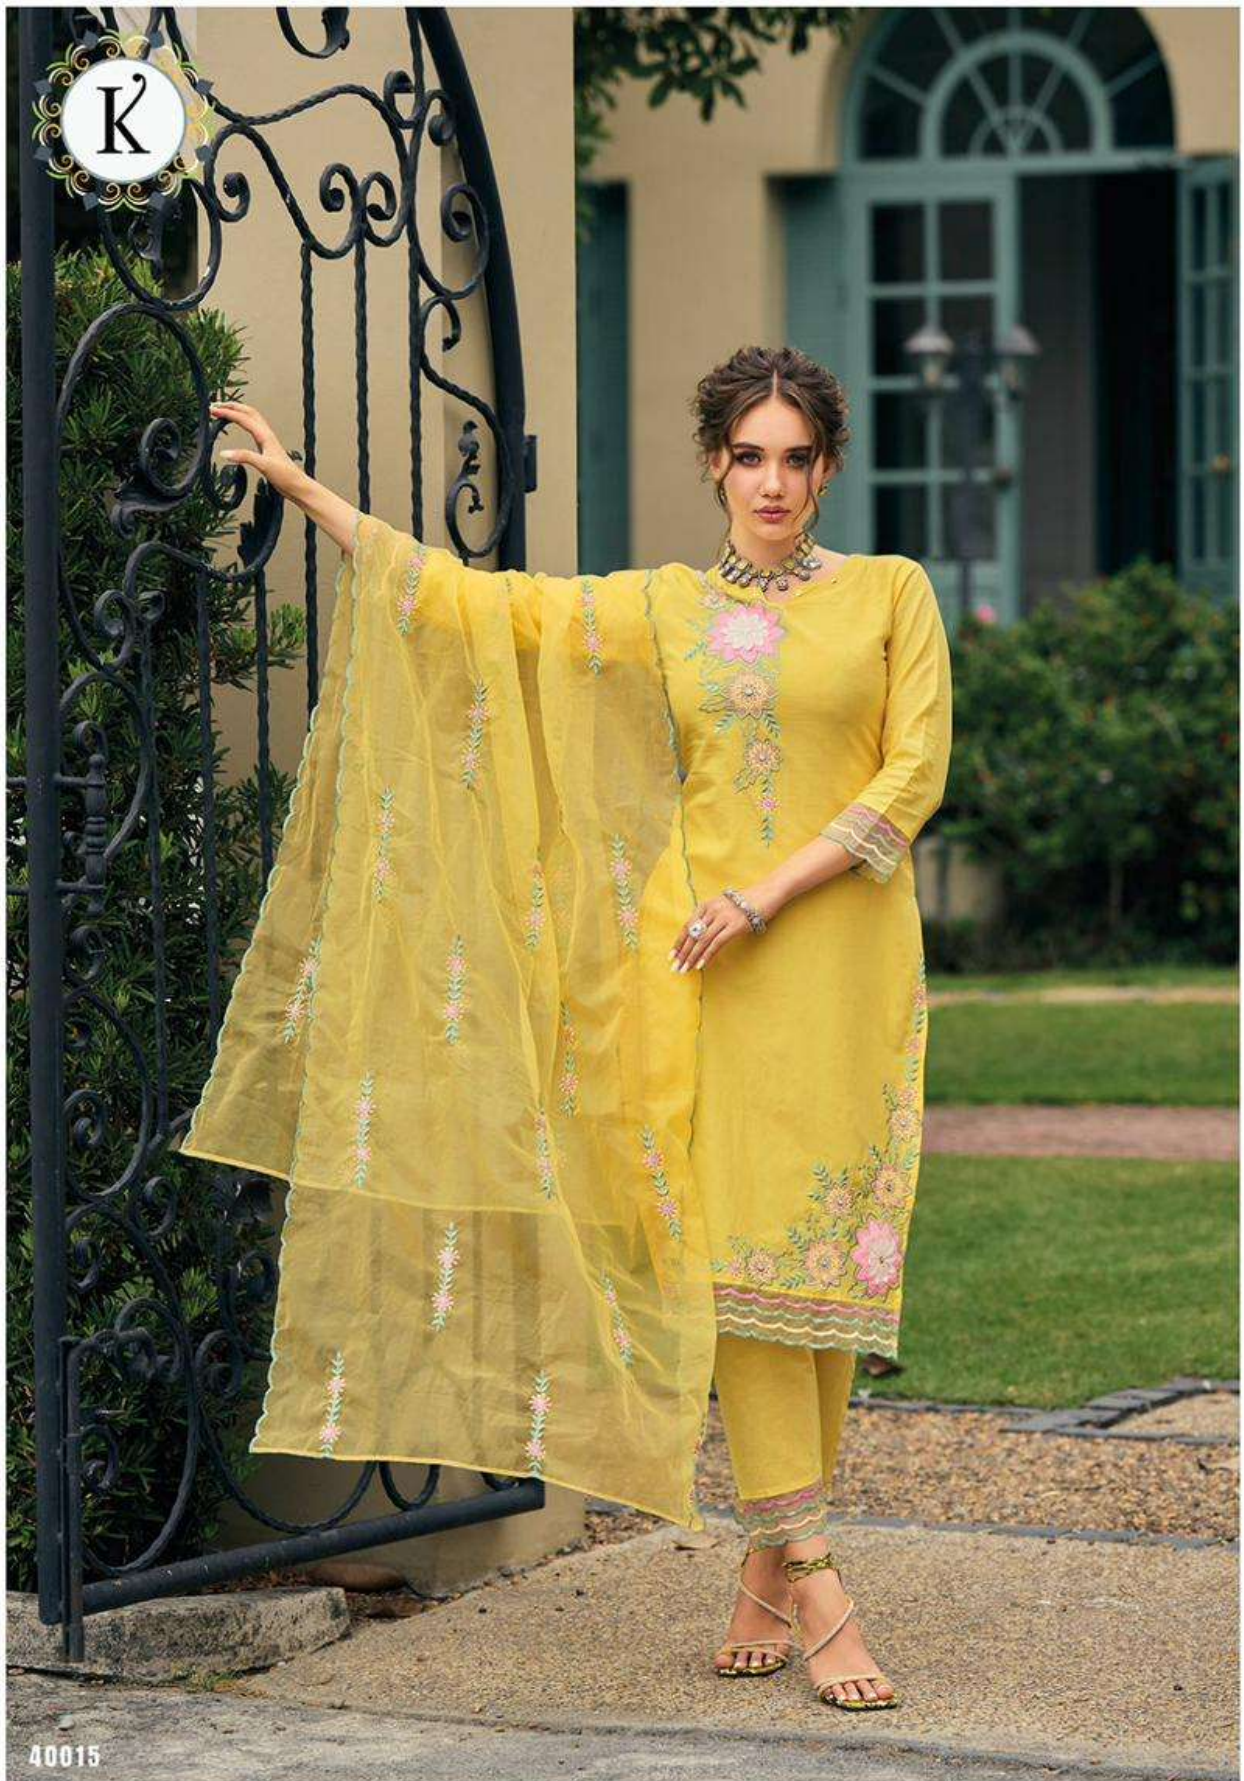

KAILEE™

fashion

INDIAN ETHNIC WEAR

BOONDI

K

40011

40012

EMBODY

EFFORTLESS STYLE

40013

K

40015

40016

BOONDI

40011

40012