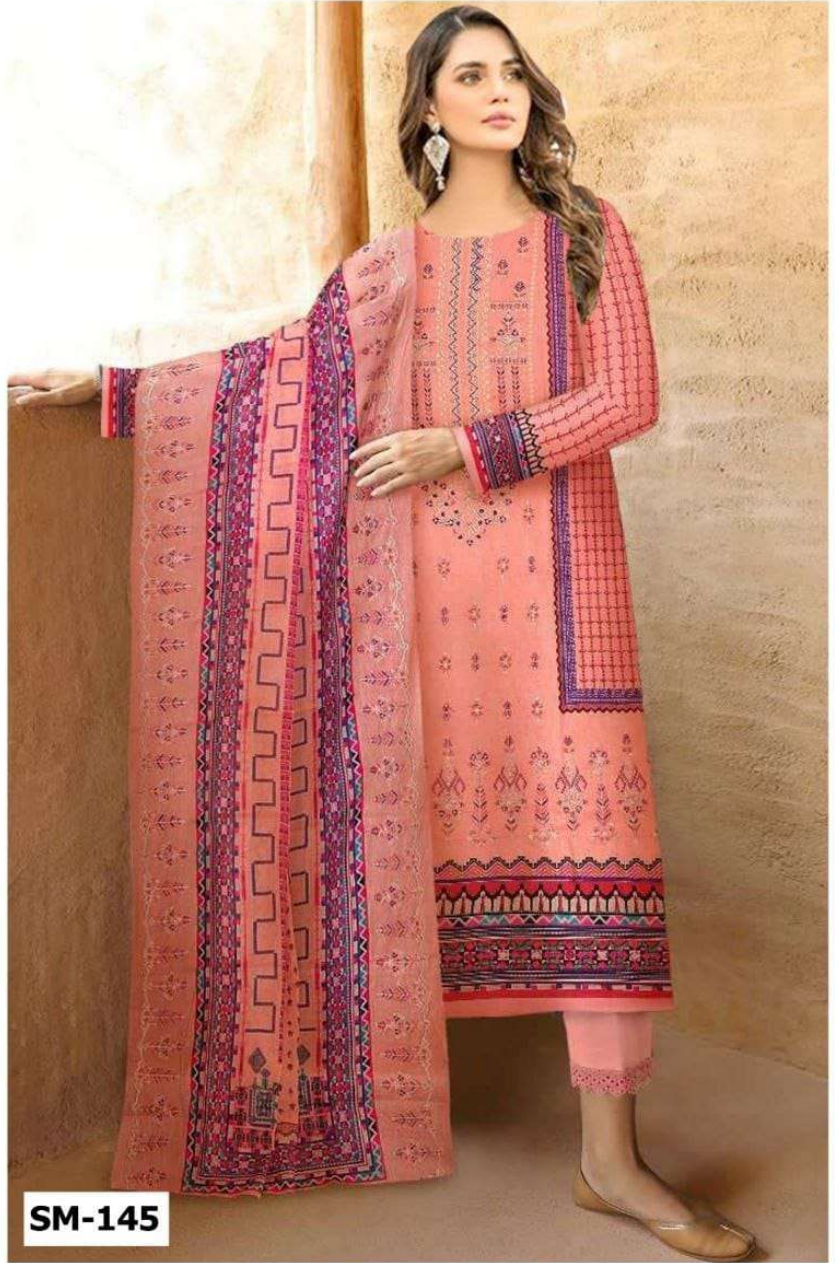

Riwayat Lawn Collecti Riwayat Lawn Collecti

 TM
سنا مریم
Sana Maryam

Riwayat Lawn Collection

Fabric Details

TOP:-Lawn Cotton With
Self Embroidery

BOTTOM:-Cotton

DUPATTA:- Mal Cotton
With Self Embroidery

SM-144

سنا مریم
Sana Maryam

Riwayat Lawn Collection

Fabric Details

**TOP:-Lawn Cotton With
Self Embroidery**

BOTTOM:-Cotton

**DUPATTA:- Mal Cotton
With Self Embroidery**

SM-145

Riwayat Lawn Collecti Riwayat Lawn Collecti