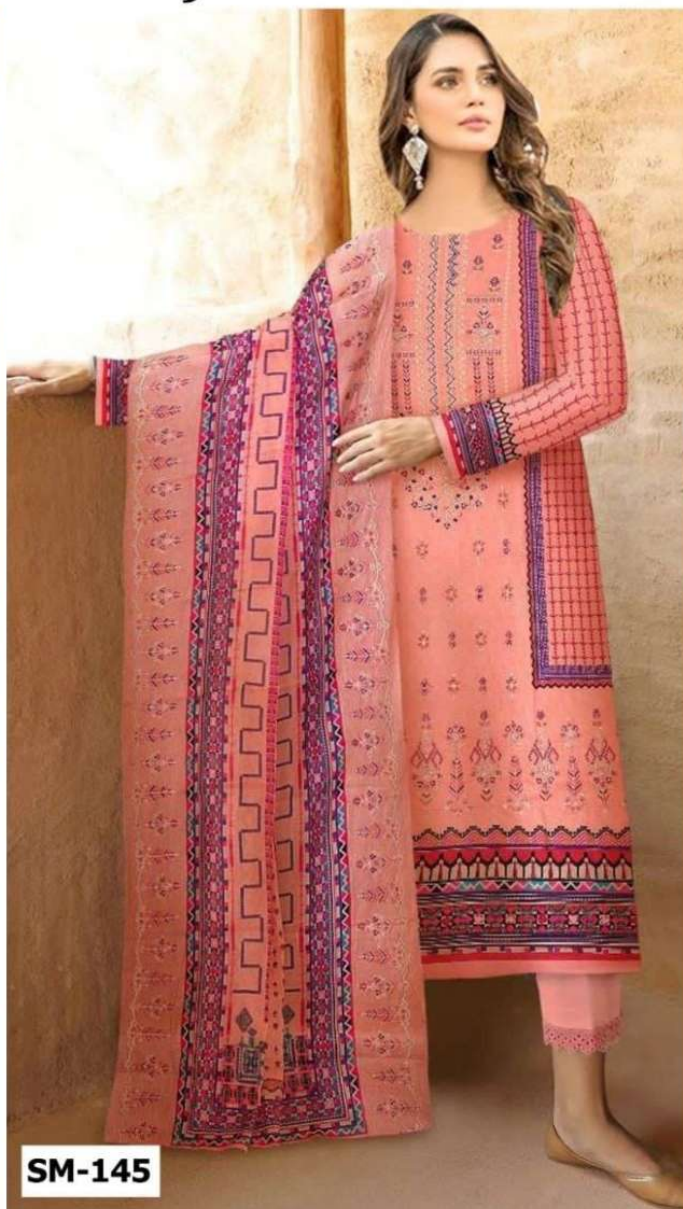

Riwayat Lawn Collecti Riwayat Lawn Collecti

 TM
سنا مریم
Sana Maryam

Riwayat Lawn Collection

Fabric Details

TOP:-Lawn Cotton With
Self Embroidery

BOTTOM:-Cotton

DUPATTA:- Mal Cotton
With Self Embroidery

SM-144

سنا مریم
Sana Maryam

Riwayat Lawn Collection

Fabric Details

**TOP:-Lawn Cotton With
Self Embroidery**

BOTTOM:-Cotton

**DUPATTA:- Mal Cotton
With Self Embroidery**

SM-145

Riwayat Lawn Collecti Riwayat Lawn Collecti