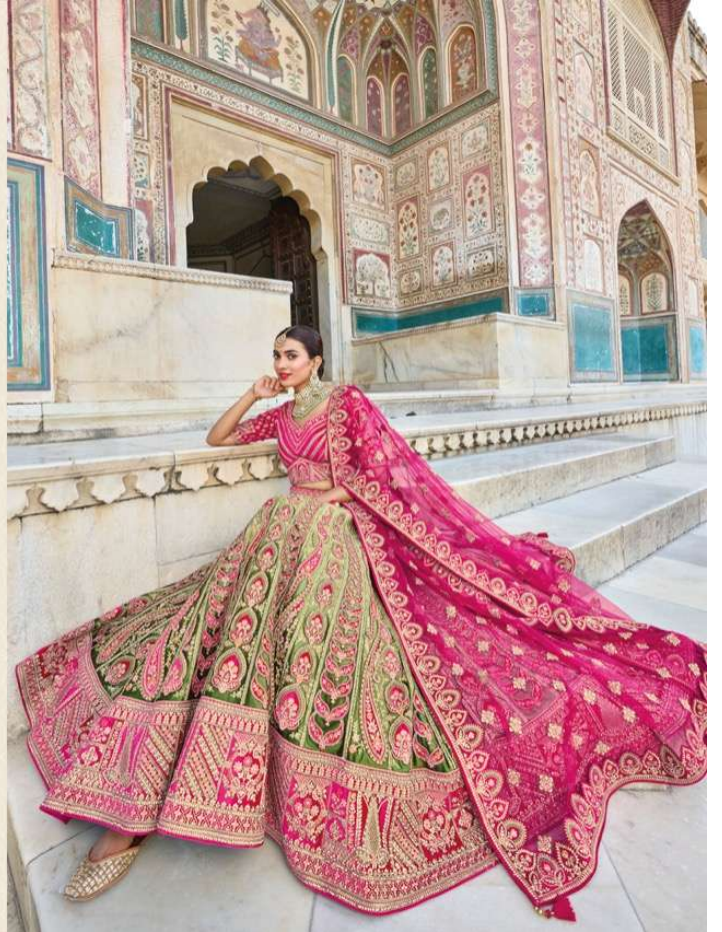

anaara

AA124

WEAR A LEHENGA AND MAKE EVERY MOMENT SPECIAL

|| Tattva ||

Indulge in the pleasure of beauty, class and ethnicity with this attire.
3904

|| TathastuTM ||

DESIGN NO	DESCRIPTION	PRICE
AA-103	CHANYA CHOLI	10500/-
AA-105	CHANYA CHOLI	13495/-
AA-109	CHANYA CHOLI	14995/-
AA-110	CHANYA CHOLI	12995/-
AA-111	CHANYA CHOLI	9995/-
AA-116	CHANYA CHOLI	14665/-
AA-117	CHANYA CHOLI	13865/-
AA-120	CHANYA CHOLI	14355/-
AA-122	CHANYA CHOLI	14995/-
AA-124	CHANYA CHOLI	13985/-
3904	CHANYA CHOLI	9205/-
	TOTAL	143050/-
	12% GST EXTRA ON ABOVE RATE	