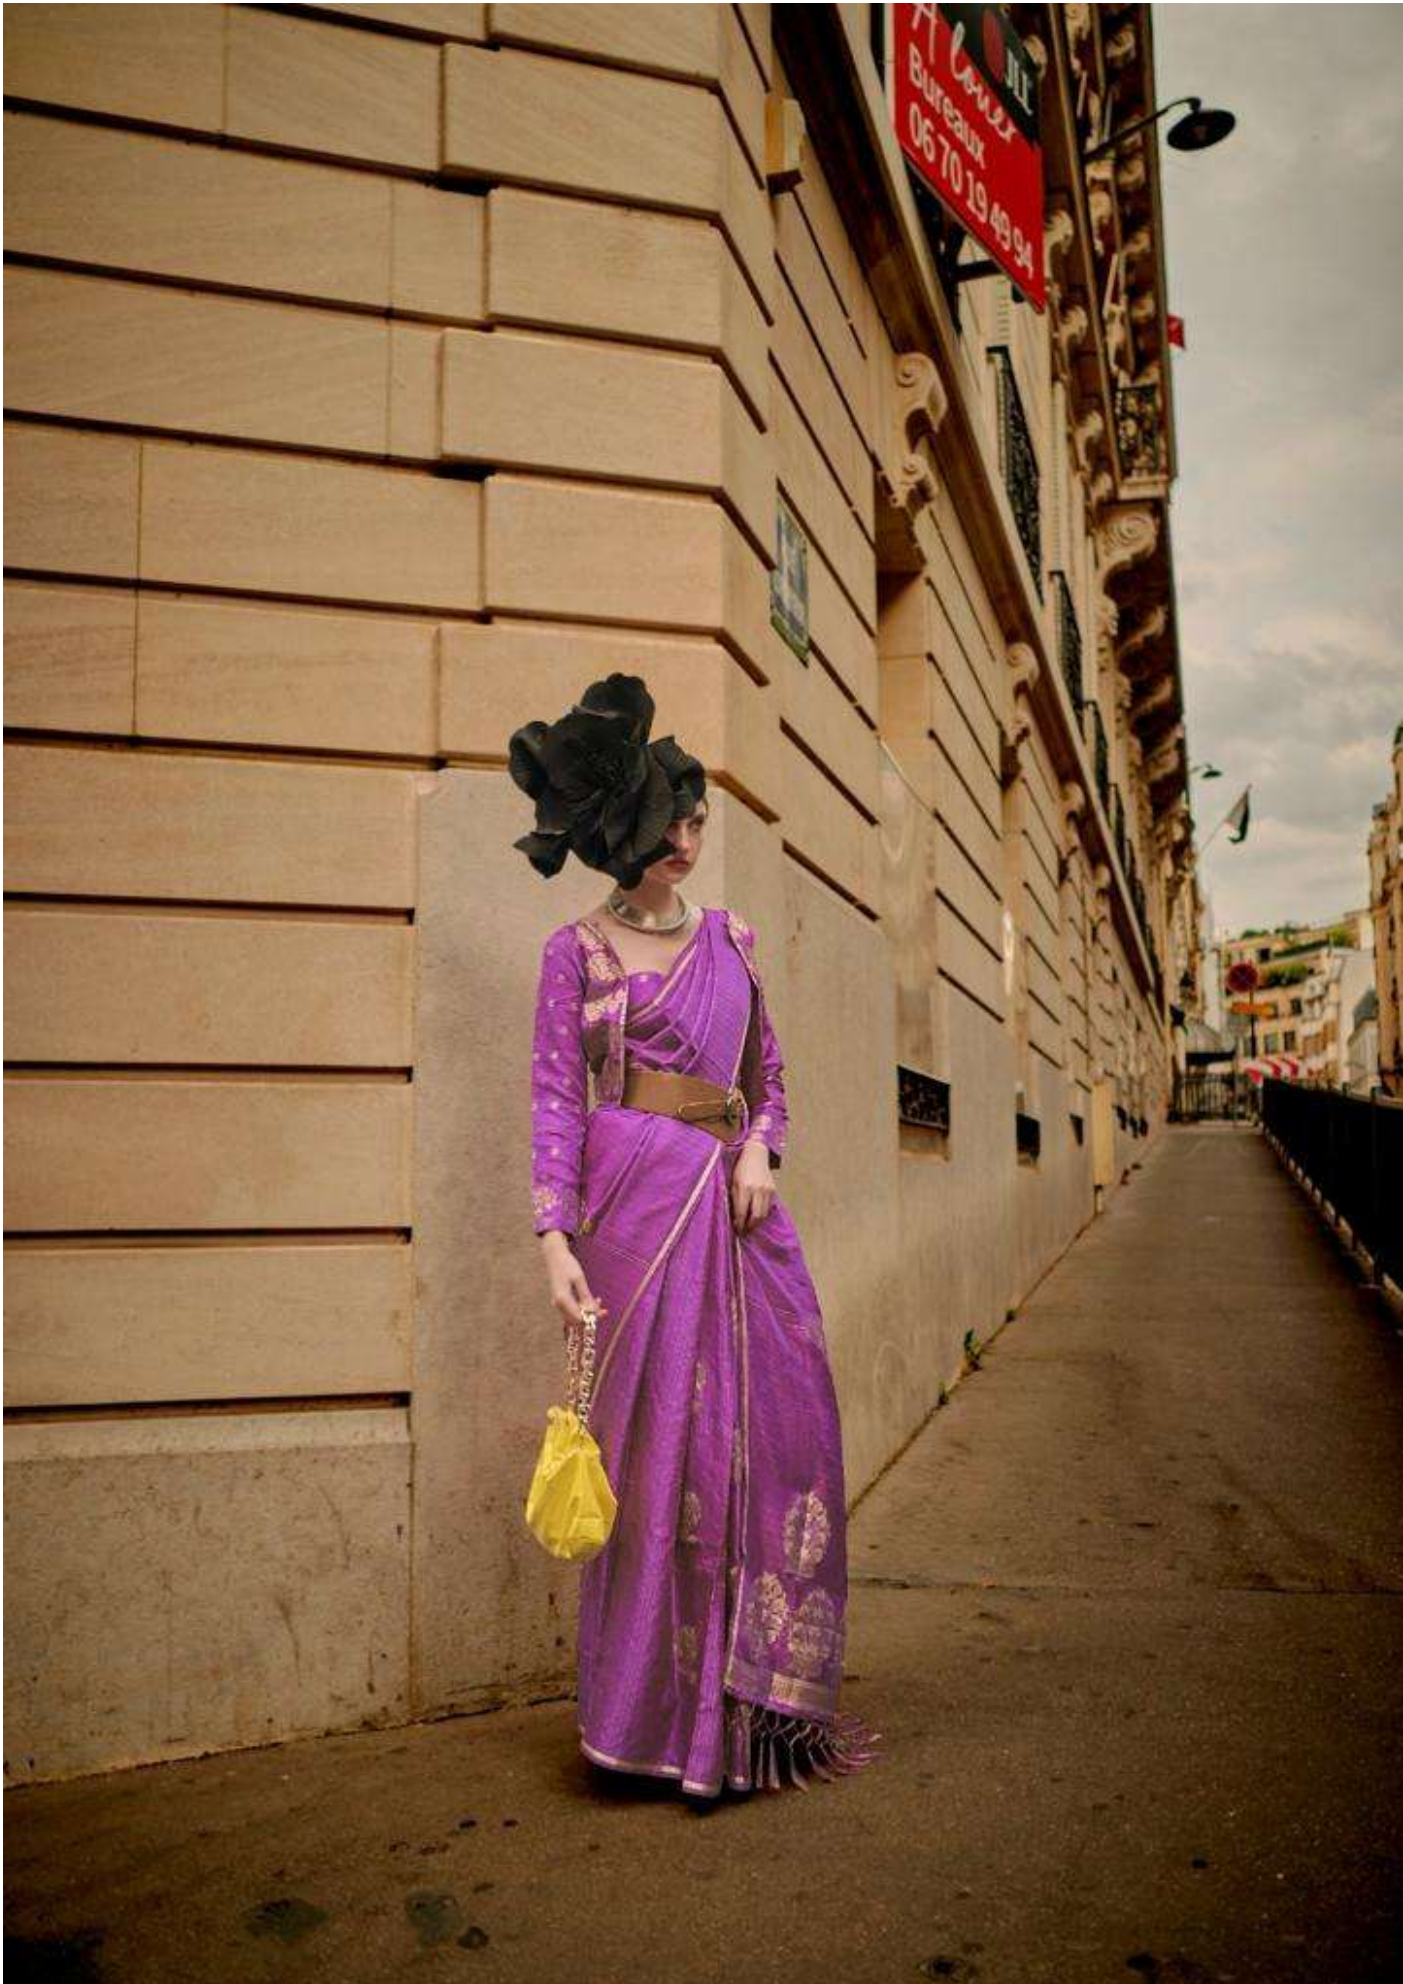

# KRONICLE SILK

क्रोनिकल सिल्क

PURE SATIN ZARI LINING HANDLOOM WEAVING

# KRONICLE SILK

PURE SATIN ZARI LINING HANDLOOM WEAVING

344001

344002

344003

344004

344005

344006