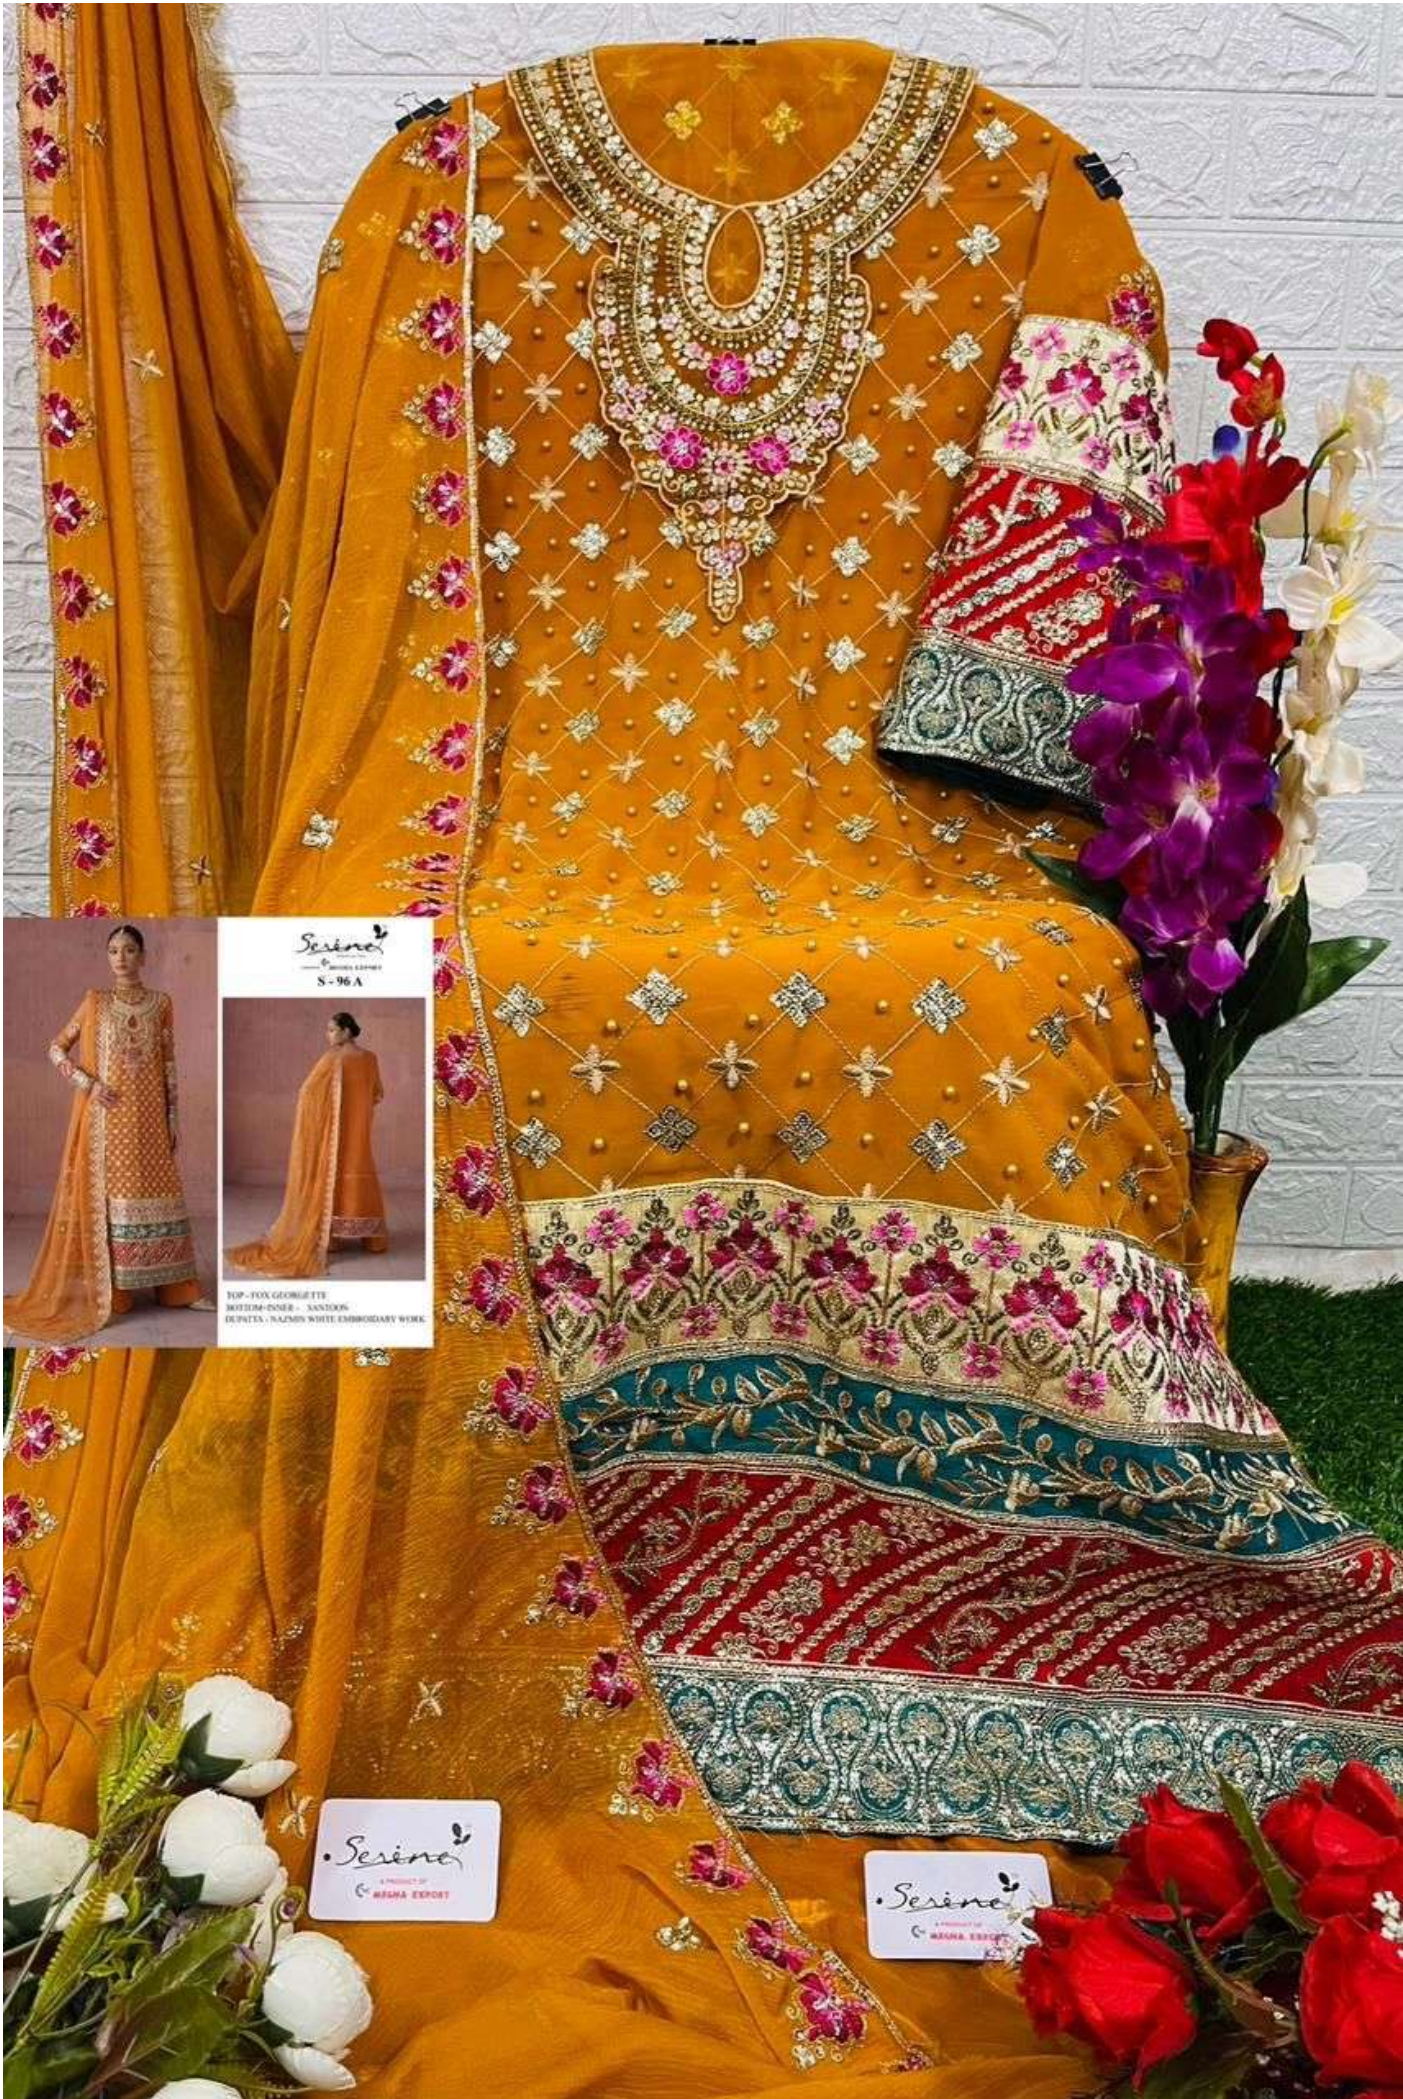

*Serine*TM
Pakistani Suit
A BRAND BY  MEGHA EXPORT
S - 96 A

TOP - FOX GEORGETTE
BOTTOM+INNER - SANTOON
DUPATTA - NAZMIN WHITE EMBROIDARY WORK

*Serine*TM
Pakistani Suit
A BRAND BY  MEGHA EXPORT
S - 96 A

TOP - FOX GEORGETTE
BOTTOM+INNER - SANTOON
DUPATTA - NAZMIN WHITE EMBROIDARY WORK

Serina
A PRODUCT OF
S-96 A

TOP - FOX GEORGETTE
BOTTOM - PNEE - SANJOL
DUPATTA - NAZMIN WHITE EMBROIDERY WORK

Serina
A PRODUCT OF
MEENA EXPORT

Serina
A PRODUCT OF
MEENA EXPORT