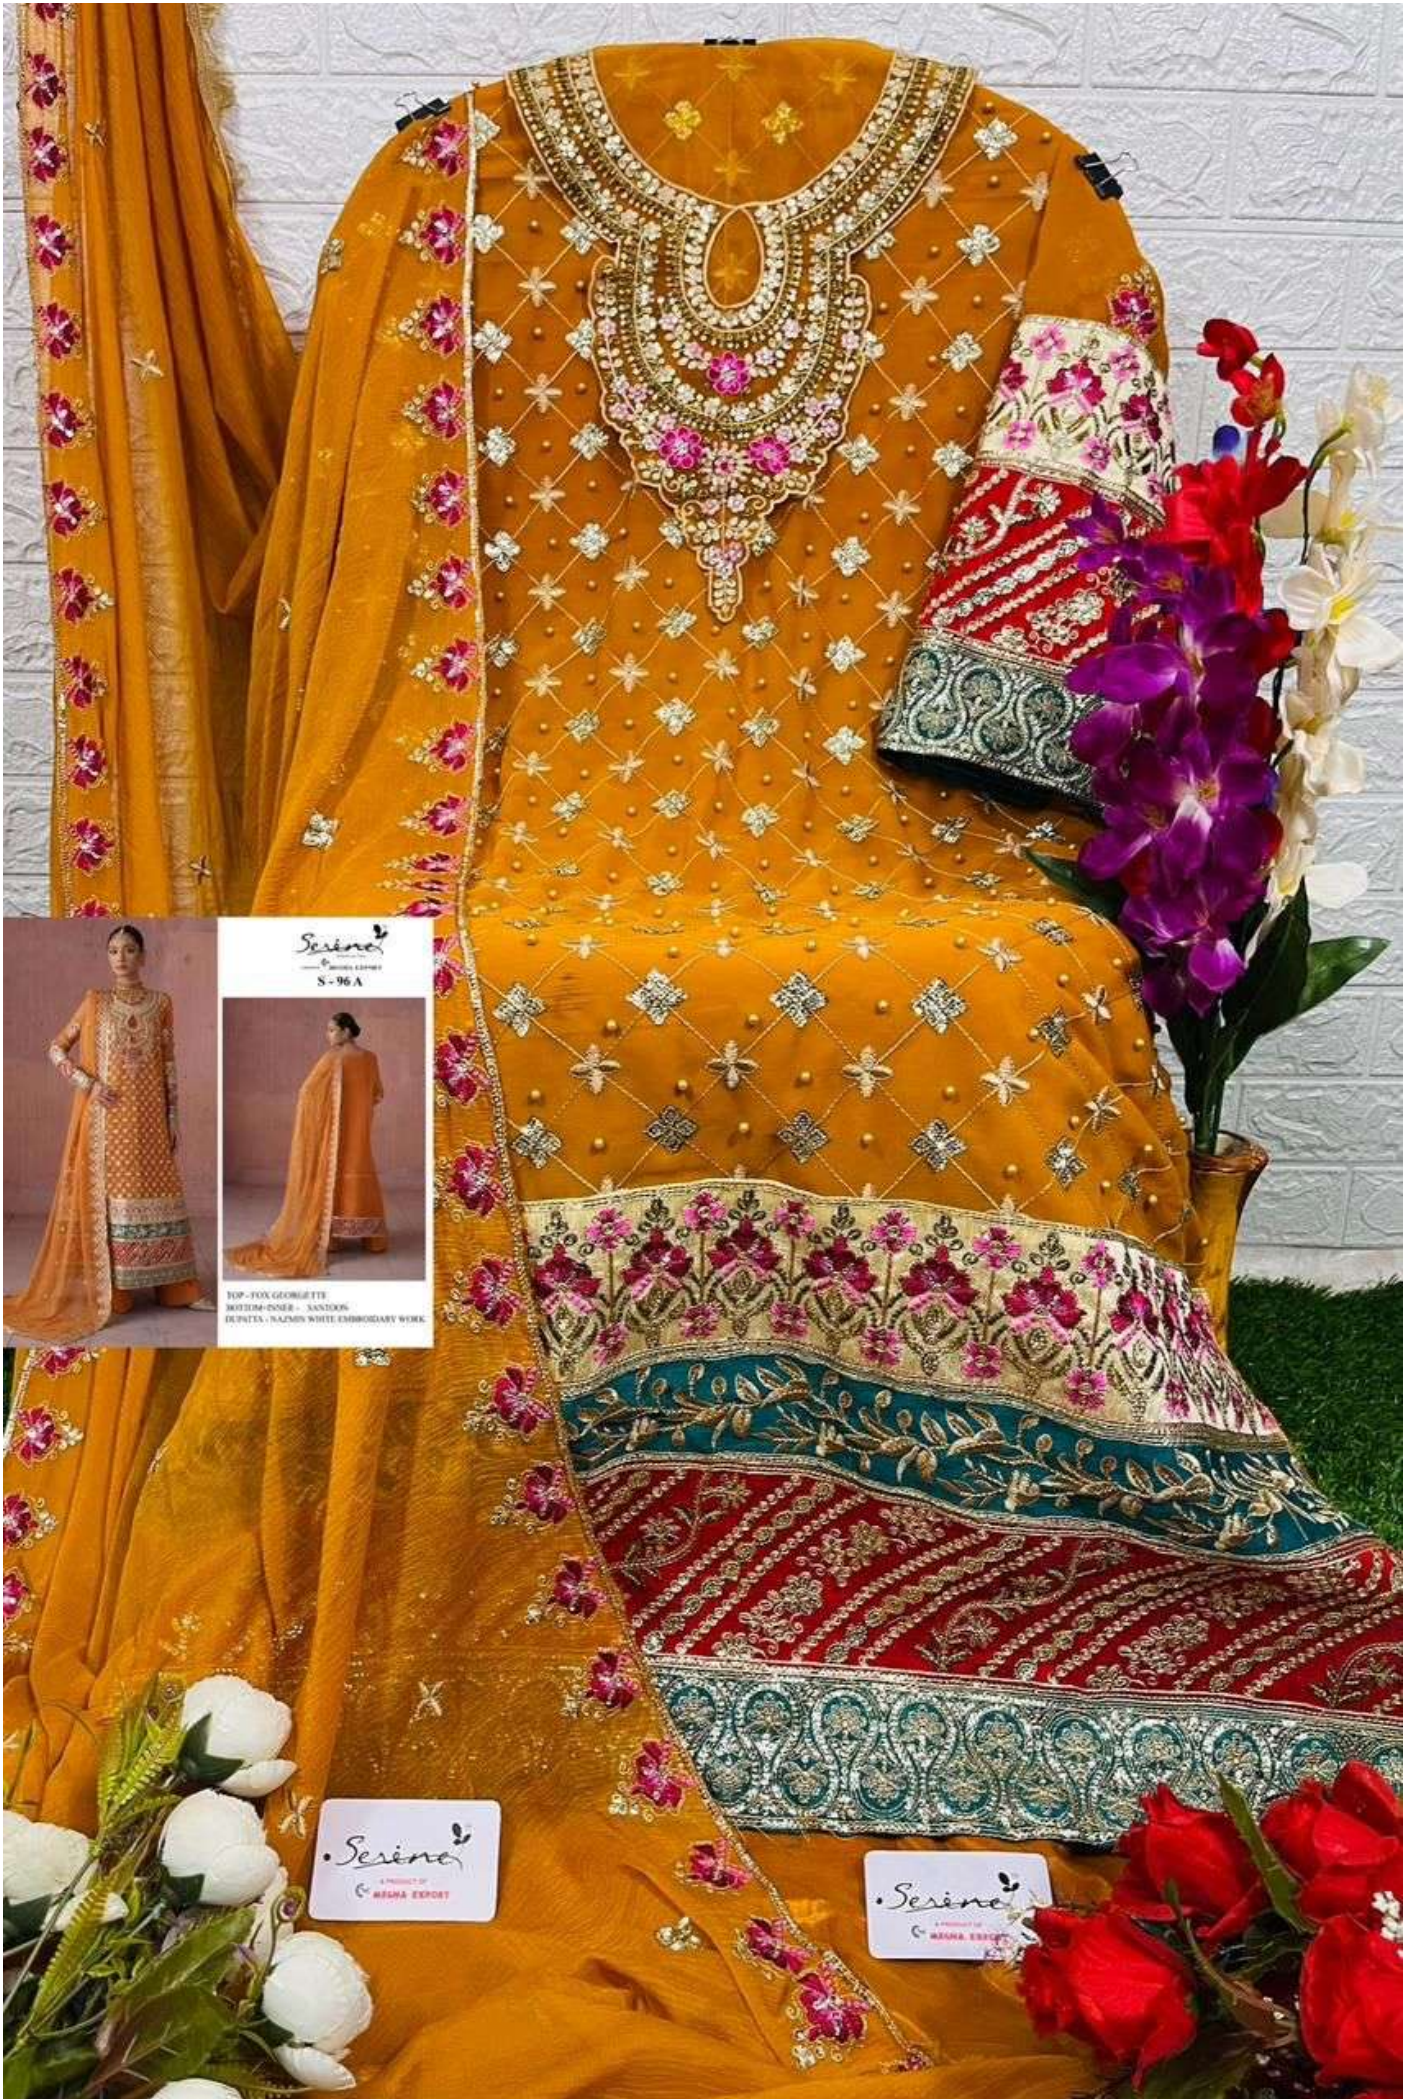

*Serine*<sup>TM</sup>  
Pakistani Suit  
A BRAND BY  MEGHA EXPORT  
**S - 96 A**

TOP - FOX GEORGETTE  
BOTTOM+INNER - SANTOON  
DUPATTA - NAZMIN WHITE EMBROIDARY WORK

*Serine*<sup>TM</sup>  
Pakistani Suit  
A BRAND BY  MEGHA EXPORT  
**S - 96 A**

TOP - FOX GEORGETTE  
BOTTOM+INNER - SANTOON  
DUPATTA - NAZMIN WHITE EMBROIDARY WORK

Serina  
A PRODUCT OF  
S-96 A

TOP - FOX GEORGETTE  
BOTTOM - PNEE - SANJOL  
DUPATTA - NAZMIN WHITE EMBROIDERY WORK