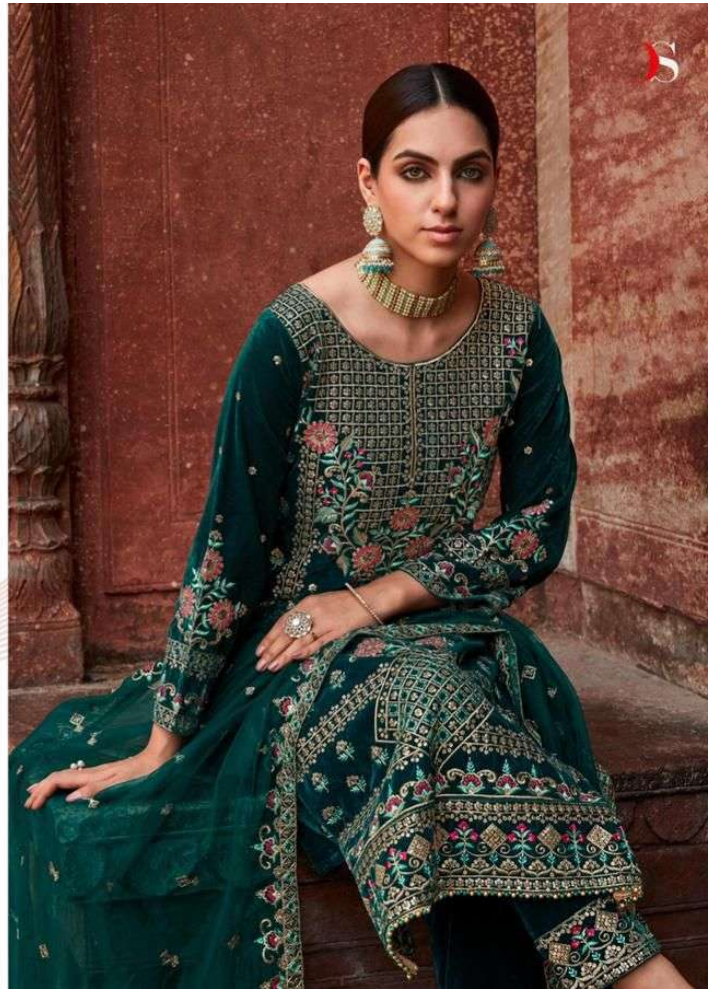

S
DEEPA
SUITS

TAHJIB

13001

S

13003

13004 | OWN YOUR LOOK

13005

TAHJIB

DESIGN NO.	PRICE	
13001	1699/-	:TOP: VELEVT WITH EMBROIDERY
13002	1699/-	
13003	1699/-	:BOTTAM: VELEVT WITH EMBROIDERY
13004	1699/-	
13005	1699/-	:DUPATTA: NET WITH EMBROIDERY
13006	1699/-	
Total Pieces: 6		Total Amountt: 10194/-+GST