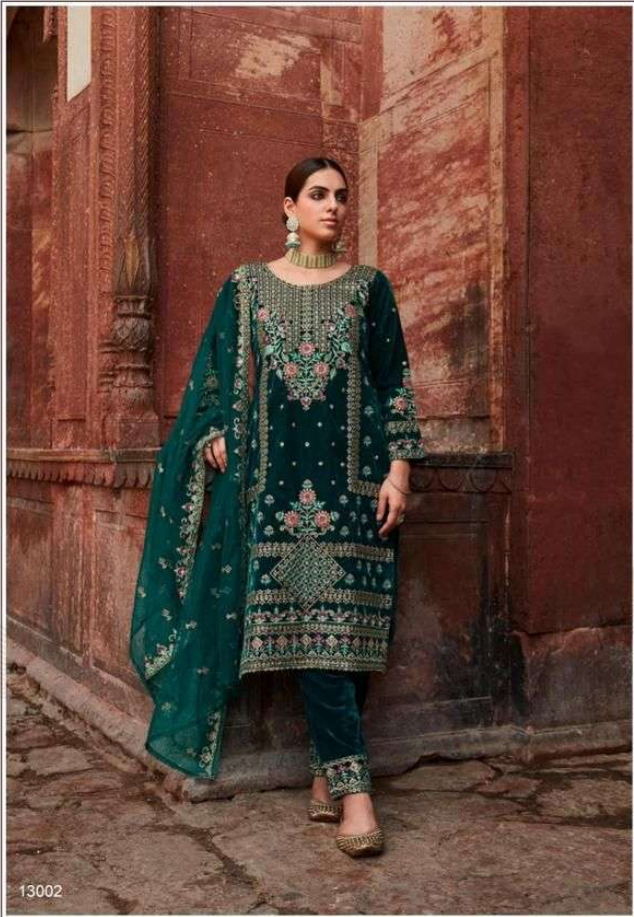

DESIGN NO.	PRICE	
13001	1699/-	:TOP: VELEVT WITH EMBROIDERY
13002	1699/-	
13003	1699/-	:BOTTAM: VELEVT WITH EMBROIDERY
13004	1699/-	
13005	1699/-	:DUPATTA: NET WITH EMBROIDERY
13006	1699/-	
Total Pieces: 6		Total Amountt: 10194/-+GST