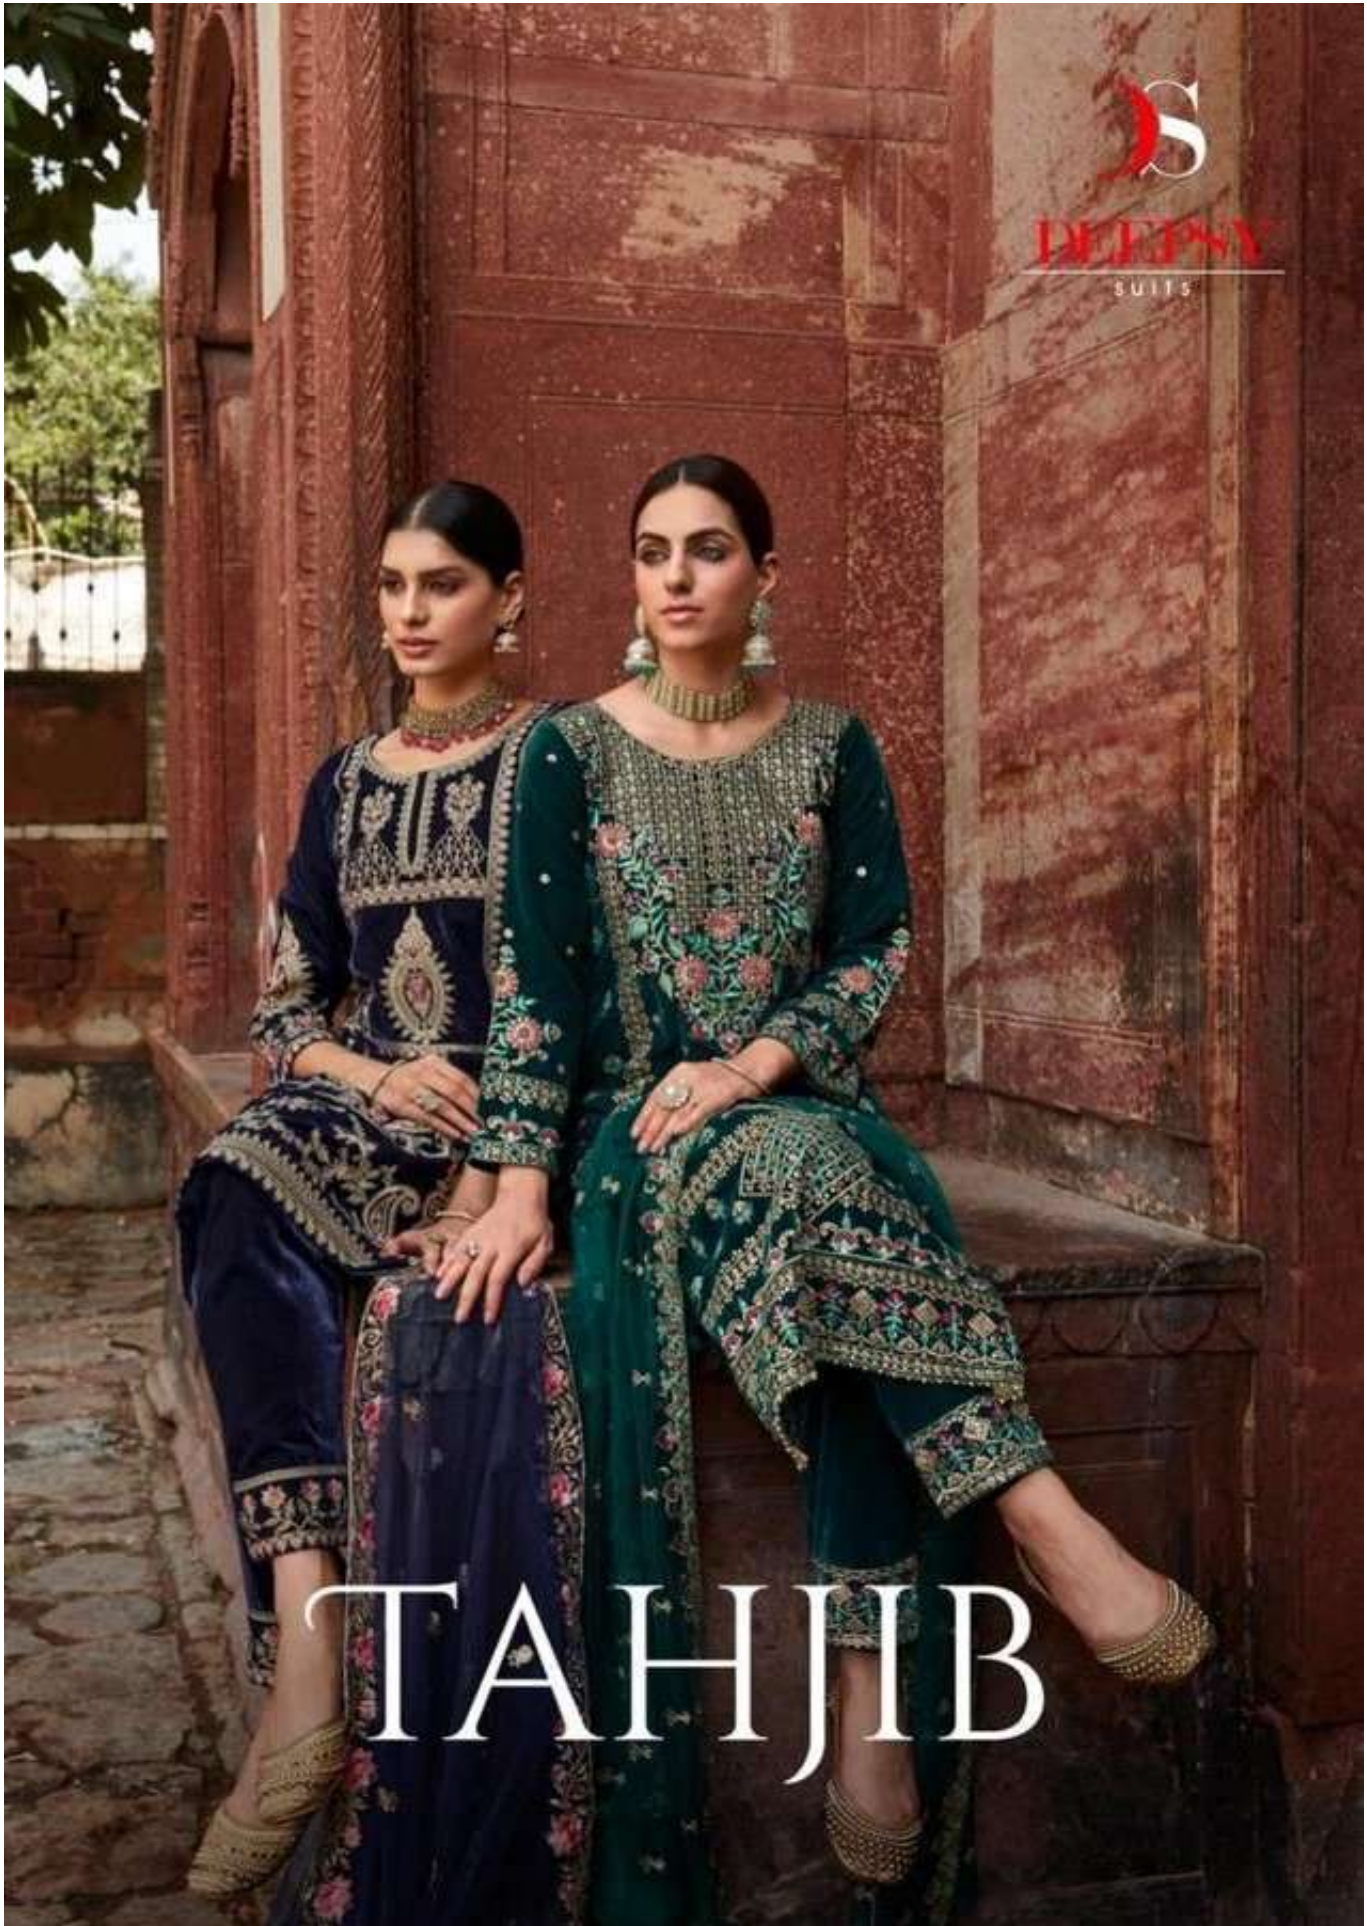

S
DEEPA
SUITS

TAHJIB