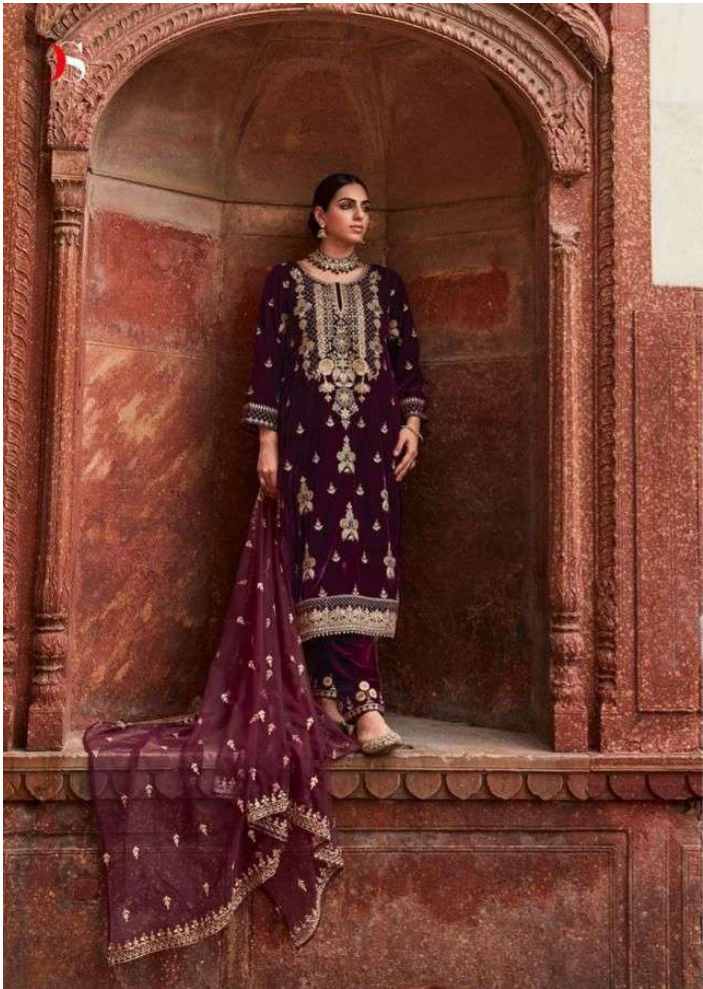

DESIGN NO.	PRICE	
13001	1699/-	:TOP: VELEVT WITH EMBROIDERY
13002	1699/-	
13003	1699/-	:BOTTAM: VELEVT WITH EMBROIDERY
13004	1699/-	
13005	1699/-	:DUPATTA: NET WITH EMBROIDERY
13006	1699/-	
Total Pieces: 6		Total Amountt: 10194/-+GST