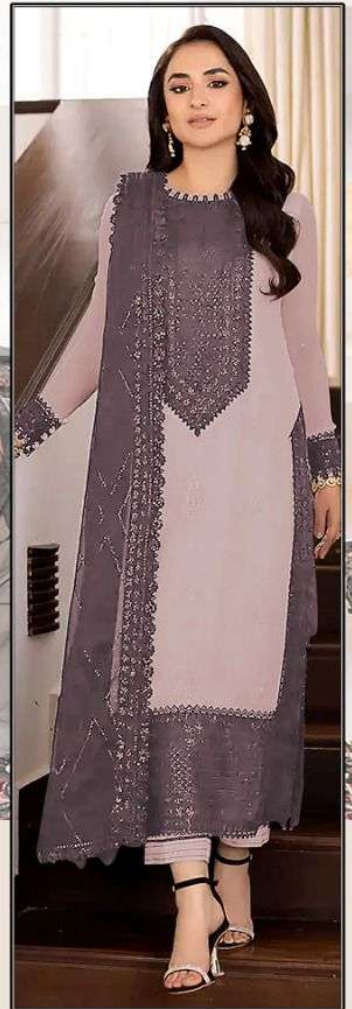

AL AMRA™

Anaya 103

Top : Fox Georgett With Embroidery
Bottom : Dull Santoon With Embroidery Patches
Inner : Dull Santoon
Dupatta : Georgett With Embroidery

103-E