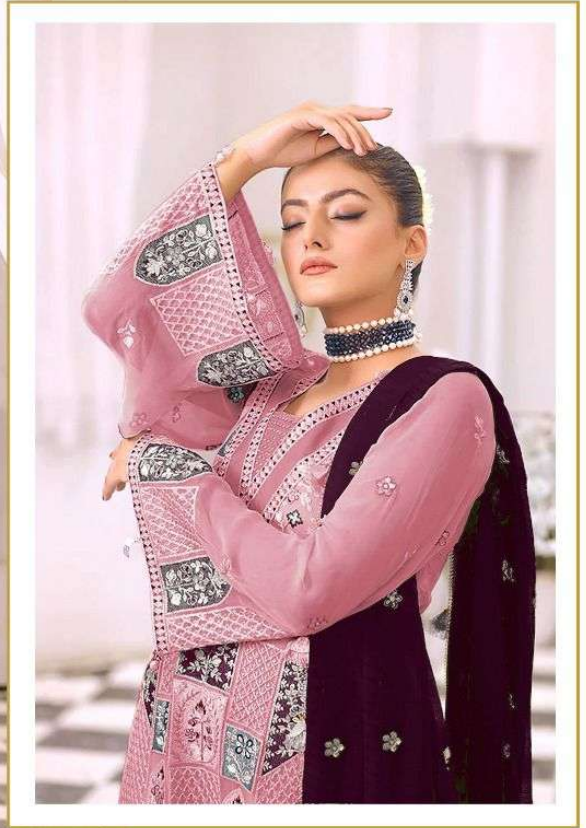

Fepic®

WASHING INTRUCTIONS

DO NOT USE ANY TYPE OF BLEACH OR STAIN REMOVING CHEMICALS
BEFORE CUTTING / STITCHING. FABRIC SHOULD BE SOAKED IN WATER
(ALL COMPONENTS SEPARATELY) FOR 15 MINUTES
DO NOT KEEP WET FABRIC IN TWISTED FROM IN ORDER TO AVOID COPY MARKS]
WASH COLOURED AND WHITE FABRICS SEPARATELY
IRON CLOTHES AT MODERATE TEMPERATURE | DO NOT DRY FABRIC IN DIRECT SUNLIGHT
(EXTRA LACES, HANGINGS AND ACCESSORIES ARE NOT INDUDED)

C-1238 B