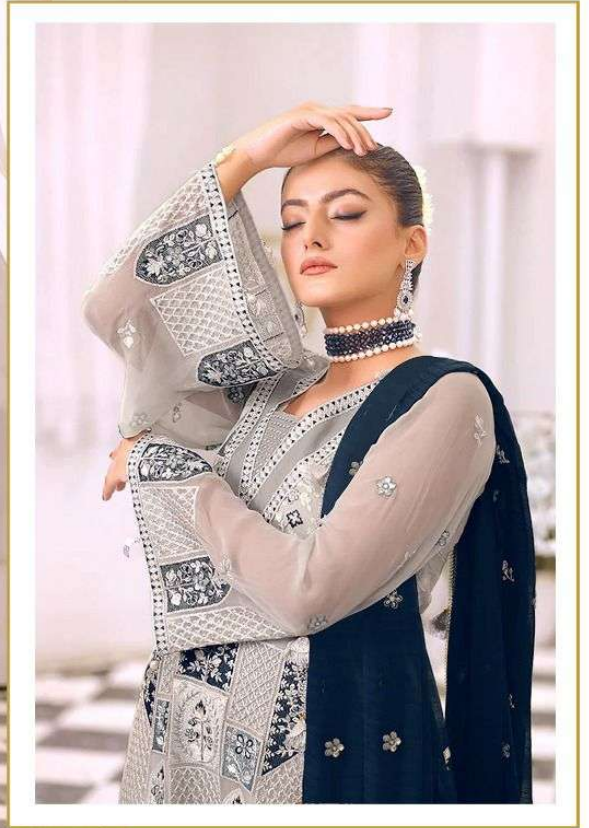

**Fepic®**

**WASHING INTRUCTIONS**

DO NOT USE ANY TYPE OF BLEACH OR STAIN REMOVING CHEMICALS  
BEFORE CUTTING / STITCHING. FABRIC SHOULD BE SOAKED IN WATER  
( ALL COMPONENTS SEPARATELY ) FOR 15 MINUTES  
DO NOT KEEP WET FABRIC IN TWISTED FROM IN ORDER TO AVOID COPY MARKS ]  
WASH COLOURED AND WHITE FABRICS SEPARATELY  
IRON CLOTHES AT MODERATE TEMPERATURE | DO NOT DRY FABRIC IN DIRECT SUNLIGHT  
( EXTRA LACES, HANGINGS AND ACCESSORIES ARE NOT INDUDED )