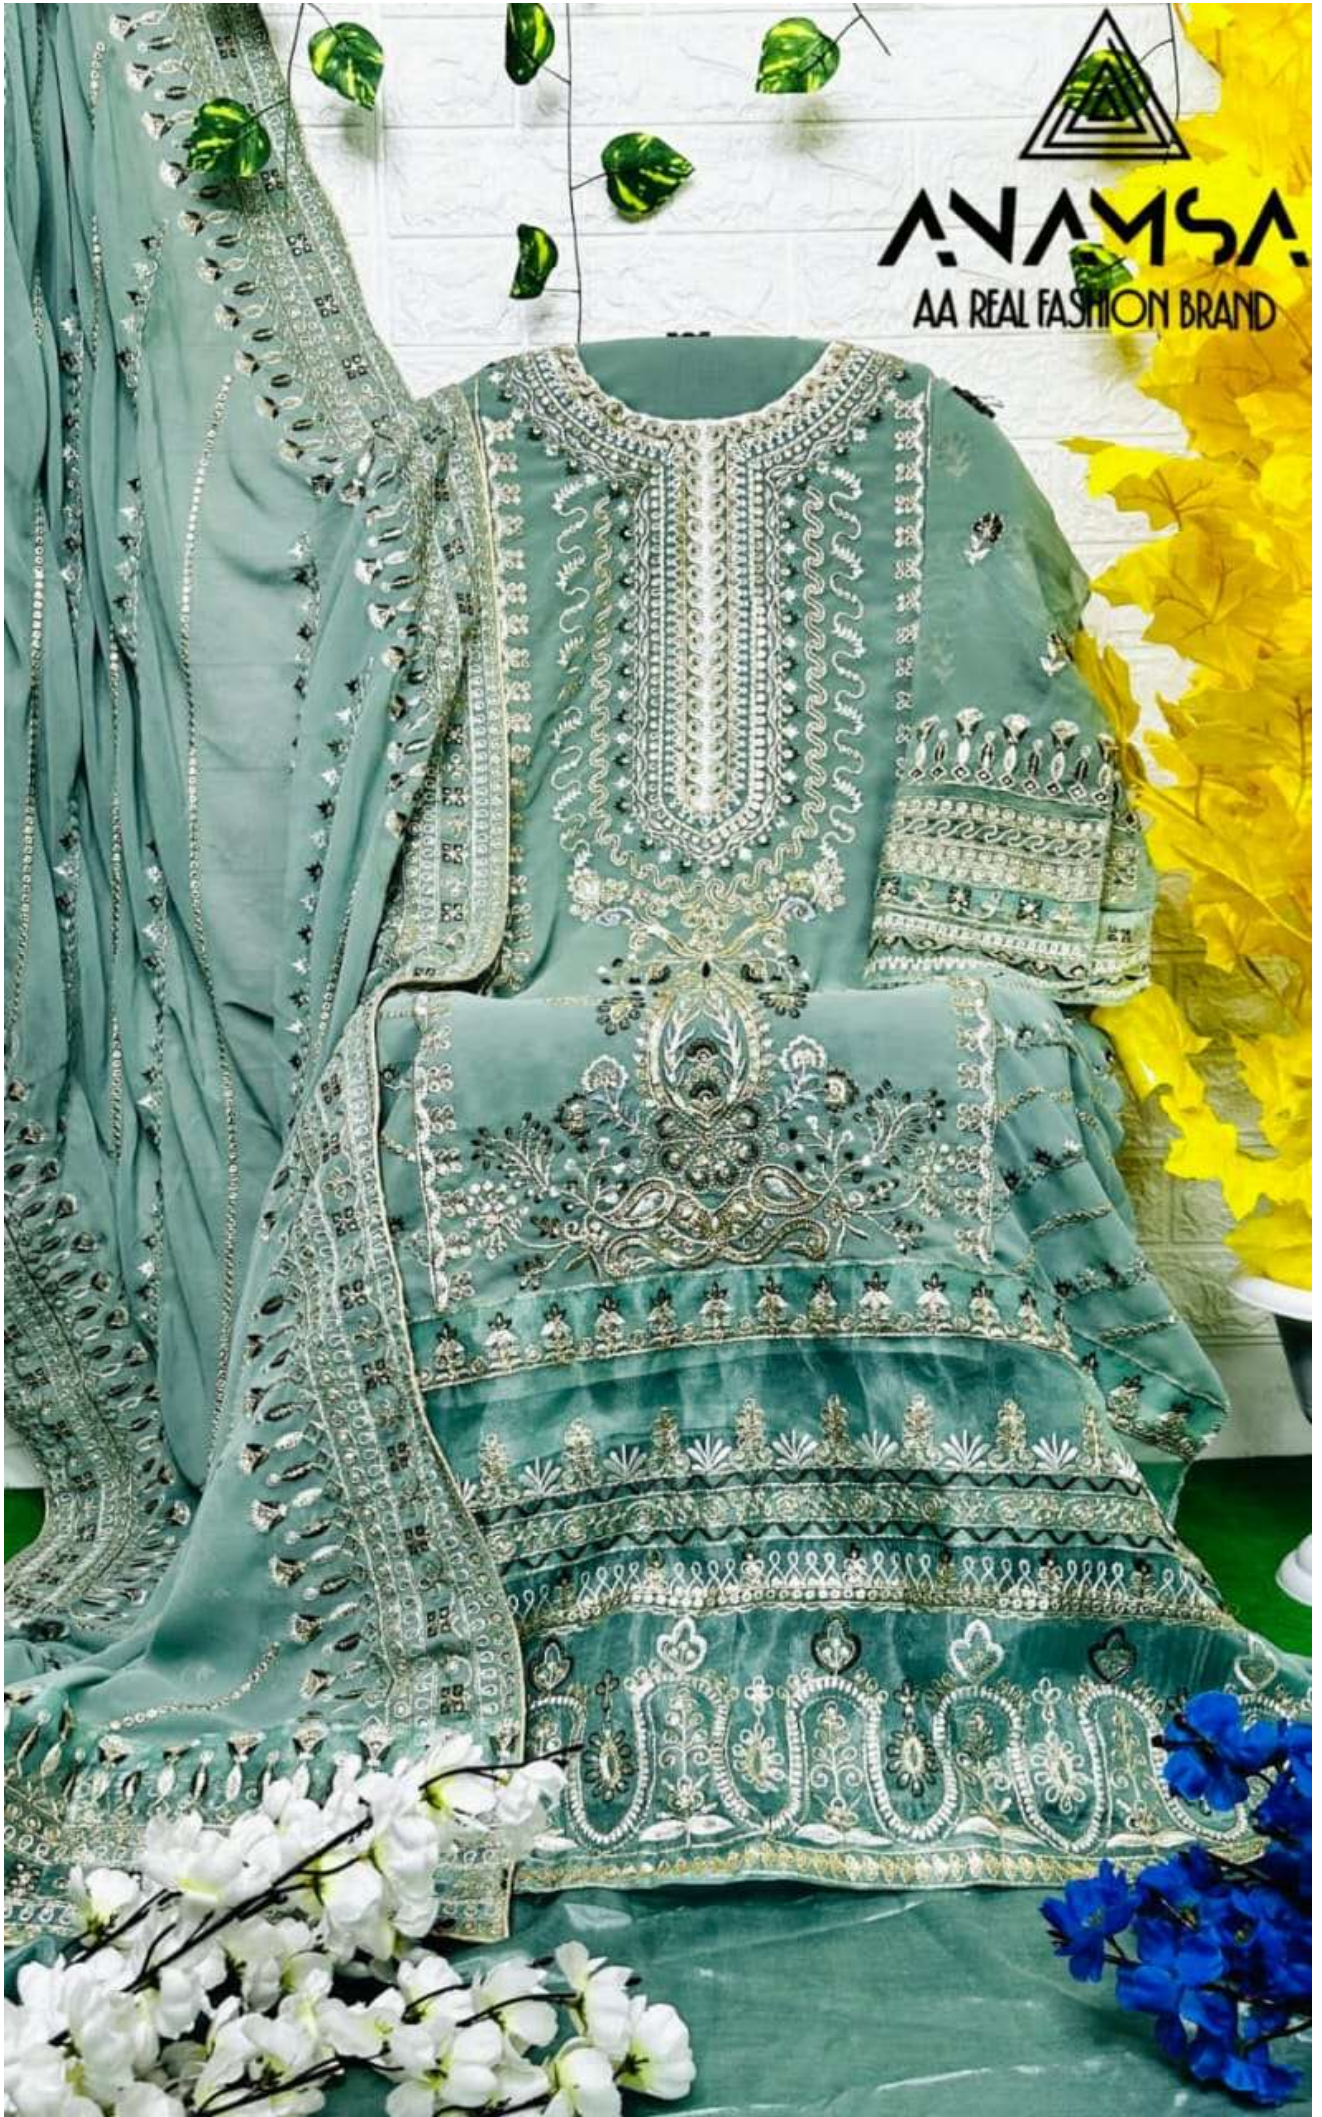

ANAMSA
AA REAL FASHION BRAND

SEMI STICH COLLECTION

TOP- PURE GEORGETTE WITH HEAVY EMBROIDERY AND SEQUENCE WORK

BOTTOMINNER- DULL SHANTOON

DUPATTA- PURE GEORGETTE FANCY DUPATTA AND HEAVY EMBROIDERY

7773
D.No:-230