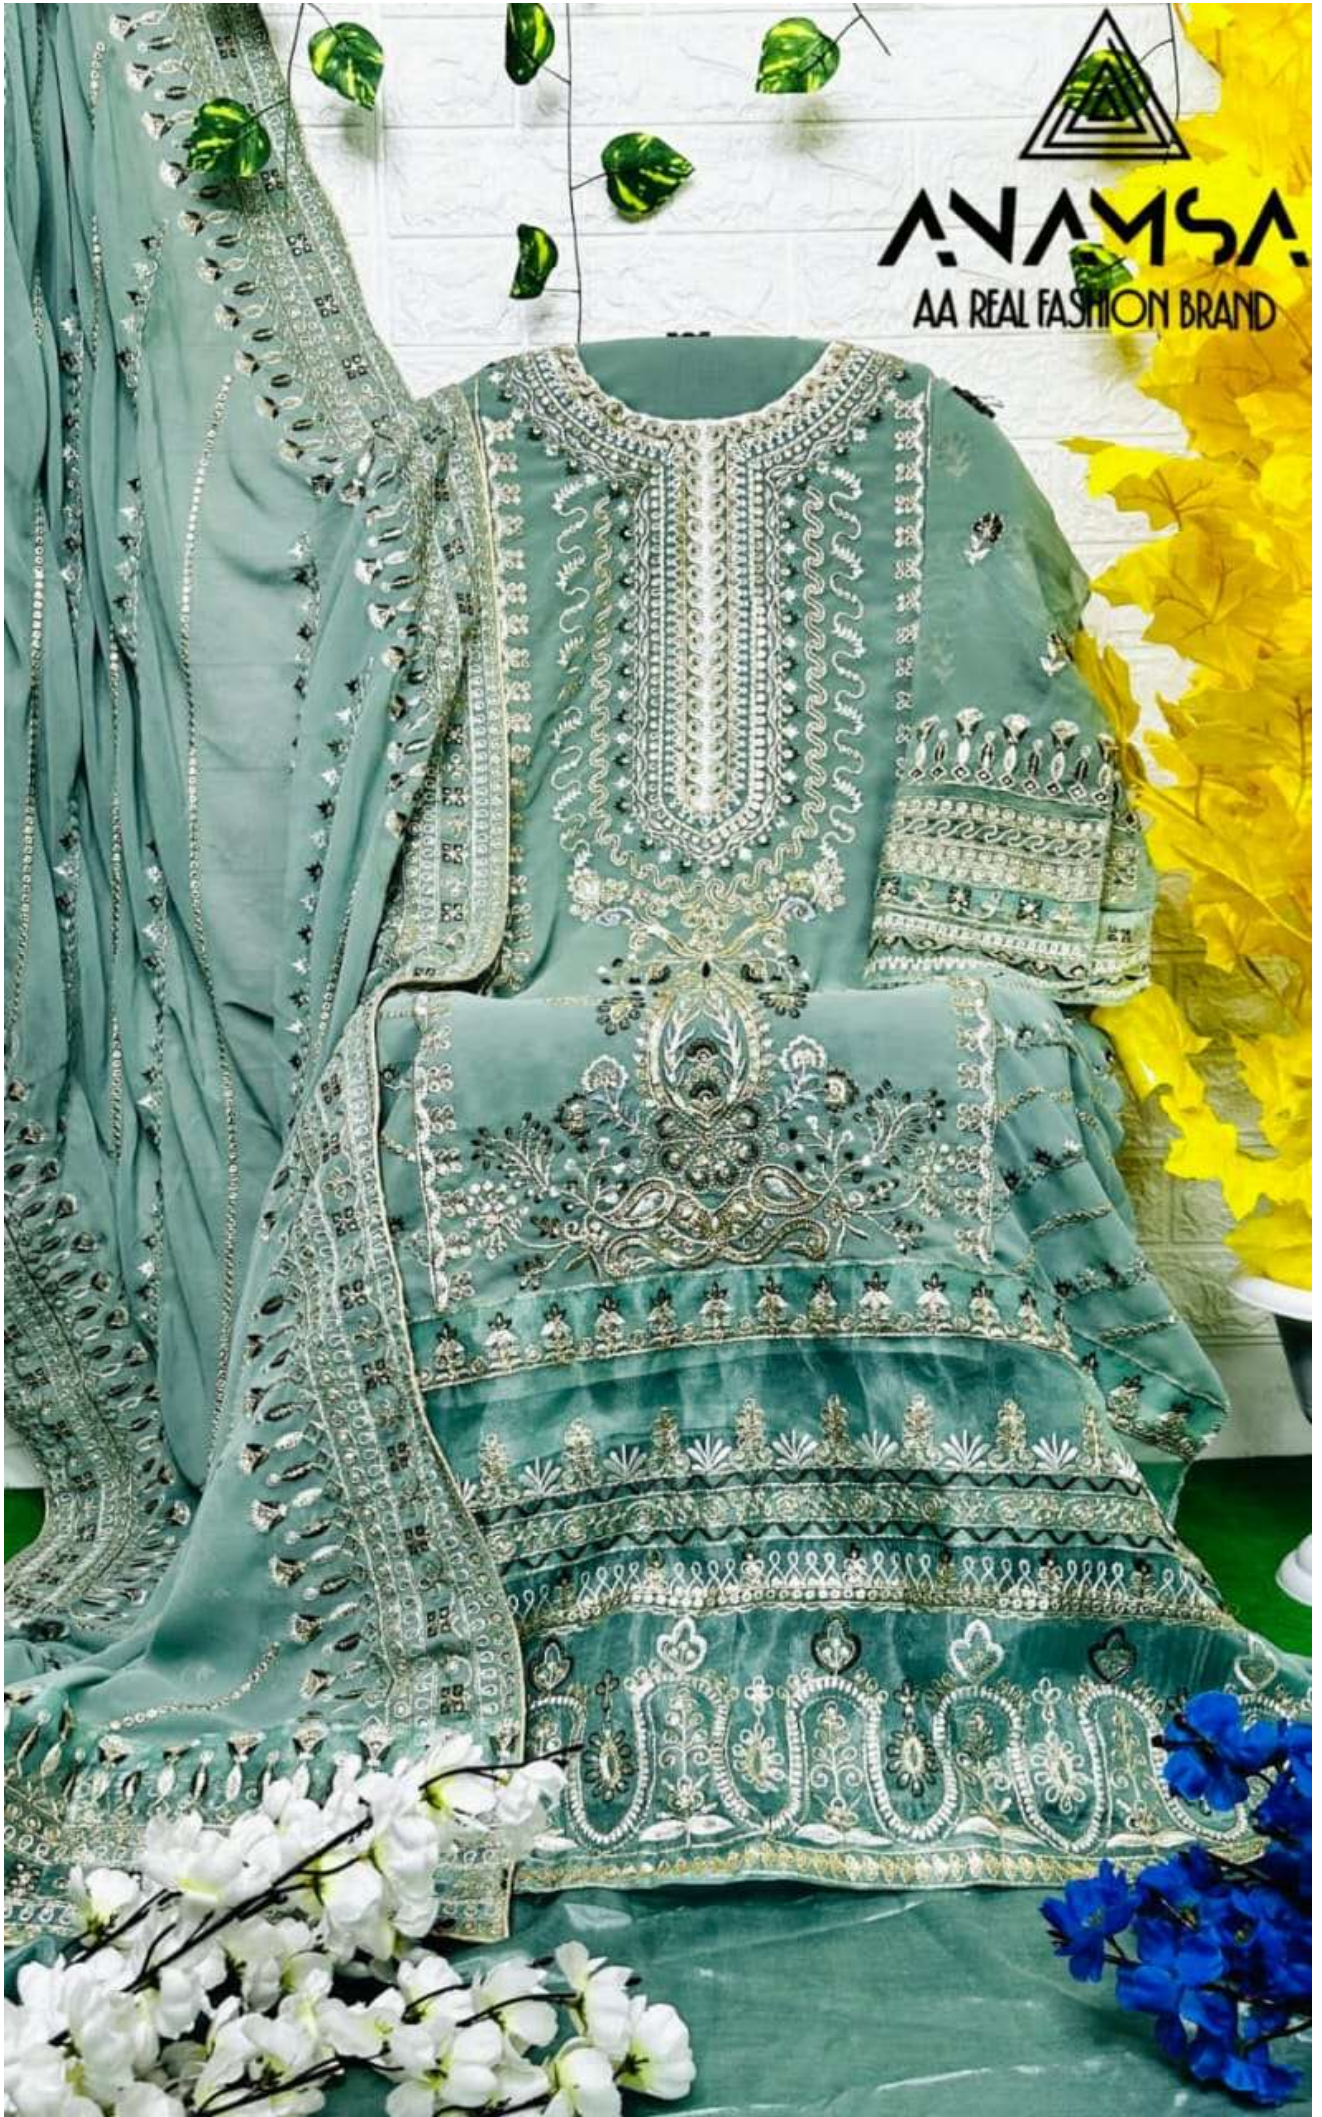

ANAMSA
AA REAL FASHION BRAND

SEMI STICH COLLECTION

TOP- PURE GEORGETTE WITH HEAVY EMBROIDERY AND SEQUENCE WORK
BOTTOMINNER- DULL SHANTOON
DUPATTA- PURE GEORGETTE FANCY DUPATTA AND HEAVY EMBROIDERY

7773
D.No:-230