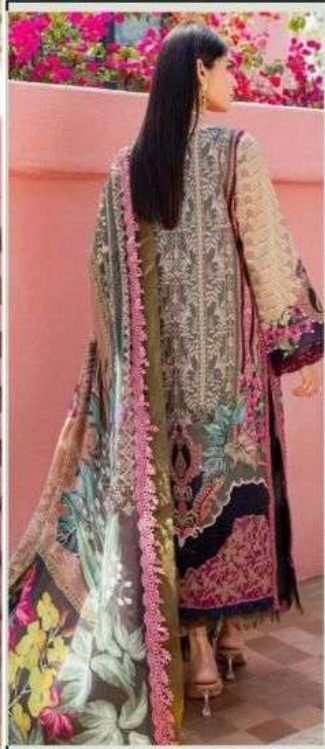

Jury Lawn Collection

vol-10

AGHA NOOR

vol-10

D.NO. 10001

WEDEFY
YOU NOT
TO COVET
BOLD NEW COLOUR

**SEASONS
PALETTE**

AGHA NOOR
vol-10
D.NO.10002

AGHA NOOR
vol-10

D.NO.10003

style
The style of the dress is elegant and traditional, featuring intricate patterns and a long lace train.

AGHA NOOR
vol-10

D.NO.10004

*Enthralling
Beauty*

Variation of unique color palette the colors used from are of secondary color family.