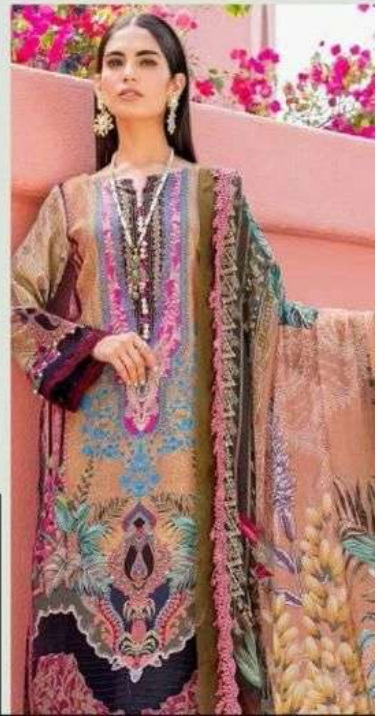

Jury Lawn Collection

vol-10

AGHA NOOR

vol-10

D.NO. 10001

WEDEFY
YOU NOT
TO COVET
BOLD NEW COLOUR

**SEASONS
PALETTE**

AGHA NOOR
vol-10
D.NO.10002

AGHA NOOR
vol-10

D.NO.10003

style
The style of the dress is elegant and traditional, featuring intricate patterns and a long lace train.

AGHA NOOR
vol-10

D.NO.10004

*Enthralling
Beauty*

Variation of unique color palette the colors used from are of secondary color family.