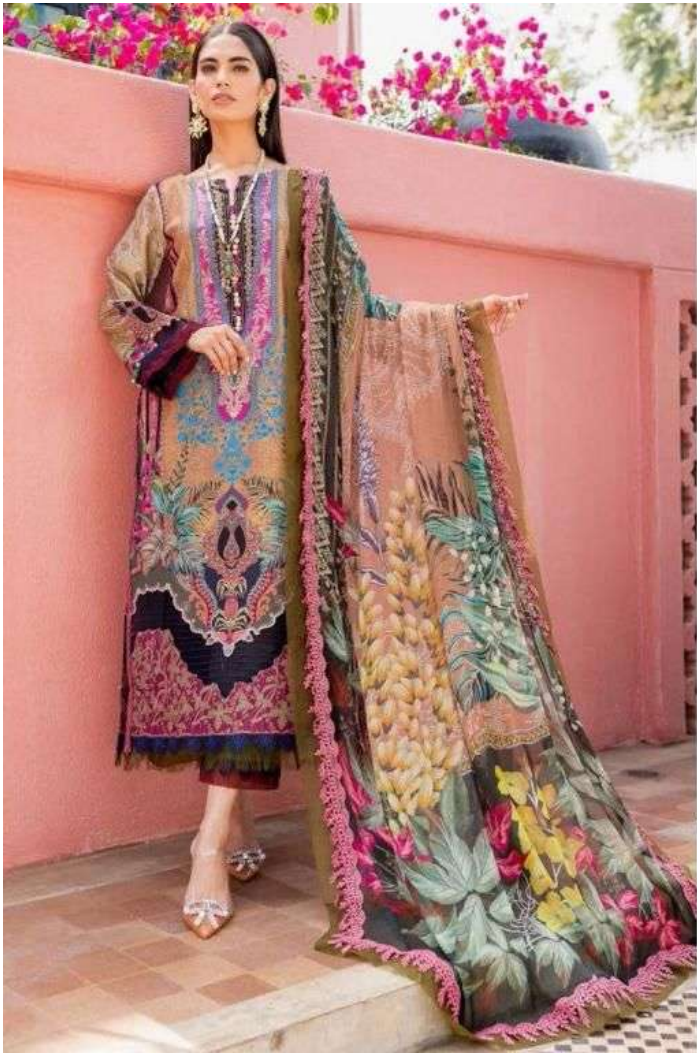

Jury Lawn Collection

vol-10

AGHA NOOR

vol-10

D.NO. 10001

WEDEFY
YOU NOT
TO COVET
BOLD NEW COLOUR

**SEASONS
PALETTE**

AGHA NOOR
vol-10
D.NO.10002

AGHA NOOR
vol-10

D.NO.10003

style
The style of the dress is elegant and traditional, featuring intricate patterns and a long lace train.

AGHA NOOR
vol-10

D.NO.10004

*Enthralling
Beauty*

Variation of unique color palette the colors used from are of secondary color family.