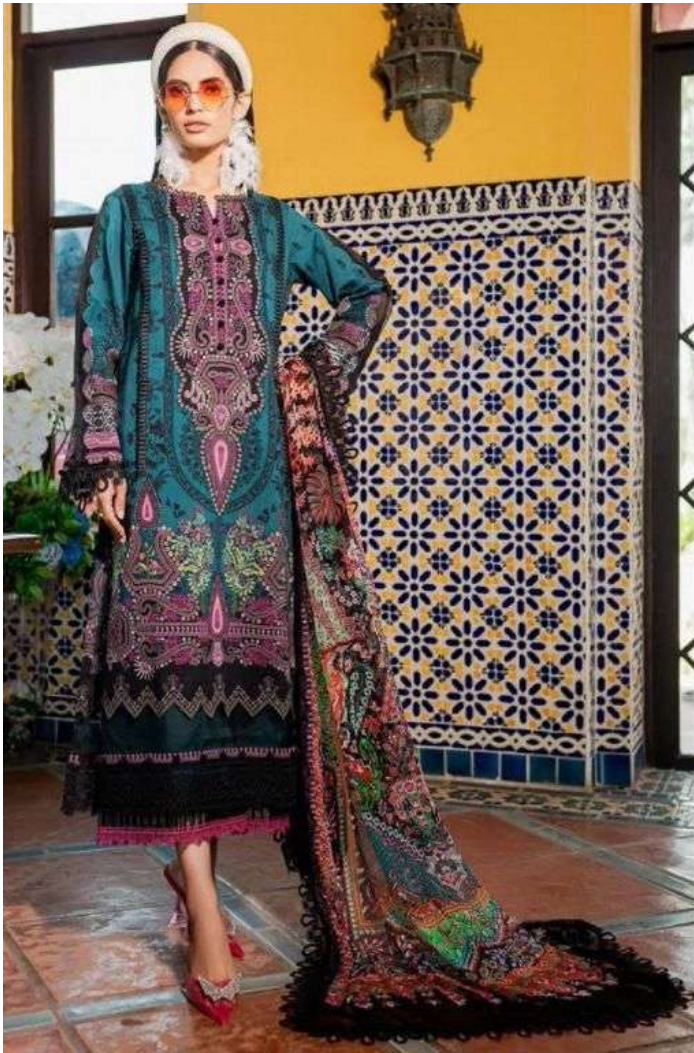

Jury Lawn Collection

vol-10

AGHA NOOR

vol-10

D.NO. 10001

WEDEFY
YOU NOT
TO COVET
BOLD NEW COLOUR

**SEASONS
PALETTE**

AGHA NOOR
vol-10
D.NO.10002

AGHA NOOR
vol-10

D.NO.10003

style
The style of the dress is elegant and traditional, featuring intricate patterns and a long lace train.

AGHA NOOR
vol-10

D.NO.10004

*Enthralling
Beauty*

Variation of unique color palette the colors used from are of secondary color family.