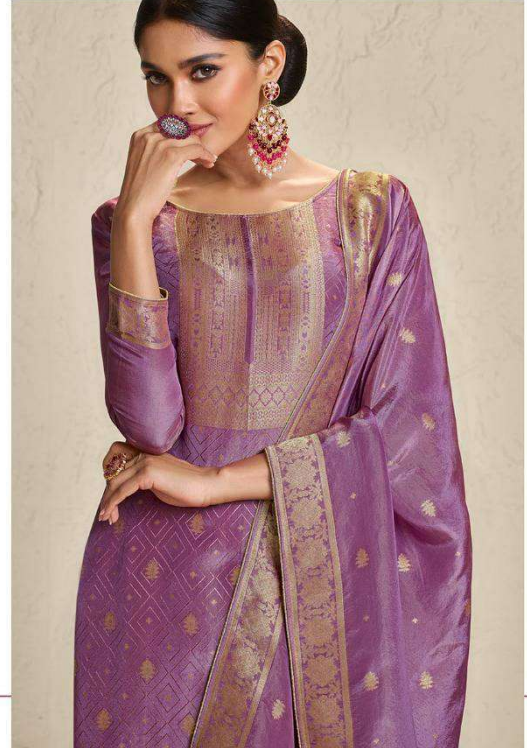

Charmy[®]
A Product by Meera trendz llp

CRYSTAL

ETHNIC STORY
ENRICH YOUR DRESSING SENSE WITH BLEND OF HUES!

4791

LAVISH PATTERNS

INDULGE IN THE LAVISH DESIGN OF THE MOST BEAUTIFUL AND GORGEOUS STYLE THIS SEASON!

4793

STYLE STATEMENT

MAKE AN UNFORGETTABLE STATEMENT WITH YOUR INIMITABLE STYLE STATEMENT.

4791

4792

4793

4794

CRYSTAL