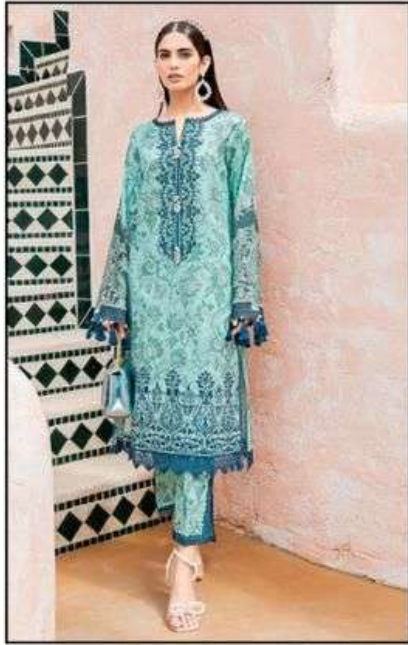

1001

AK
AL KARAM^{TM}
LAWN COLLECTION

ADAN'S LIBAS

EXCLUSIVE COLLECTION
(WITH PATCH WORK)