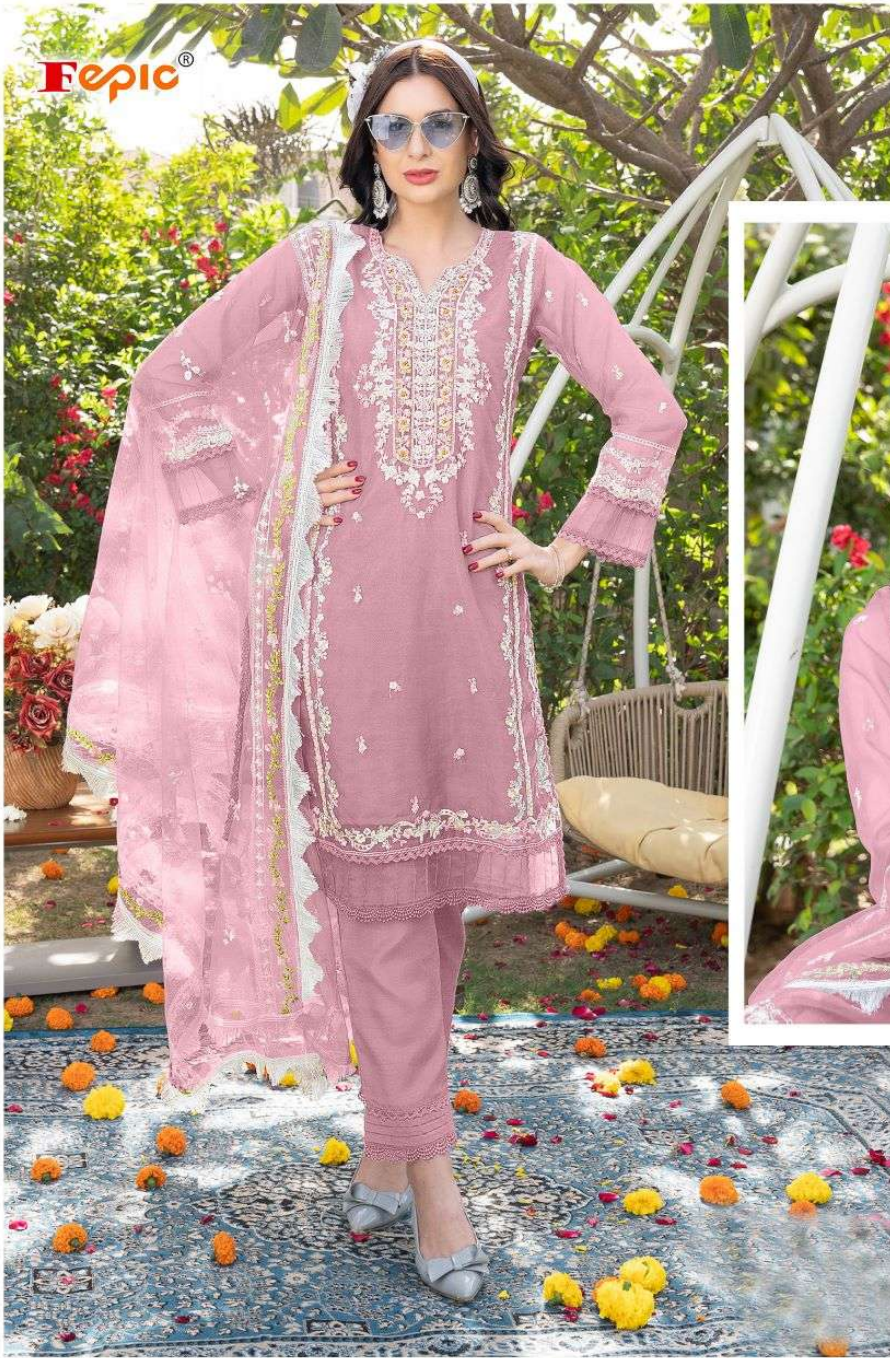

CRAFTED NEEDLE
A PRODUCT BY **Fepic**