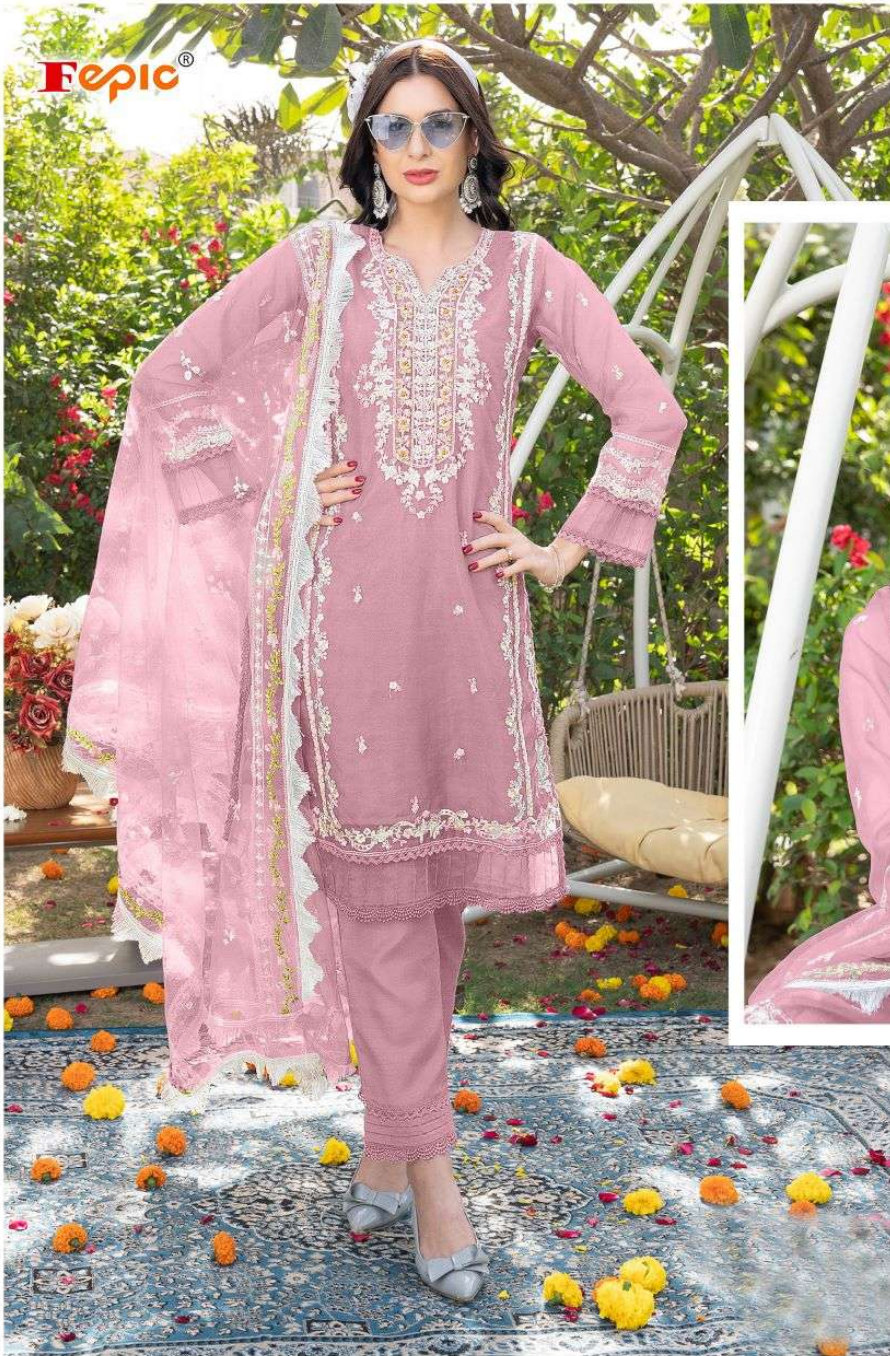

CRAFTED NEEDLE
A PRODUCT BY **Fepic**