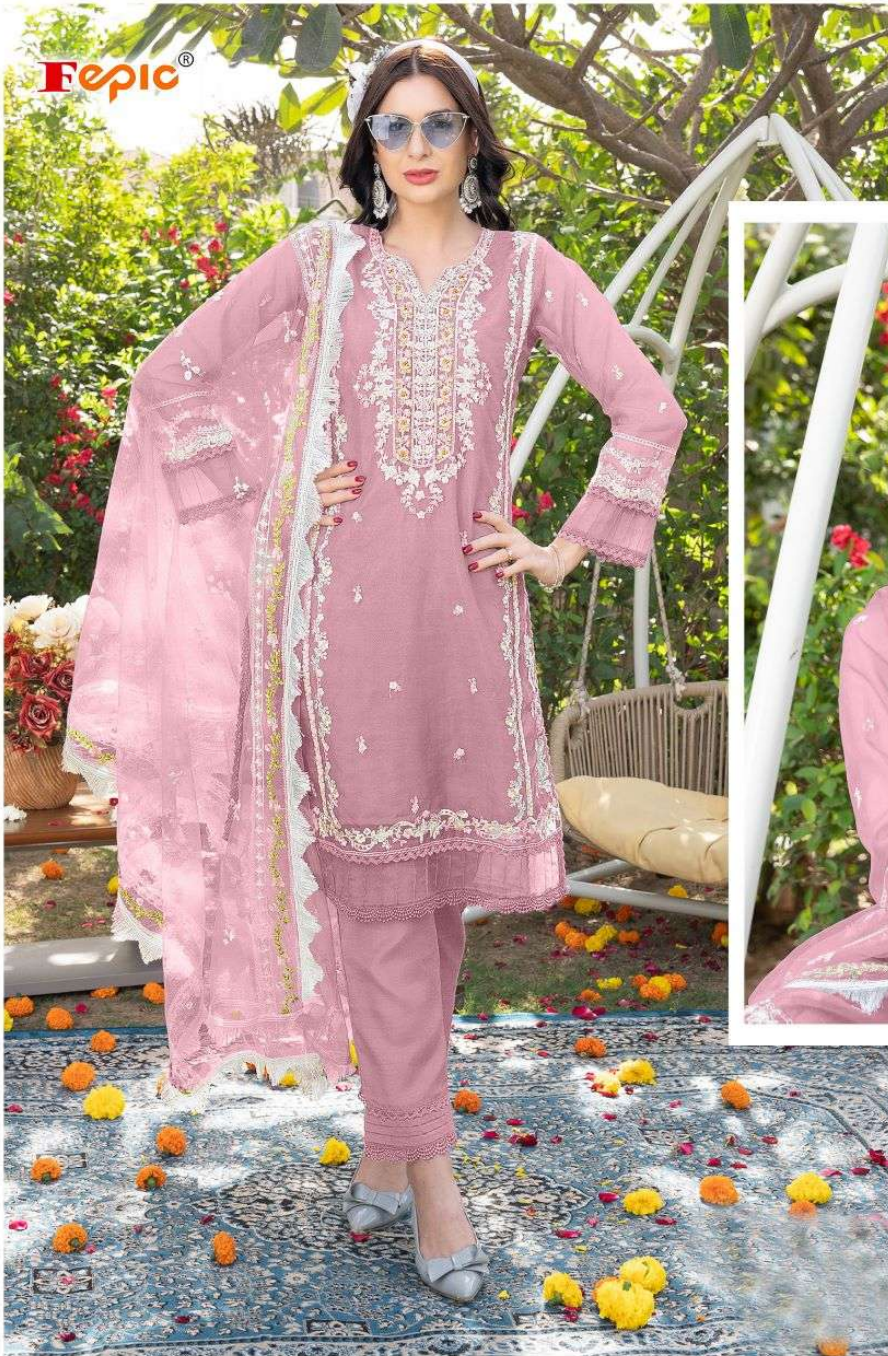

CRAFTED NEEDLE
A PRODUCT BY **Fepic**