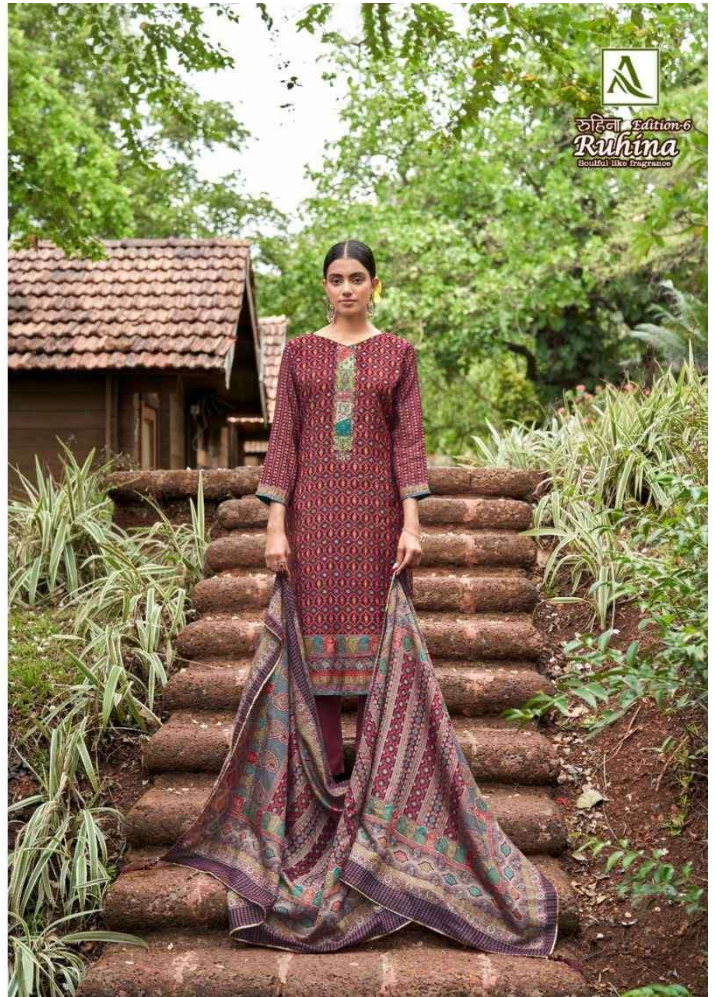

ଅହିନା Edition-6
Ruhina
Goodful like fragrance