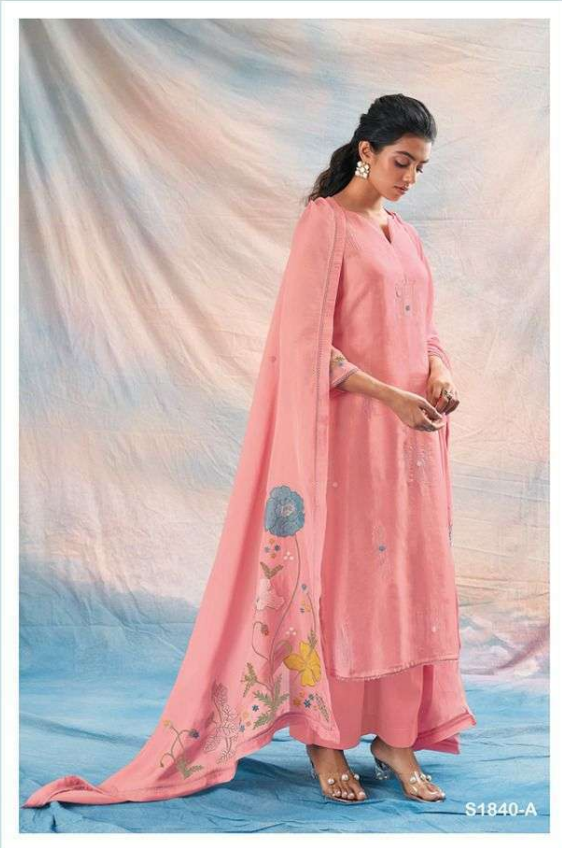

Ganga®

Daphne

S1840

S1840-A

S1840-B

Ganga®
Daphne
S1840- A/B

PRODUCT NAME	<i>DAPHNE</i>
D.NO.	S1840
DESCRIPTION	<p>TOP PREMIUM BEMBERG HABUTAI SOLID WITH EMBROIDERY AND HAND WORK AND LACE</p> <p>BOTTOM PREMIUM COTTON SILK SOLID COLOUR</p> <p>DUPATTA FINEST ORGANZA SOLID WITH EMBROIDERY & HAND WORK AND FOUR SIDE READY LACE & BORDER</p>
HSN CODE	540834
WHOLESALE PRICE	2840/- EACH+GST(EXTRA)