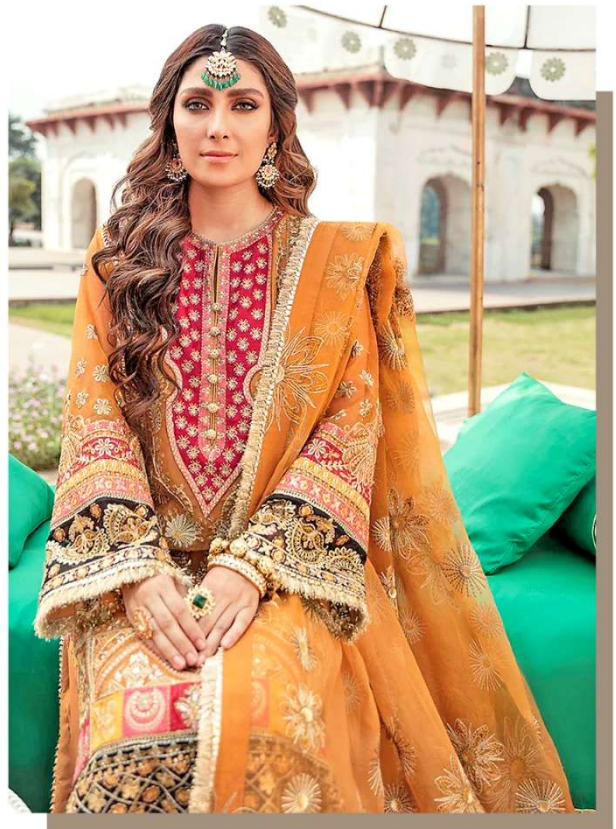

FABRIC DETAILS

Top Fox Georgette With Embroidery Work	Dupatta Net Dupatta	Inner \ Bottom Dull Santoon
---	-------------------------------	---------------------------------------

FABRIC DETAILS

Top Fox Georgette With Embroidery Work	Dupatta Net Dupatta	Inner \ Bottom Dull Santoon
---	-------------------------------	---------------------------------------