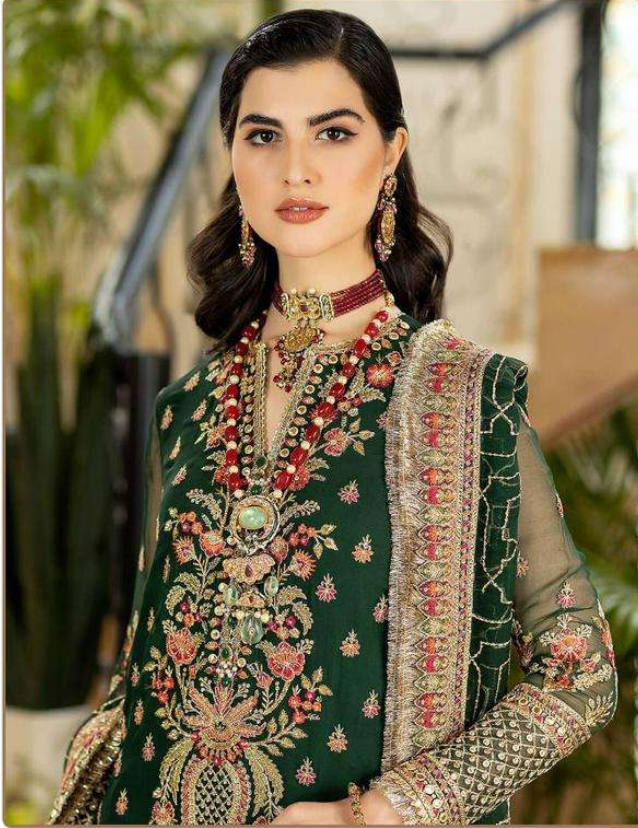

MAHNUR<sup>®</sup>  
— FASHION —

**MAHNUR**  
VOL-30

  
**MAHNUR**<sup>™</sup>  
— FASHION —

**D.NO.30001**

**TOP** - GORGATTE WITH HEAVY EMBROIDERY WORK  
**DUPATTA** - BUTTERFLY NET EMBROIDERED  
**BOTTOM / INNER** - HEAVY DULL SANTOON / PATCH WORK

MAHNUR  
FASHION  
D.NO. 30001

TOP - BODICUT WITH HEAVY EMBROIDERY WORK  
SHIRT/PAK - 3/4 SLEEVES EMBROIDERED FOUR ROW FANCY LACE  
SKIRT / DRESS - HEAVY FULL BANGLOW FRONT PLEAT

TOP - 100% COTTON  
ALL THE REST ARE 100% POLYESTER WITH EMBROIDERY  
WITH THE RANGE OF VIBRANT COLOURS

MAHUR'S  
SILK & SATIN  
L.A. Karachi  
The HATES  
ESPRESSO  
Aurora

NAHUR

**NAHUR**  
FASHION  
D.NO.30002

TOP - SHIRT-LIKE WITH HEAVY EMBROIDERY WORK  
SHALWAR - MATCHING EMBROIDERED PINK SIDE AND / LESS  
BOTTOM / INNER - HEAVY DULL SANTON / PATCH WORK