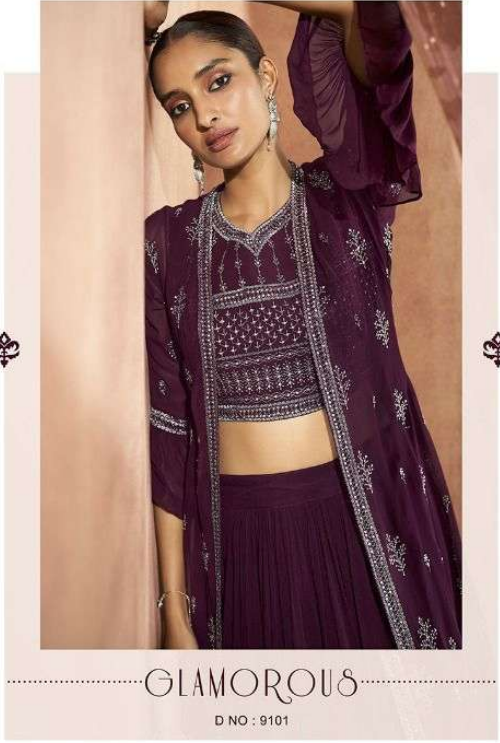

SAYURI®
Designer

ATTIRES

SAYURI®
Designer

GLAMOROUS

D NO : 9101

STYLE ETERNAL

SAYURI[®]
Designer

D NO : 9102