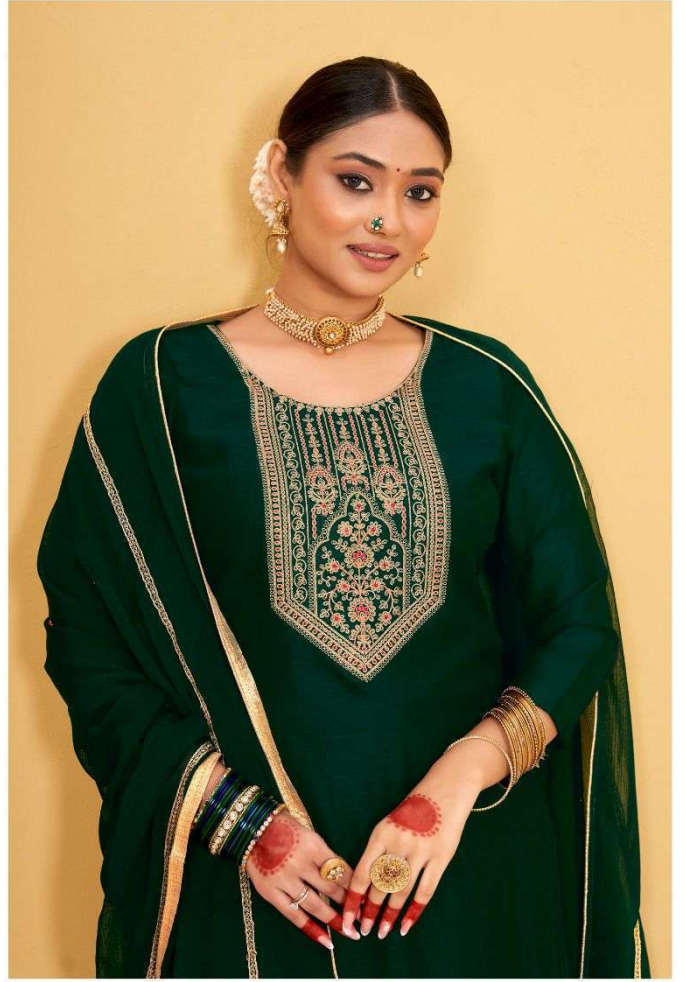

NARI

I S H A N I

NARI
9803

Presenting To You Our New Catalogue

I S H A N I

-: TOP :-

URBAN SILK

-: INNER :-

SANTUN

-: BOTTOM :-

PV SANTUN

-: DUPATTA :-

URBAN SILK

Follow on  
Rsf_fashion

D-3086 RRTM 3RD FLOOR SAROLI SURAT

9801