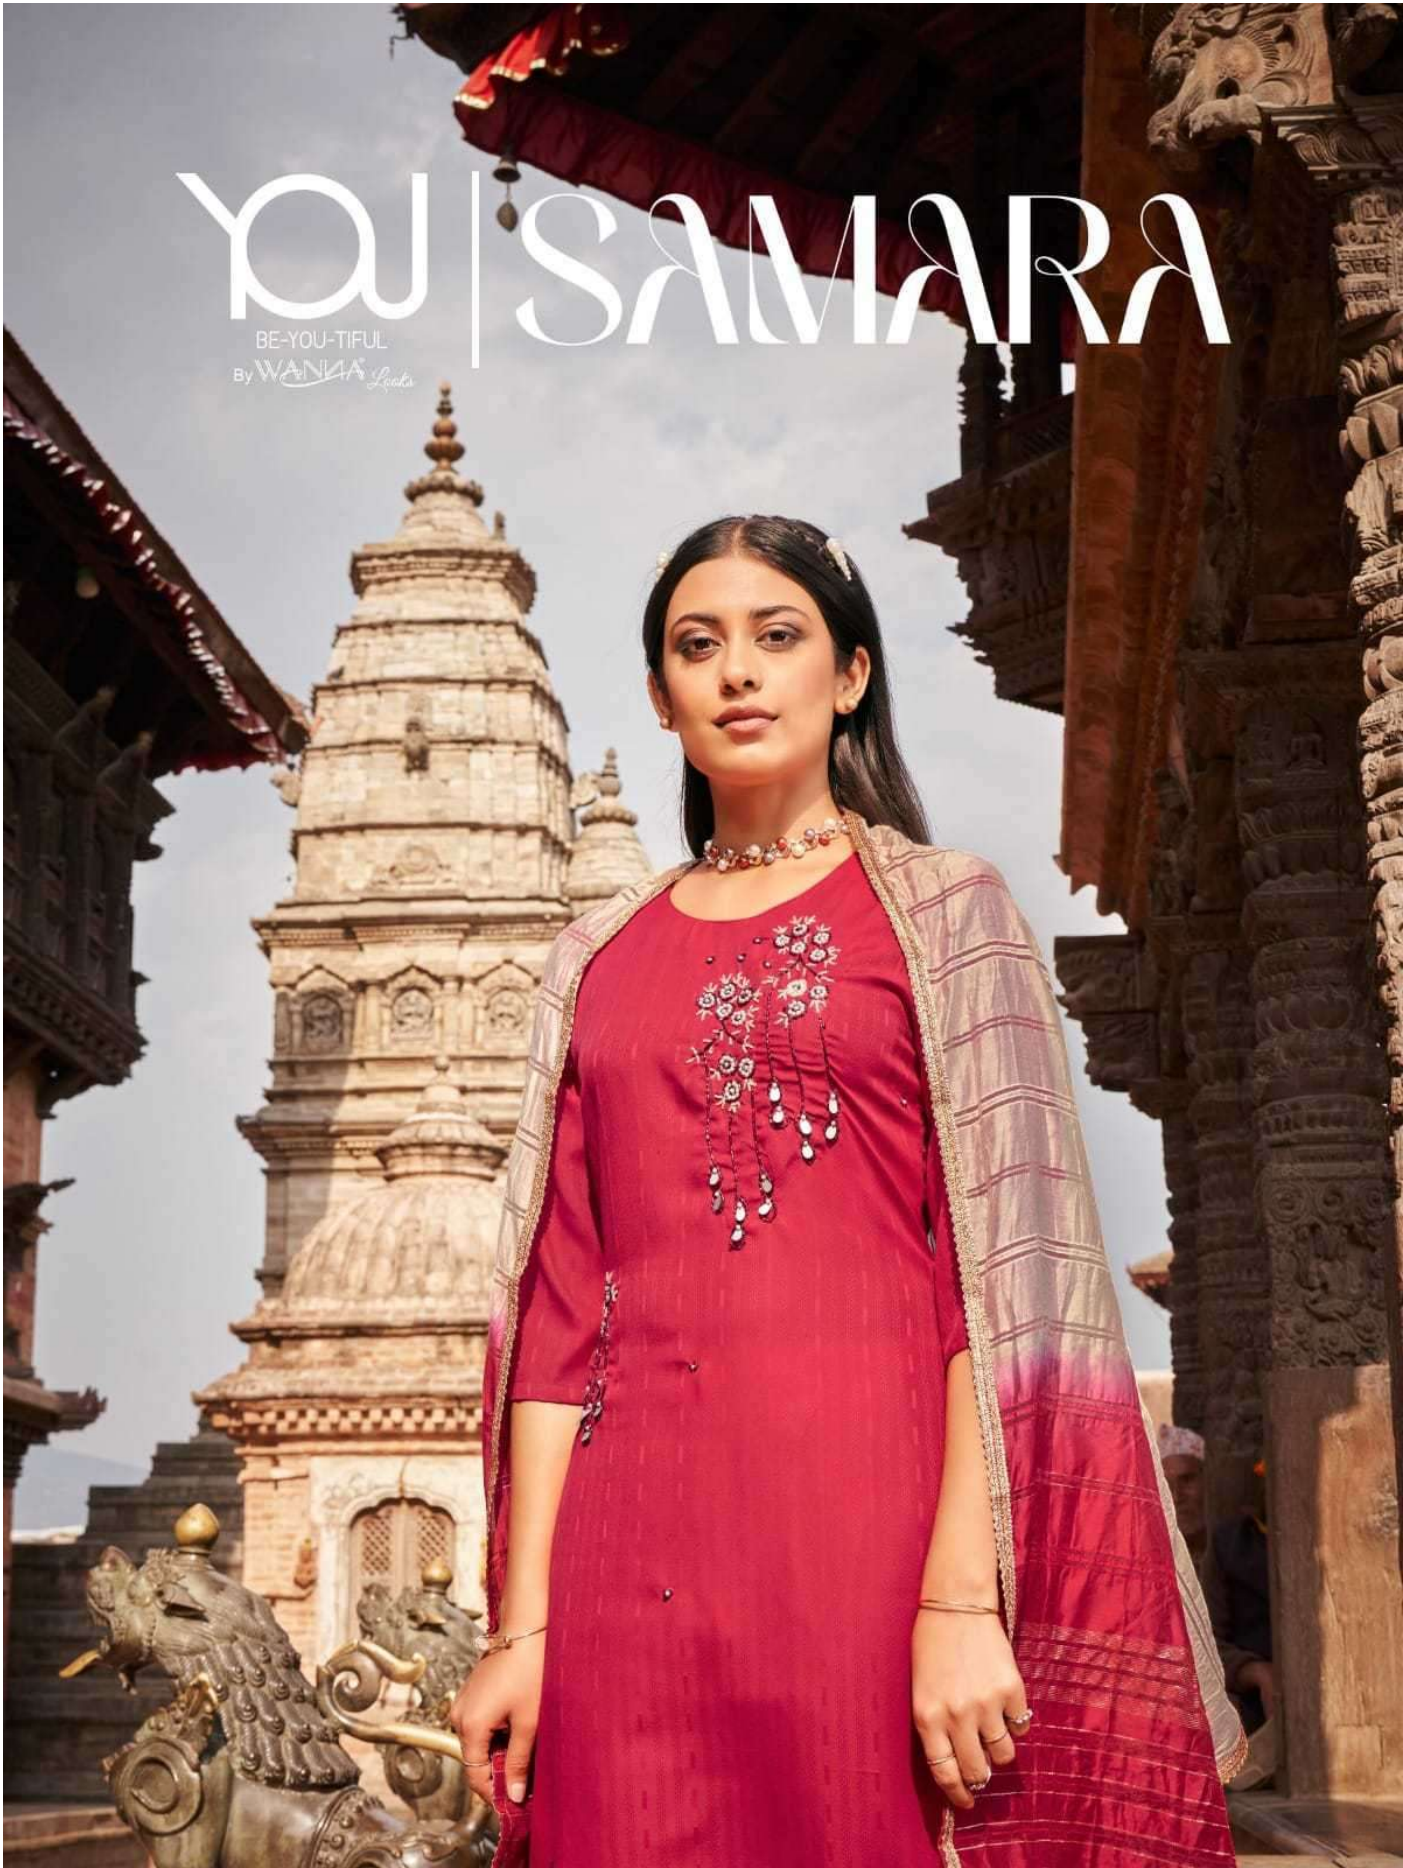

YOU | SAMARA

BE-YOU-TIFUL
By WANNA Looks

YOU
BE-YOU-TIFUL

YOU
BE-YOU-TIFUL

2104 | Attractive embroidery work with beautiful contrast color makes the outfit more attractive.

YOU
BE-YOU-TIFUL

Beautiful color with great design sequence work that makes everyone look at you. | 2105

SAMARA