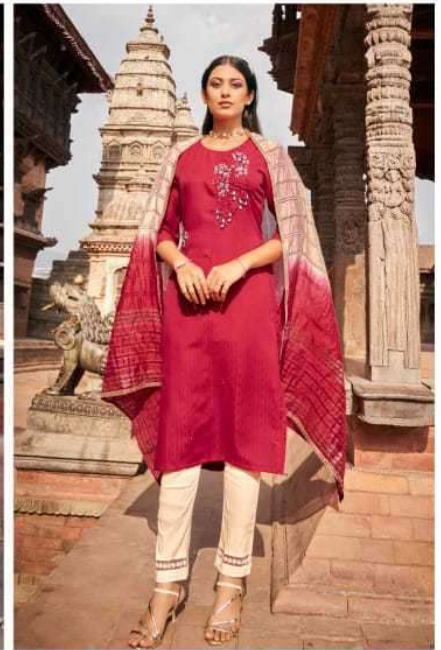

YOU | SAMARA

BE-YOU-TIFUL
By WANNA Looks

YOU
BE-YOU-TIFUL

YOU
BE-YOU-TIFUL

2104 | Attractive embroidery work with beautiful contrast color makes the outfit more attractive.

YOU
BE-YOU-TIFUL

Beautiful color with great design sequence work that makes everyone look at you. | 2105

YOU
BE-YOU-TIFUL

2101

2102

2103

2104

2105

2106

YOU
BE-YOU-TIFUL