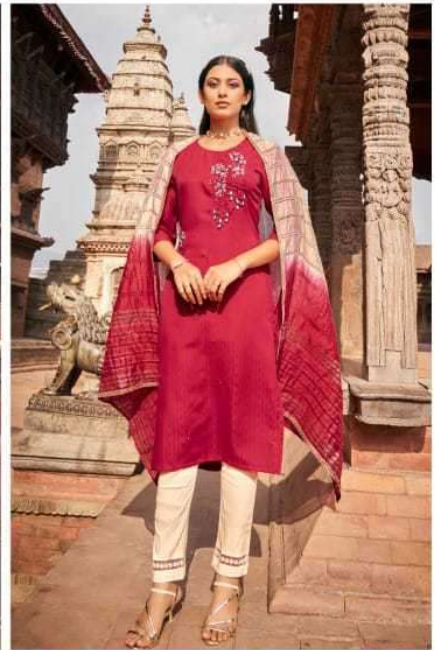

YOU | SAMARA

BE-YOU-TIFUL
By WANNA Looks

YOU
BE-YOU-TIFUL

YOU
BE-YOU-TIFUL

2104 | Attractive embroidery work with beautiful contrast color makes the outfit more attractive.

YOU
BE-YOU-TIFUL

Beautiful color with great design sequence work that makes everyone look at you. | 2105

YOU
BE-YOU-TIFUL

2101

2102

2103

2104

2105

2106

YOU
BE-YOU-TIFUL