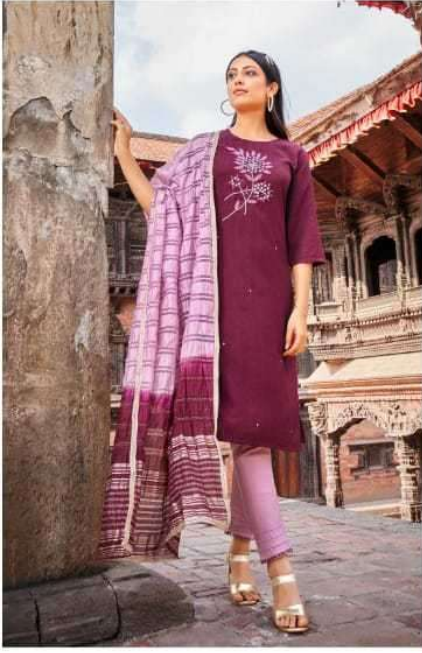

YOU | SAMARA

BE-YOU-TIFUL
By WANNA Looks

YOU
BE-YOU-TIFUL

YOU
BE-YOU-TIFUL

2104 | Attractive embroidery work with beautiful contrast color makes the outfit more attractive.

YOU
BE-YOU-TIFUL

Beautiful color with great design sequence work that makes everyone look at you. | 2105

YOU
BE-YOU-TIFUL

2101

2102

2103

2104

2105

2106

YOU
BE-YOU-TIFUL