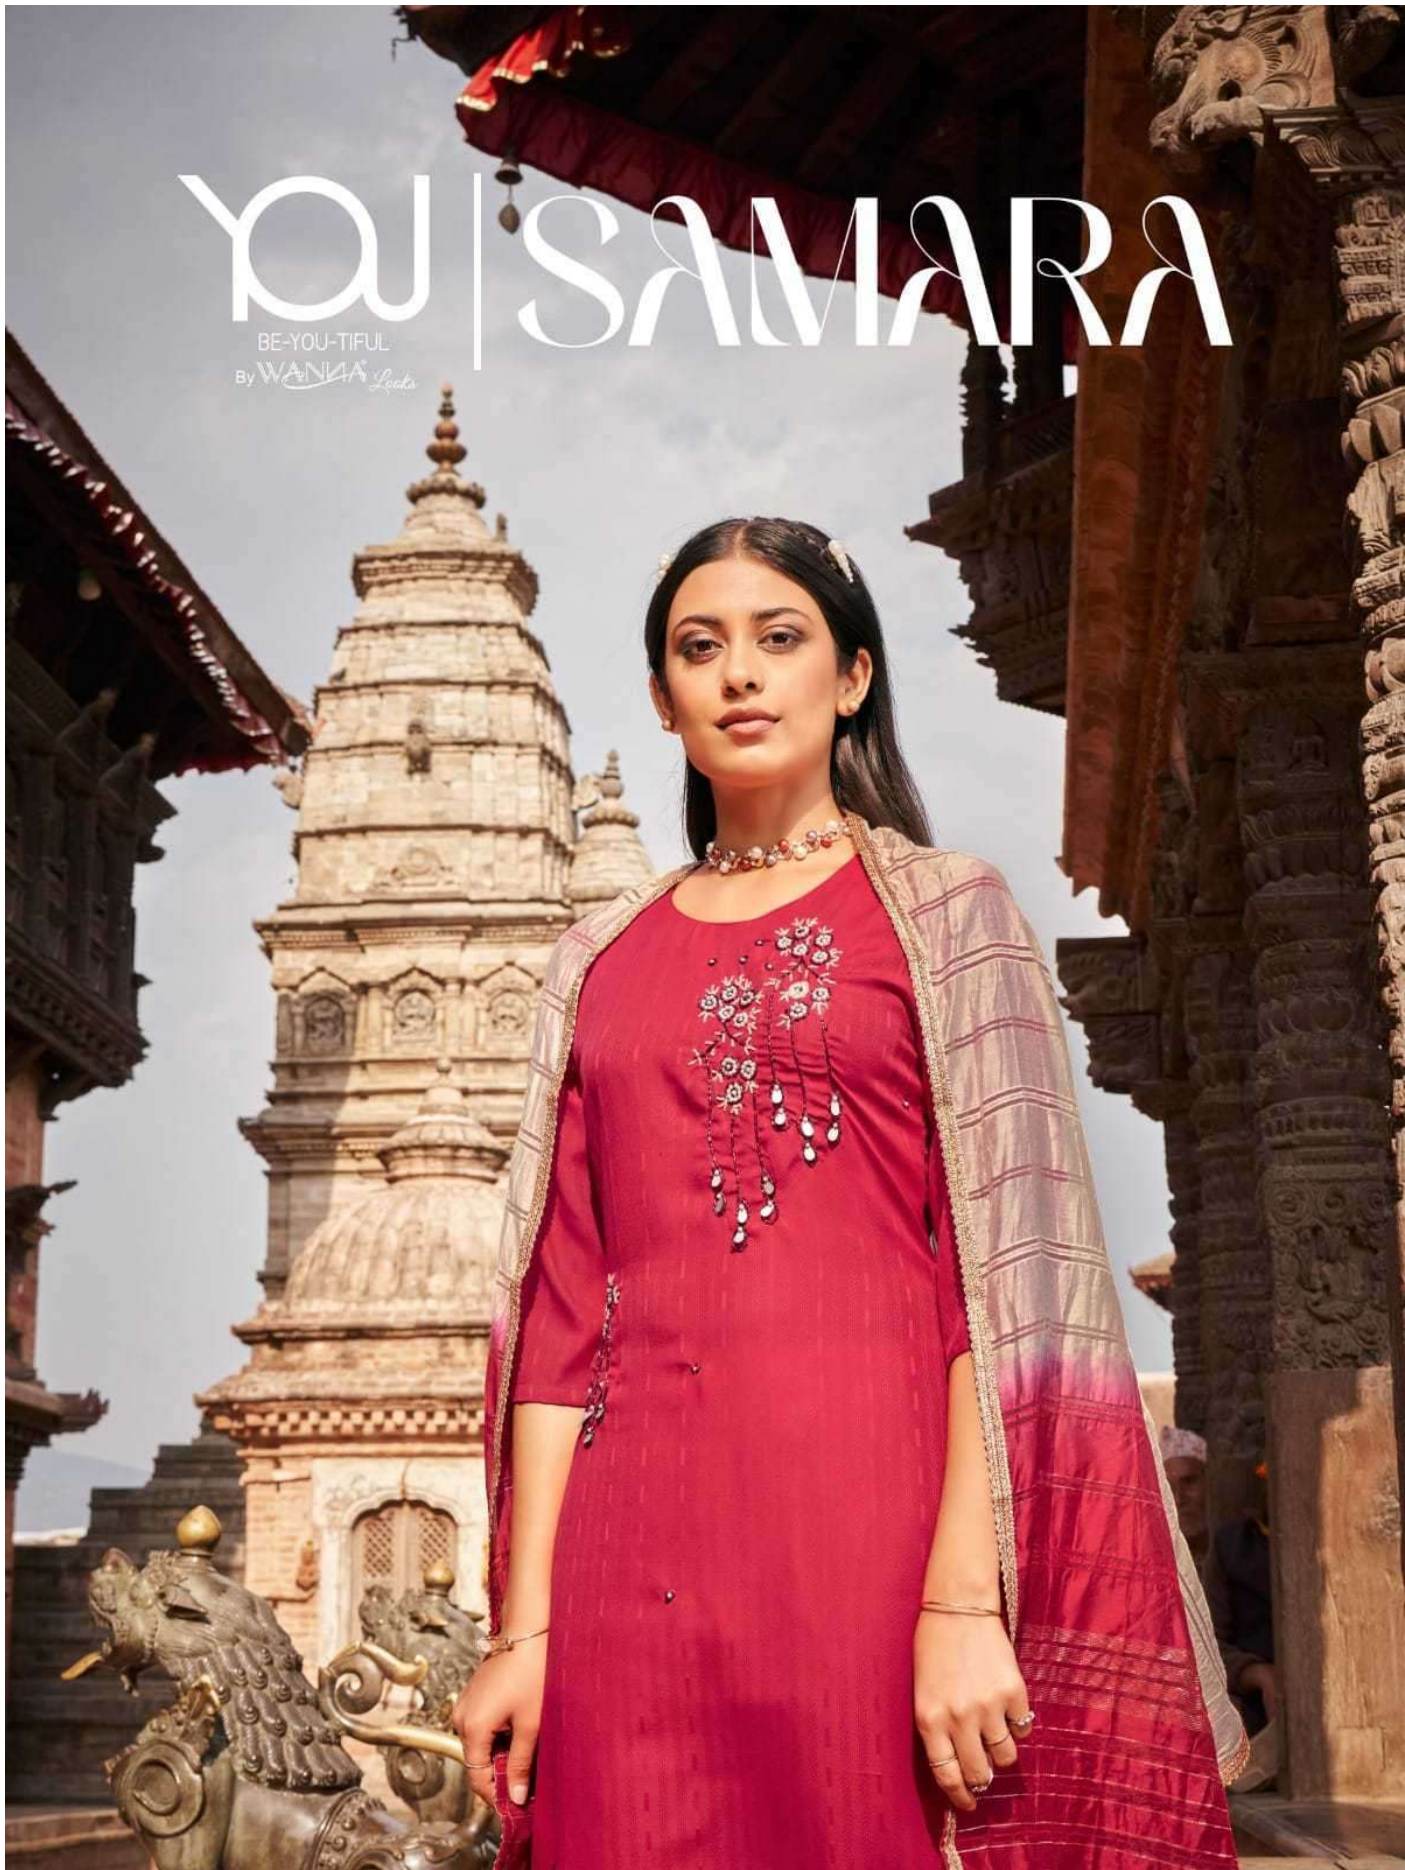

YOU | SAMARA

BE-YOU-TIFUL
By WANNA Looks

YOU
BE-YOU-TIFUL

YOU
BE-YOU-TIFUL

2104 | Attractive embroidery work with beautiful contrast color makes the outfit more attractive.

YOU
BE-YOU-TIFUL

Beautiful color with great design sequence work that makes everyone look at you. | 2105

SAMARA