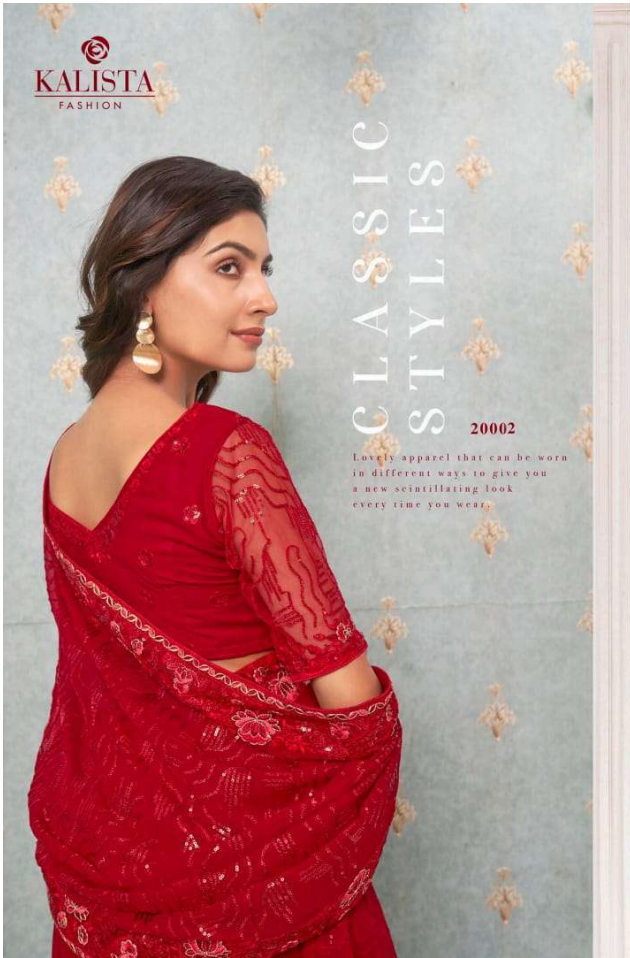

LIMELIGHT

Classic styles with luxurious soft fabrics are highlighted by refined and feminine details..

KALISTA
FASHION

FABULOUS
Fashion

Elegant.
Bold.
Gutsy &
Multi-Colored

KALISTA SEASON 2023

KALISTA
FASHION

Elegant, Bold, Gussy & Multi-Colored. There is
Nothing Whimsical About this Season's Blossoms!

20001

Immerse yourself in unexpected, bright colors & Textures.

20003

BRIGHT &
COLORFUL

KALISTA
FASHION

CLASSY collection by KALISTA Fashion