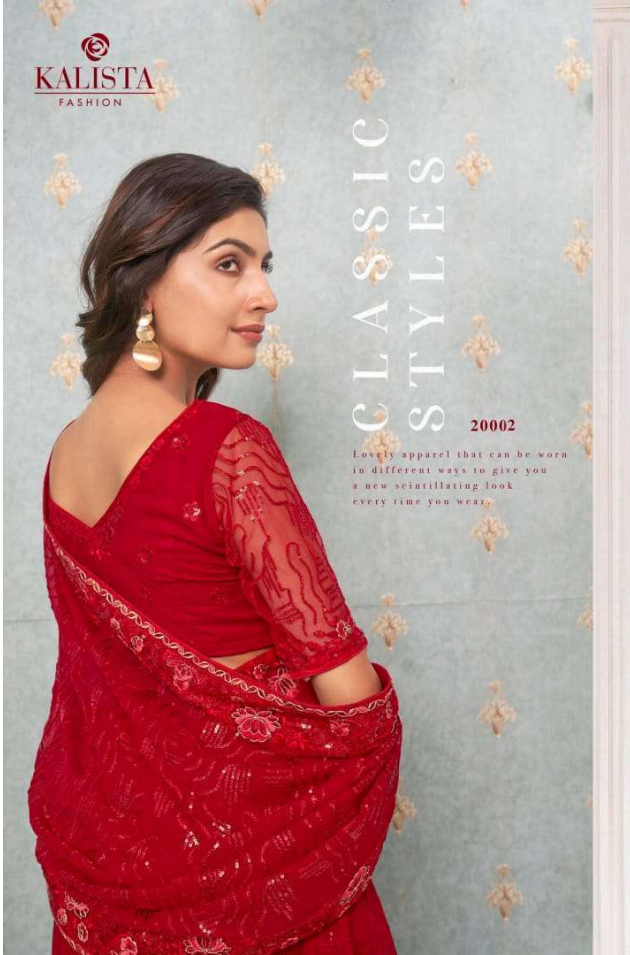

LIMELIGHT

Classic styles with luxurious soft fabrics are highlighted by refined and feminine details..

KALISTA
FASHION

FABULOUS
Fashion

Elegant.
Bold.
Gutsy &
Multi-Colored

KALISTA SEASON 2023

KALISTA
FASHION

Elegant, Bold, Gussy & Multi-Colored. There is
Nothing Whimsical About this Season's Blossoms!

20001

Immerse yourself in unexpected, bright colors & Textures.

20003

BRIGHT &
COLORFUL

KALISTA
FASHION

CLASSY collection by KALISTA Fashion