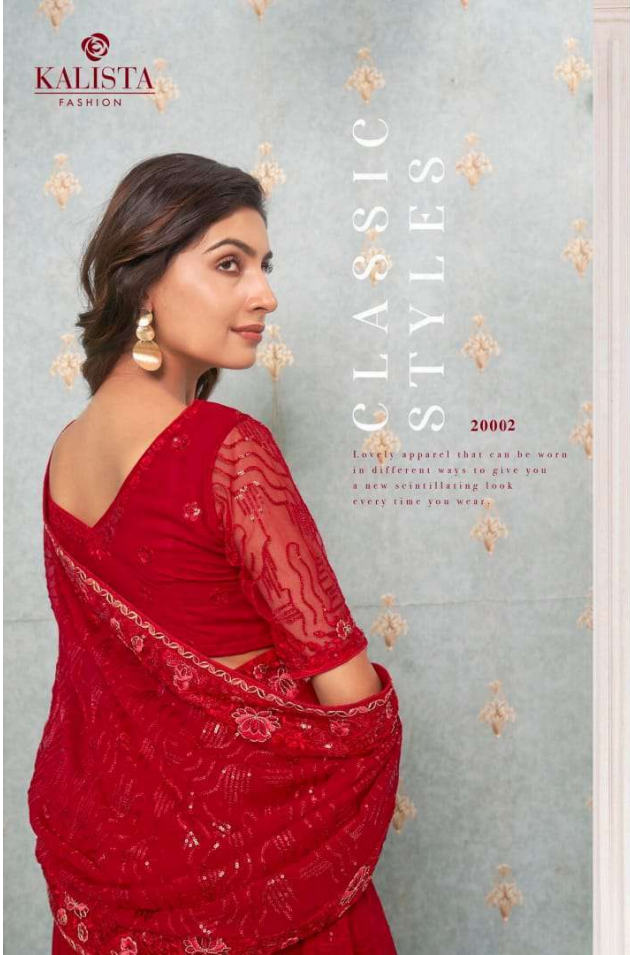

# LIMELIGHT

Classic styles with luxurious soft fabrics are highlighted by refined and feminine details..

  
**KALISTA**  
FASHION

FABULOUS  
*Fashion*

Elegant.  
Bold.  
Gutsy &  
Multi-Colored

KALISTA SEASON 2023

  
**KALISTA**  
FASHION

Elegant, Bold, Gussy & Multi-Colored. There is  
Nothing Whimsical About this Season's Blossoms!

20001

Immerse yourself in unexpected, bright colors & Textures.

20003

BRIGHT &  
COLORFUL