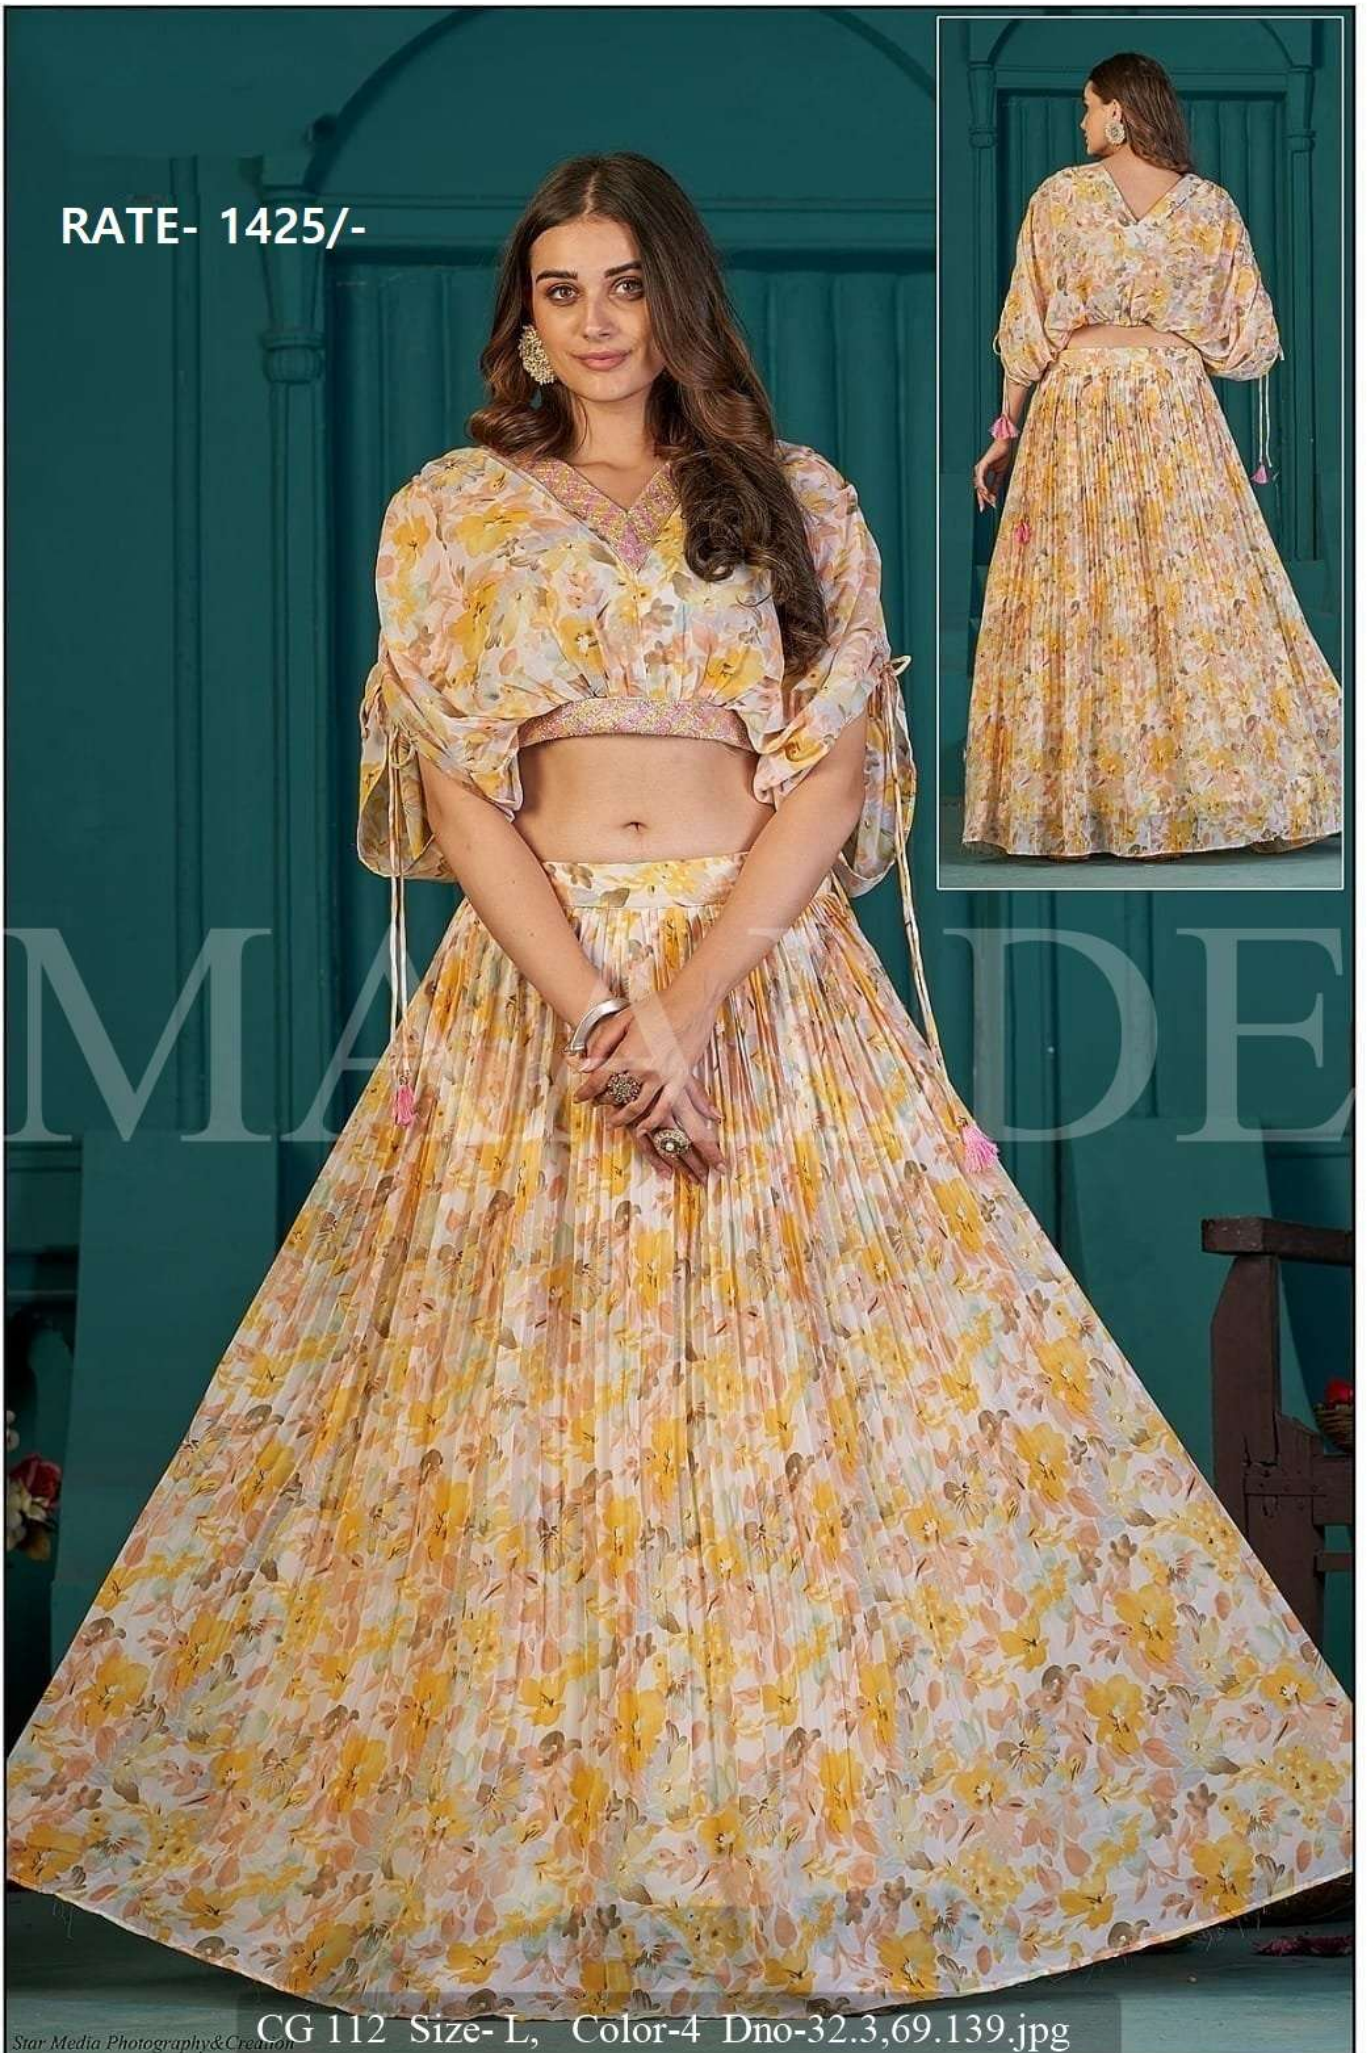

RATE-1395/-

RATE-1395/-

RATE- 1395/-

CG 109 Size- L, Color-2 Dno-27.3,69.409.jpg

RATE- 1395/-

M
onastic
CHIC

CG 109 Size- L, Color-2 Dno-29.8,69.401.jpg

RATE-1395/-

CG 109 Size- L, Color-3 Dno-32.4,69.102.jpg

Photography by
MADE ART IMAGING

RATE- 1425/-

fly
AWAY WITH YOUR STYLE

IF I CAN HAVE ANY
IMPACT, I WANT
WOMEN TO FEEL
GOOD ABOUT THEM-
SELVES AND HAVE
FUN WITH FASHION.

CG 112 Size- COMBO Color-2 Dno-28.7,69.483.jpg

L-XL
Combo

RATE- 1425/-

COLLECTION
ATTRACT IN
STYLE

RATE- 1425/-

CG 112 Size- L, Color-4 Dno-32.3,69.139.jpg

L-XL
Combo

RATE- 1455/-

CG 117 Size- L, Color-2 Dno-26.4,69.339.jpg

RATE- 1475/-

NEW
STYLE
FASHION
Make Oxford green a style and a fashion statement

CG 117 Size- L, Color-2 Dno-31.15,69.512.jpg

RATE ₹1495/-

Sequence Work

CG 119 Size- L, Color-2 Dno-31.4,69.227.jpg