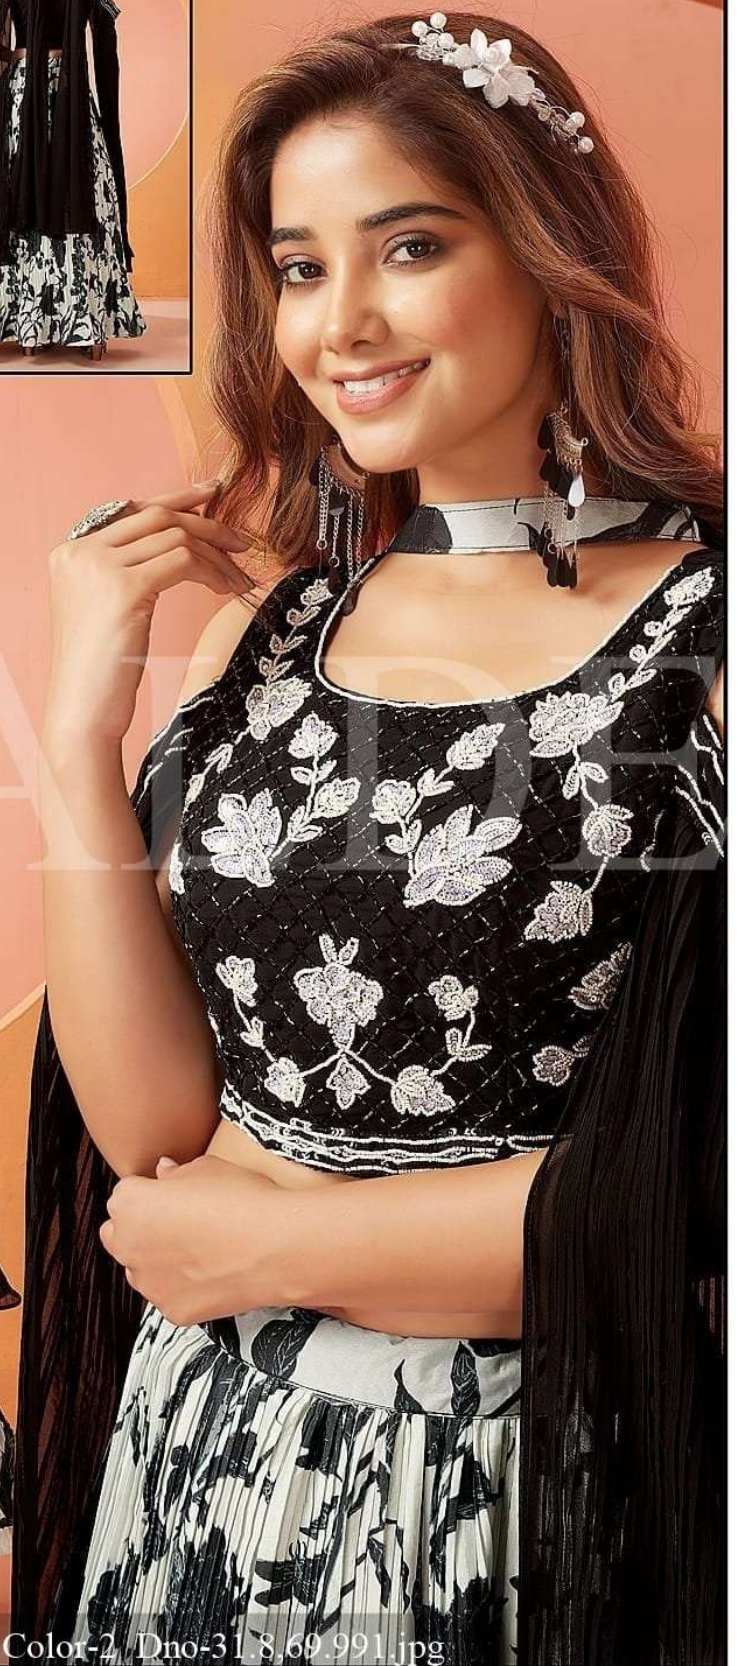

RATE-1855/-

CG 155 Size- L, XL Color-3 Dno-32.5,69.119.jpg

RATE- 1795/-

L XL Combo

RATE- 1795/-

ACCESSIBLE
DESIGNER
LUXURY
CONTEMPORARY

CG 149 Size- L, Color-2 Dno-28.2.69.889.jpg

RATE-1795/-

it's a classic
You can't do without tweed this season

CG 149 Size- L, Color-2 Dno-28.41,69.619.jpg

RATE- 1825/-

Star Media Photography & Creation CG 152 Size- COMBO Color-2 Dno-31.8.69.991.jpg

RATE- 1825/-