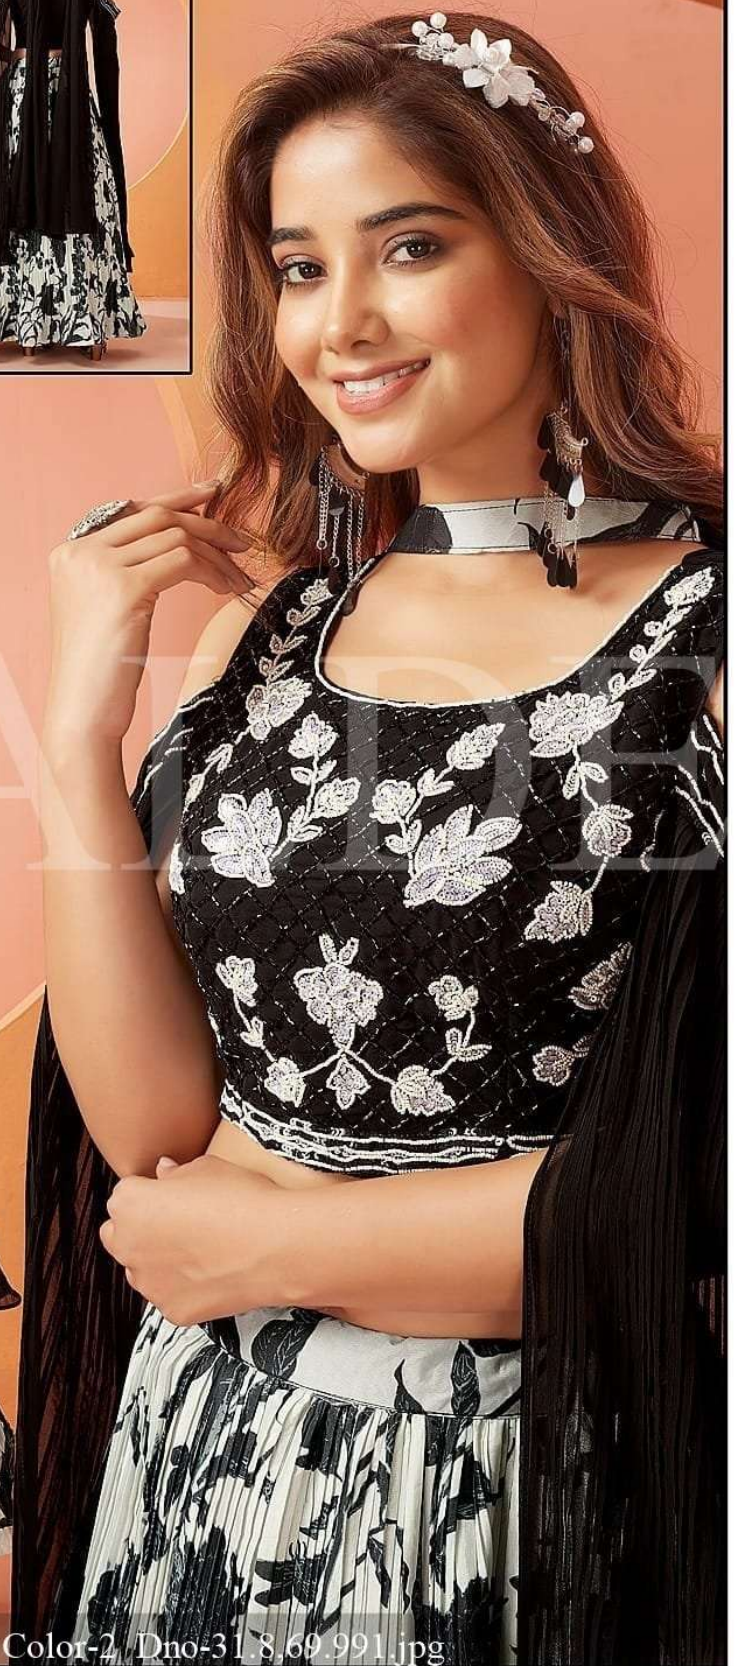

RATE-1855/-

CG 155 Size- L, XL Color-3 Dno-32.5,69.119.jpg

RATE- 1795/-

L XL Combo

RATE- 1795/-

ACCESSIBLE
DESIGNER
LUXURY
CONTEMPORARY

CG 149 Size- L, Color-2 Dno-28.2.69.889.jpg

RATE-1795/-

it's a classic
You can't do without tweed this season

CG 149 Size- L, Color-2 Dno-28.41,69.619.jpg

RATE- 1825/-

RATE- 1825/-

Photography by:
MADE ART IMAGING
All type of real modeling & Printing

CG 152 Size- L, XL Color-3 Dno-31.3,69.987.jpg

RATE-1855/-

CG 157 Size- L, Color-3 Dno-57.2,69.175.jpg

FOLLOW US: