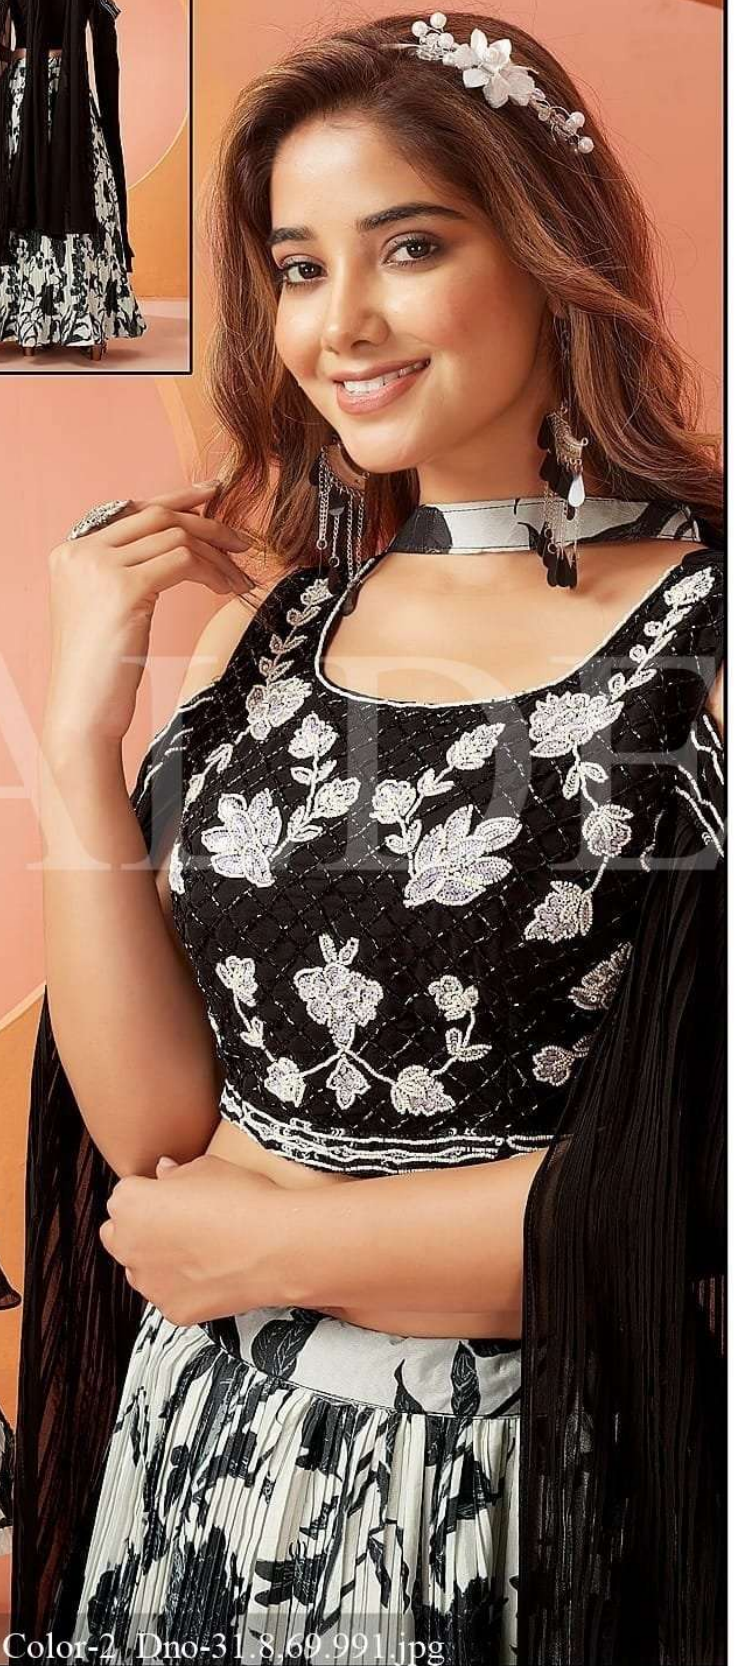

RATE-1855/-

CG 155 Size- L, XL Color-3 Dno-32.5,69.119.jpg

RATE- 1795/-

*L XL Combo*

RATE- 1795/-

ACCESSIBLE  
DESIGNER  
LUXURY  
CONTEMPORARY

CG 149 Size- L, Color-2 Dno-28.2.69.889.jpg

RATE-1795/-

it's a classic  
You can't do without tweed this season

CG 149 Size- L, Color-2 Dno-28.41,69.619.jpg

RATE- 1825/-

RATE- 1825/-

Photography by:  
**MADE ART IMAGING**  
*All type of real modeling & Printing*

CG 152 Size- L, XL Color-3 Dno-31.3,69.987.jpg

RATE- 1855/-

CROP TOP

CG-155 Size-COMBO Color-2 Dno-31.5.69.257.jpg

Star Media Photography & Creation

**RATE- 1855/-**