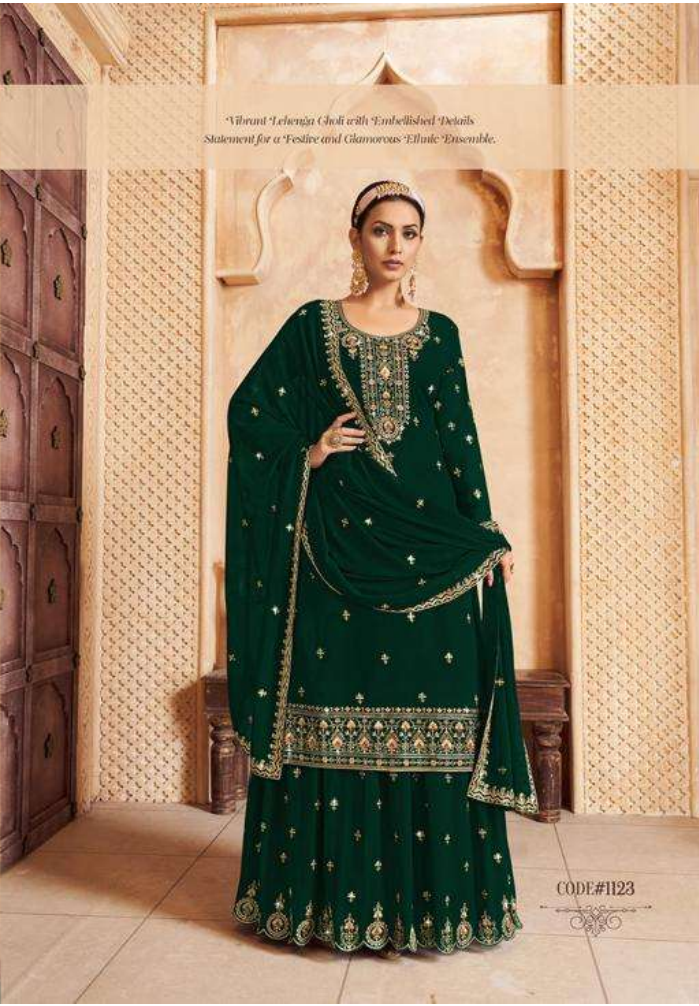

Butterfly

Vol.03

Effortless
ELEGANCE

*"Vibrant" Lehenga Choli with "Embellished" Details.
Statement for a Festive and Glamorous "Ethnic" Ensemble.*

CODE#1121

Playful
PATTERNS

Suits in dark-Hues with 'Embroidered works Statement
Julis for a 'Modern and Graceful 'Indian 'Ailire.'

CODE#1122

राधा
TRENZ

*Vibrant Lehenga Choli with Embellished Details
Statement for a Festive and Glamorous Ethnic Ensemble.*

CODE#1123

Playfull
PATTERNS

CODE#1124

*Suits in dark hues with Embroidered works Statement
Juttis for a Modern and Graceful Indian Aaire.*