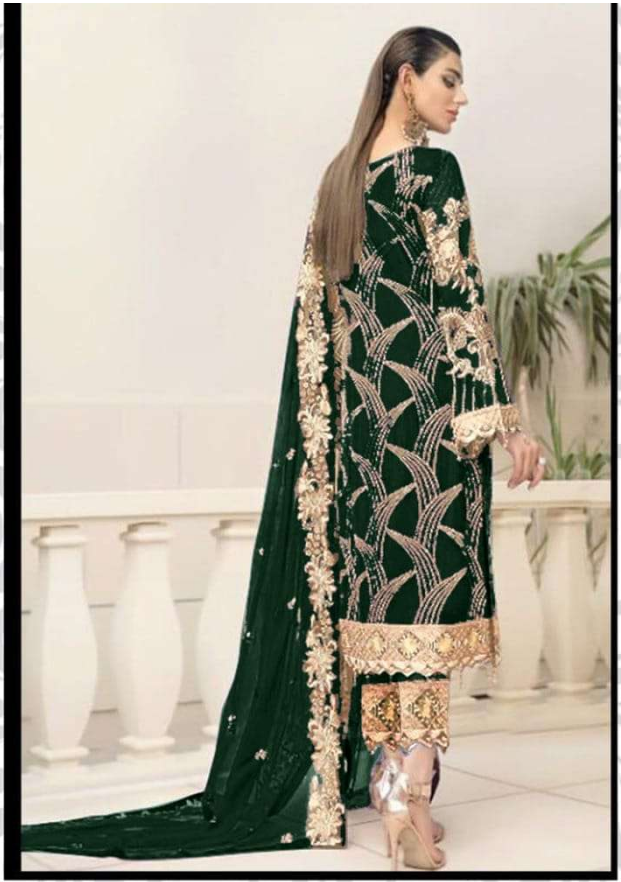

D.NO.
5002

AFFAN CREATION®

AFFAN CREATION®

**5002
D.GREEN**

FABRIC DETAILS
TOP: FOUX GEORGETTE
BOTTOM/INNER: DULL SANTOOM
DUPATTA: FOUX GEORGETTE

**D.NO.
5002**

AFFAN CREATION

AFFAN CREATION®