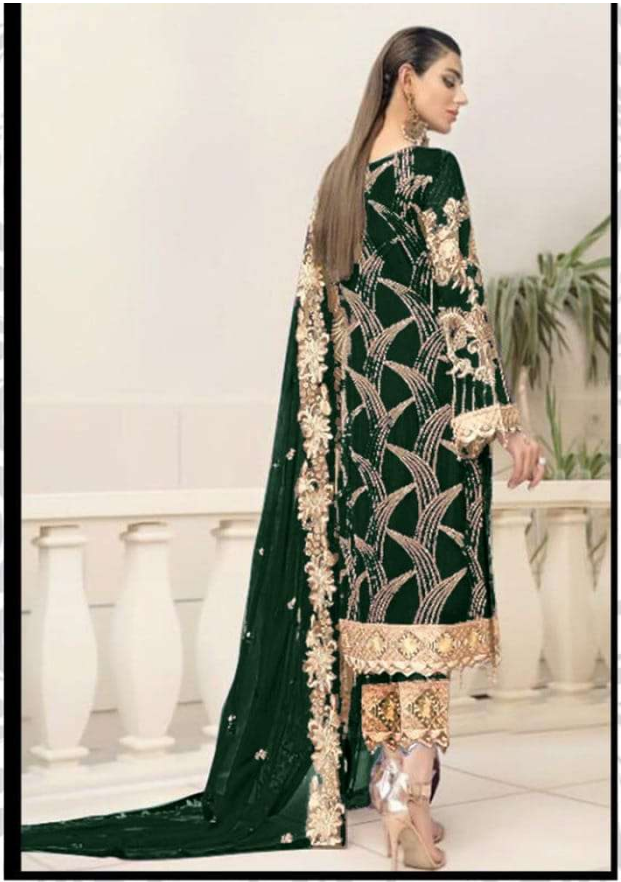

D.NO.
5002

AFFAN CREATION®

AFFAN CREATION®

**5002
D.GREEN**

FABRIC DETAILS
TOP: FOUX GEORGETTE
BOTTOM/INNER: DULL SANTOOM
DUPATTA: FOUX GEORGETTE

**D.NO.
5002**

AFFAN CREATION®

AFFAN CREATION®