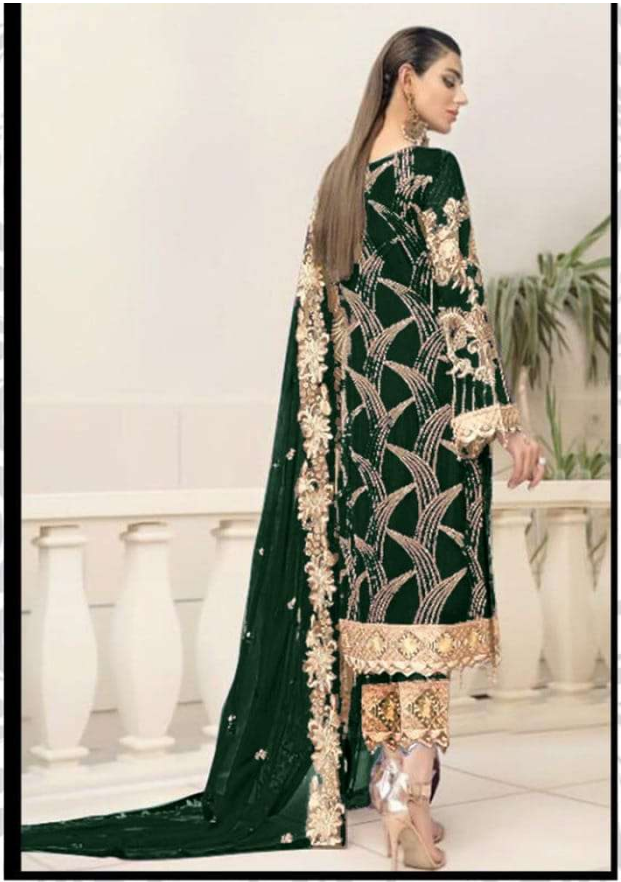

**D.NO.
5002**

AFFAN CREATION®

5002

RED

FABRIC DETAILS
TOP: FOUX GEORGETTE
BOTTOM/INNER: DULL SANTOOM
DUPATTA: FOUX GEORGETTE

D.NO.
5002

AFFAN CREATION®

5002
Wine

FABRIC DETAILS
TOP: FOUX GEORGETTE
BOTTOM/INNER: DULL SANTOOM
DUPATTA: FOUX GEORGETTE

D.NO.
5002

AFFAN CREATION®

AFFAN CREATION®

5002
D.GREEN

FABRIC DETAILS
TOP: FOUX GEORGETTE
BOTTOM/INNER: DULL SANTOOM
DUPATTA: FOUX GEORGETTE