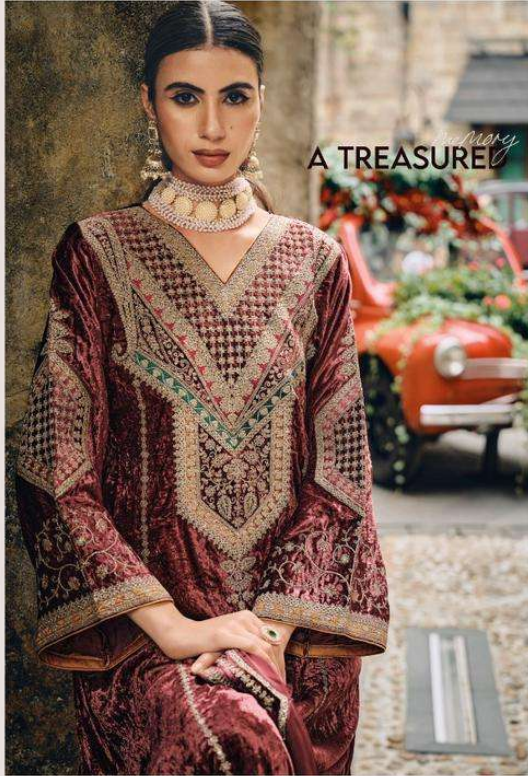

**IBIZA™**  
"A lifestyle to follow"

**THE**

*Velvet* HUB

SPRING TO *Life*

A TREASURED

IBIZA

BRAND #10409

SPRING TO *life*

*of time*

THE COLOURS

*out of time*

BRAND | 10407

BRAND | 10408

BRAND | 10409

BRAND | 10413

BRAND | 10410