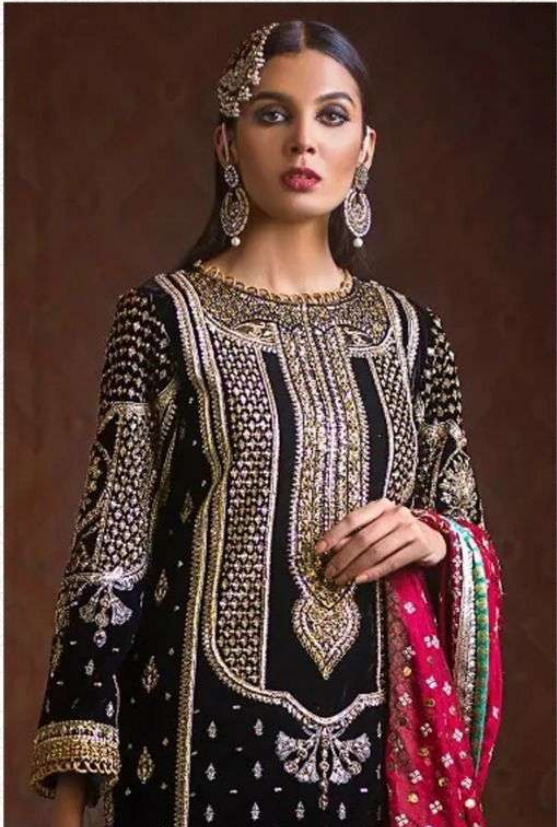

VS
Fashion
1217
VELVET

Fashion
VS

Fashion
VS

FABRIC DETAILS

1217

TOP :- VELVET
DUPTTA :- CHINON
BOTTOM:- JEQUERD

FABRIC DETAILS

1217-A

TOP :- VELVET
DUPTTA :- CHINON
BOTTOM:- JEQUERD

FABRIC DETAILS

1217-C

TOP :- VELVET
DUPTTA :- CHINON
BOTTOM:- JEQUERD

FABRIC DETAILS

TOP :- VELVET
DUPTTA :- CHINON
BOTTOM:- JEQUERD

1217-D

VS
Fashion
1217
VELVET

Fashion
VS

Fashion
VS

1217

VELVET *Fashion*