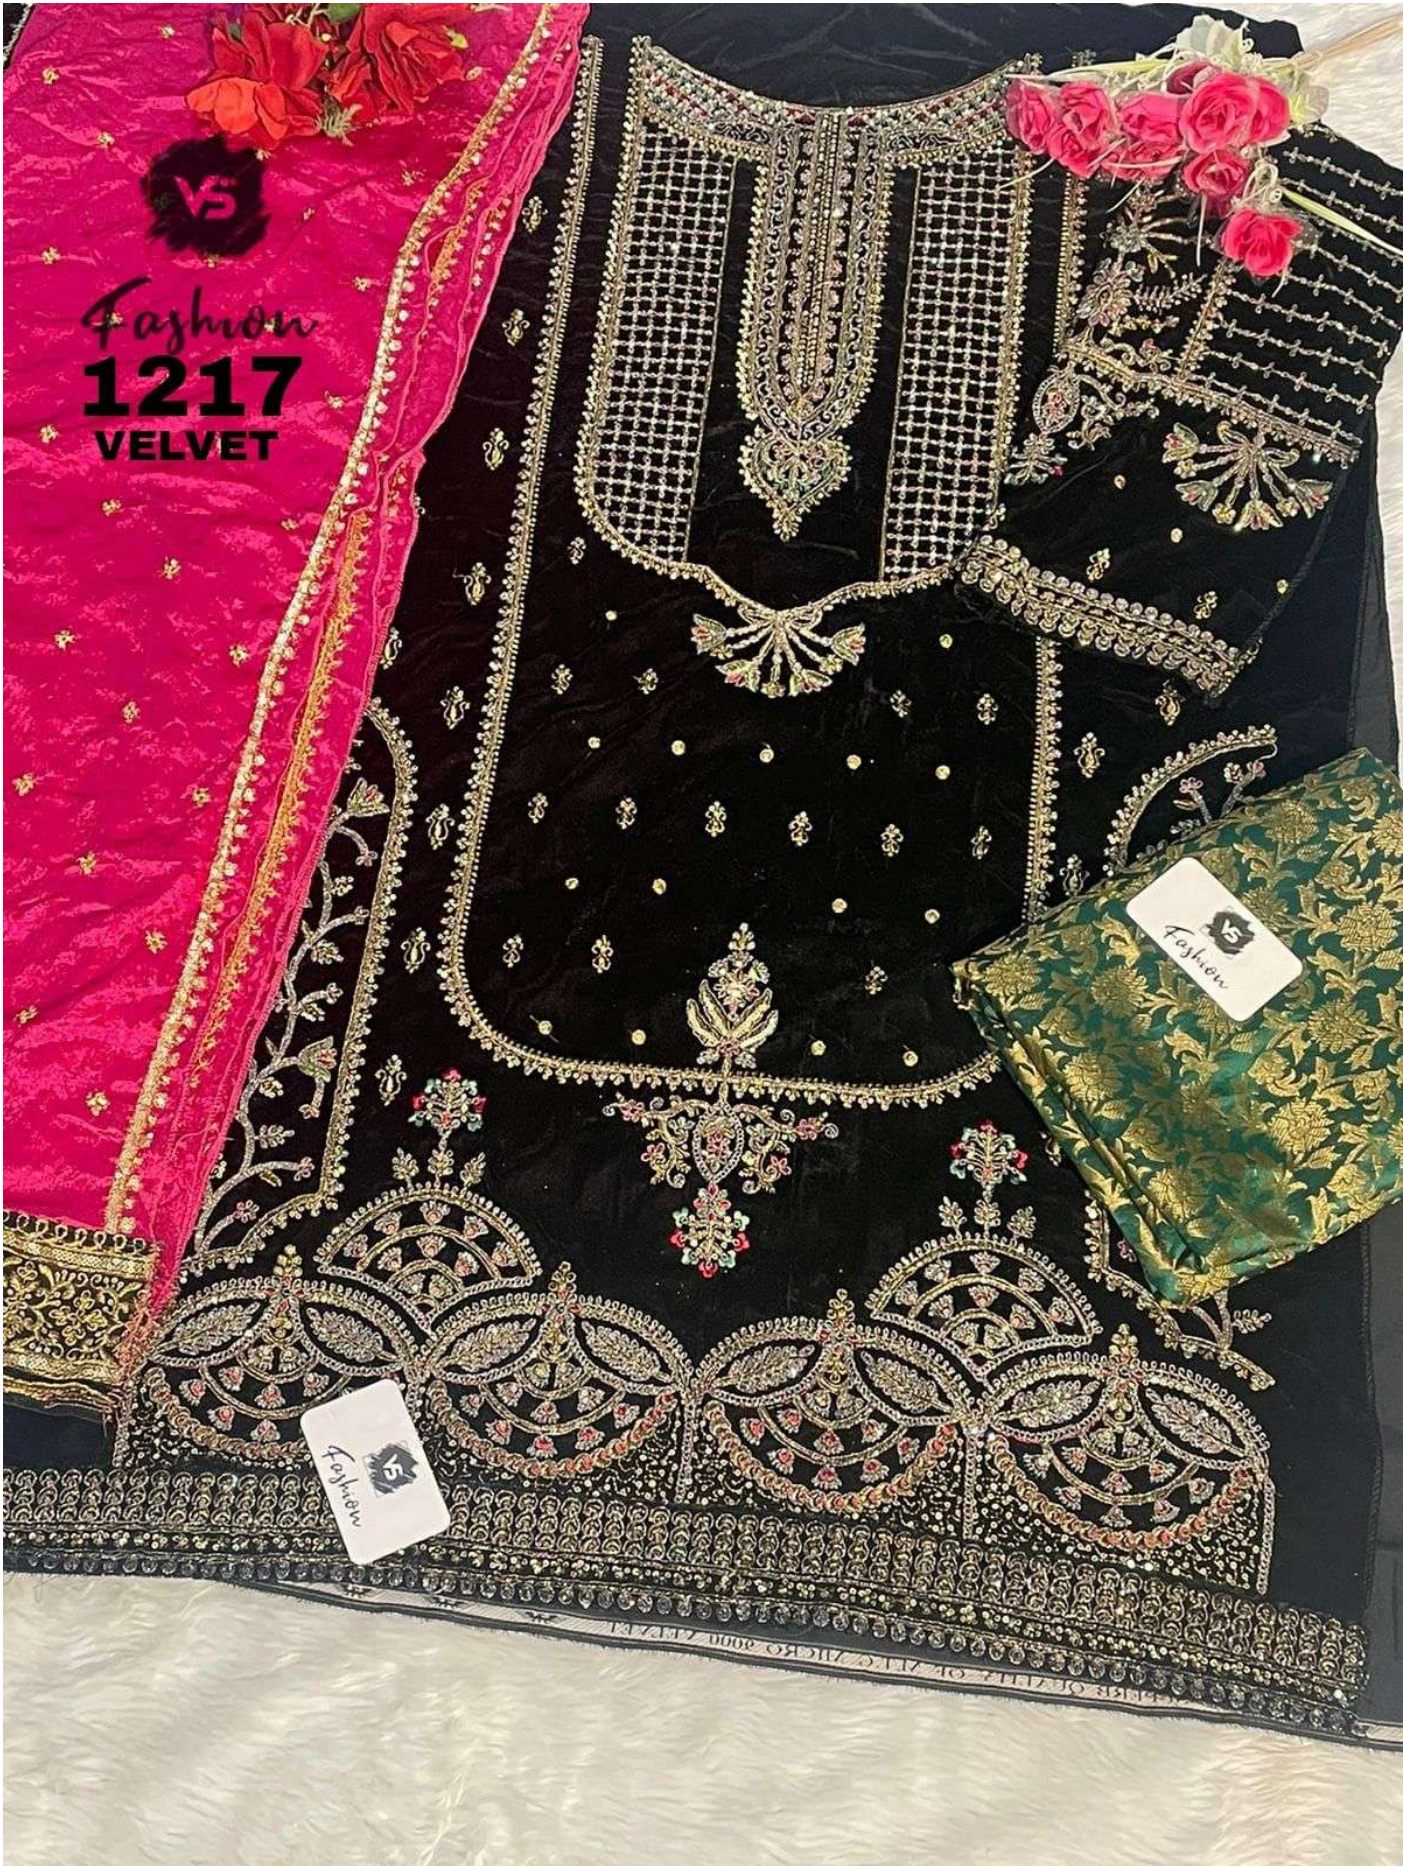

VS
Fashion
1217
VELVET

Fashion
VS

Fashion
VS

FABRIC DETAILS

1217

TOP :- VELVET
DUPTTA :- CHINON
BOTTOM:- JEQUERD

FABRIC DETAILS

1217-A

TOP :- VELVET
DUPTTA :- CHINON
BOTTOM:- JEQUERD

FABRIC DETAILS

1217-C

TOP :- VELVET
DUPTTA :- CHINON
BOTTOM:- JEQUERD

FABRIC DETAILS

TOP :- VELVET
DUPTTA :- CHINON
BOTTOM:- JEQUERD

1217-D

VS
Fashion
1217
VELVET

Fashion
VS

Fashion
VS

1217

VELVET *Fashion*