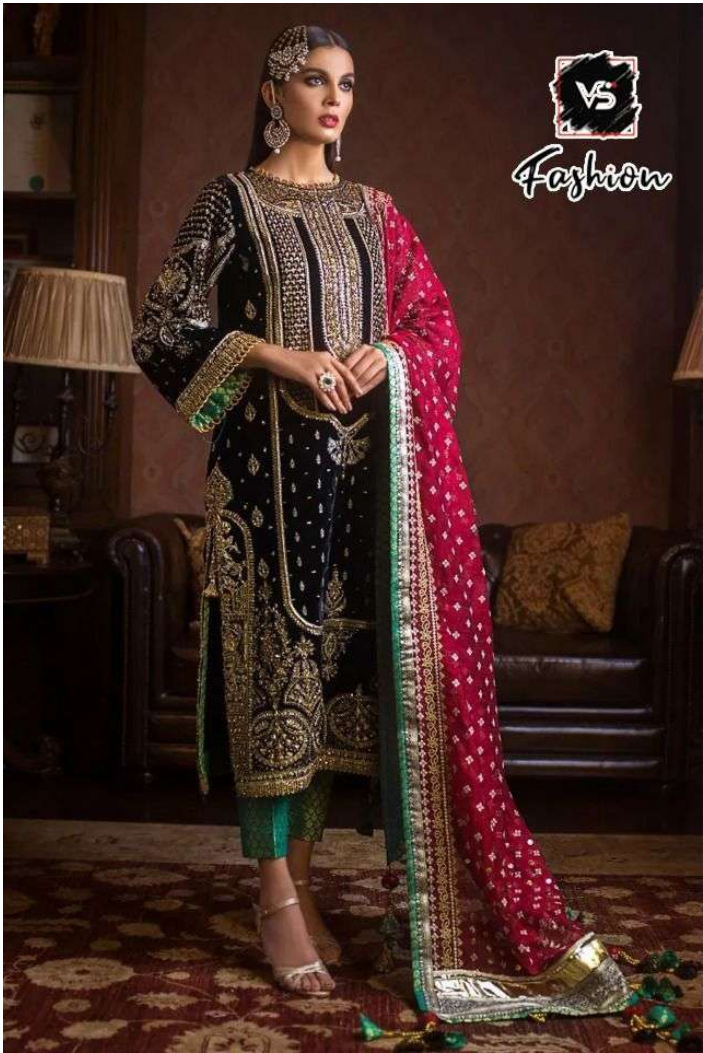

VS
Fashion
1217
VELVET

Fashion
VS

Fashion
VS

FABRIC DETAILS

1217

TOP :- VELVET
DUPTTA :- CHINON
BOTTOM:- JEQUERD

FABRIC DETAILS

1217-A

TOP :- VELVET
DUPTTA :- CHINON
BOTTOM:- JEQUERD

FABRIC DETAILS

1217-C

TOP :- VELVET
DUPTTA :- CHINON
BOTTOM:- JEQUERD

VS
Fashion

FABRIC DETAILS

TOP :- VELVET
DUPTTA :- CHINON
BOTTOM:- JEQUERD

1217-D

VS
Fashion
1217
VELVET

Fashion
VS

Fashion
VS

1217

VELVET *Fashion*