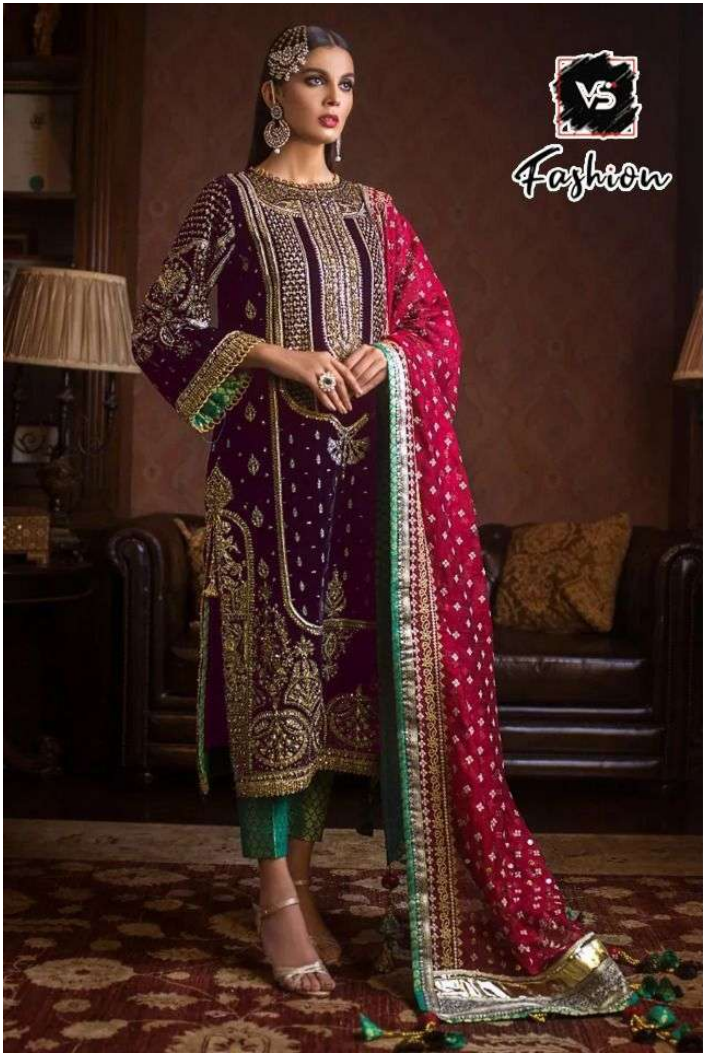

VS
Fashion
1217
VELVET

Fashion
VS

Fashion
VS

FABRIC DETAILS

1217

TOP :- VELVET
DUPTTA :- CHINON
BOTTOM:- JEQUERD

FABRIC DETAILS

1217-A

TOP :- VELVET
DUPTTA :- CHINON
BOTTOM:- JEQUERD

FABRIC DETAILS

1217-C

TOP :- VELVET
DUPTTA :- CHINON
BOTTOM:- JEQUERD

VS
Fashion

FABRIC DETAILS

TOP :- VELVET
DUPTTA :- CHINON
BOTTOM:- JEQUERD

1217-D

VS
Fashion
1217
VELVET

Fashion
VS

Fashion
VS

1217

VELVET *Fashion*