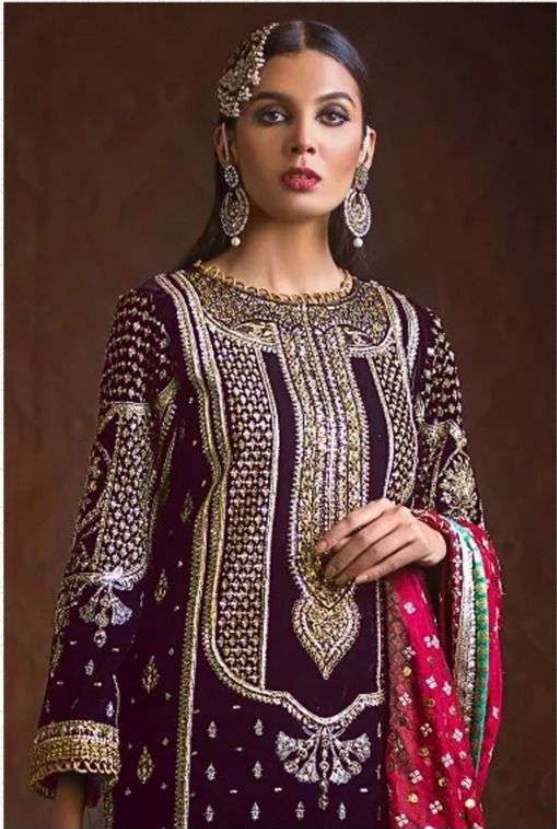

VS
Fashion
1217
VELVET

Fashion
VS

Fashion
VS

FABRIC DETAILS

1217

TOP :- VELVET
DUPTTA :- CHINON
BOTTOM:- JEQUERD

FABRIC DETAILS

1217-A

TOP :- VELVET
DUPTTA :- CHINON
BOTTOM:- JEQUERD

FABRIC DETAILS

1217-C

TOP :- VELVET
DUPTTA :- CHINON
BOTTOM:- JEQUERD

VS
Fashion

FABRIC DETAILS

TOP :- VELVET
DUPTTA :- CHINON
BOTTOM:- JEQUERD

1217-D

VS
Fashion
1217
VELVET

Fashion
VS

Fashion
VS

1217

VELVET *Fashion*