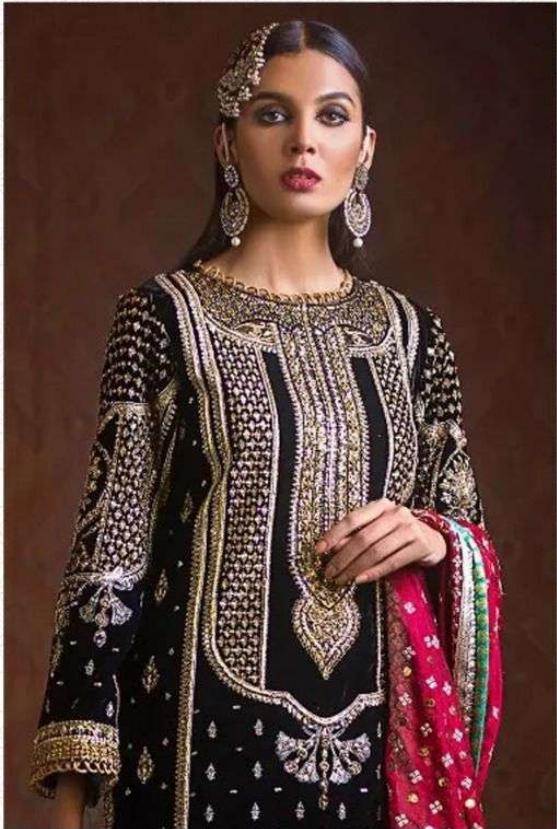

VS
Fashion
1217
VELVET

Fashion
VS

Fashion
VS

FABRIC DETAILS

1217

TOP :- VELVET
DUPTTA :- CHINON
BOTTOM:- JEQUERD

FABRIC DETAILS

1217-A

TOP :- VELVET
DUPTTA :- CHINON
BOTTOM:- JEQUERD

FABRIC DETAILS

1217-C

TOP :- VELVET
DUPTTA :- CHINON
BOTTOM:- JEQUERD

VS
Fashion

FABRIC DETAILS

TOP :- VELVET
DUPTTA :- CHINON
BOTTOM:- JEQUERD

1217-D

VS
Fashion
1217
VELVET

Fashion
VS

Fashion
VS

1217

VELVET *Fashion*