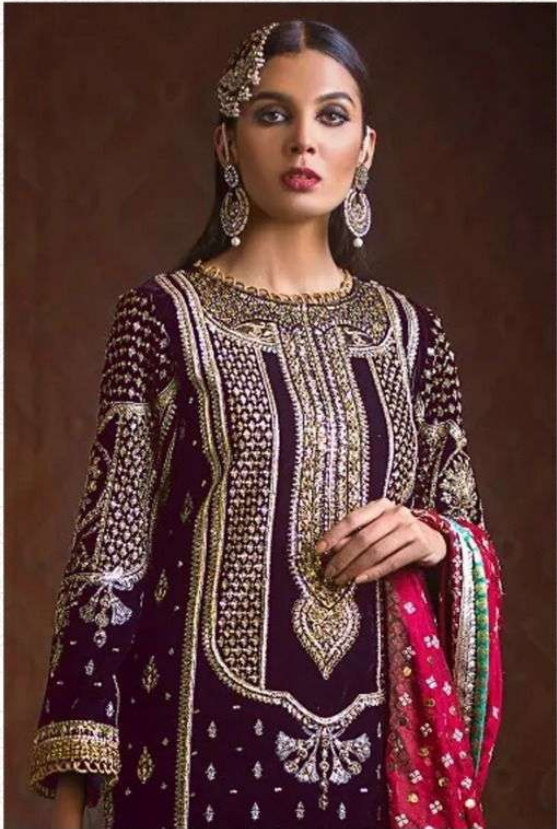

VS
Fashion
1217
VELVET

Fashion
VS

Fashion
VS

FABRIC DETAILS

1217

TOP :- VELVET
DUPTTA :- CHINON
BOTTOM:- JEQUERD

FABRIC DETAILS

1217-A

TOP :- VELVET
DUPTTA :- CHINON
BOTTOM:- JEQUERD

FABRIC DETAILS

1217-C

TOP :- VELVET
DUPTTA :- CHINON
BOTTOM:- JEQUERD

FABRIC DETAILS

TOP :- VELVET
DUPTTA :- CHINON
BOTTOM:- JEQUERD

1217-D

VS
Fashion
1217
VELVET

Fashion
VS

Fashion
VS

1217

VELVET *Fashion*