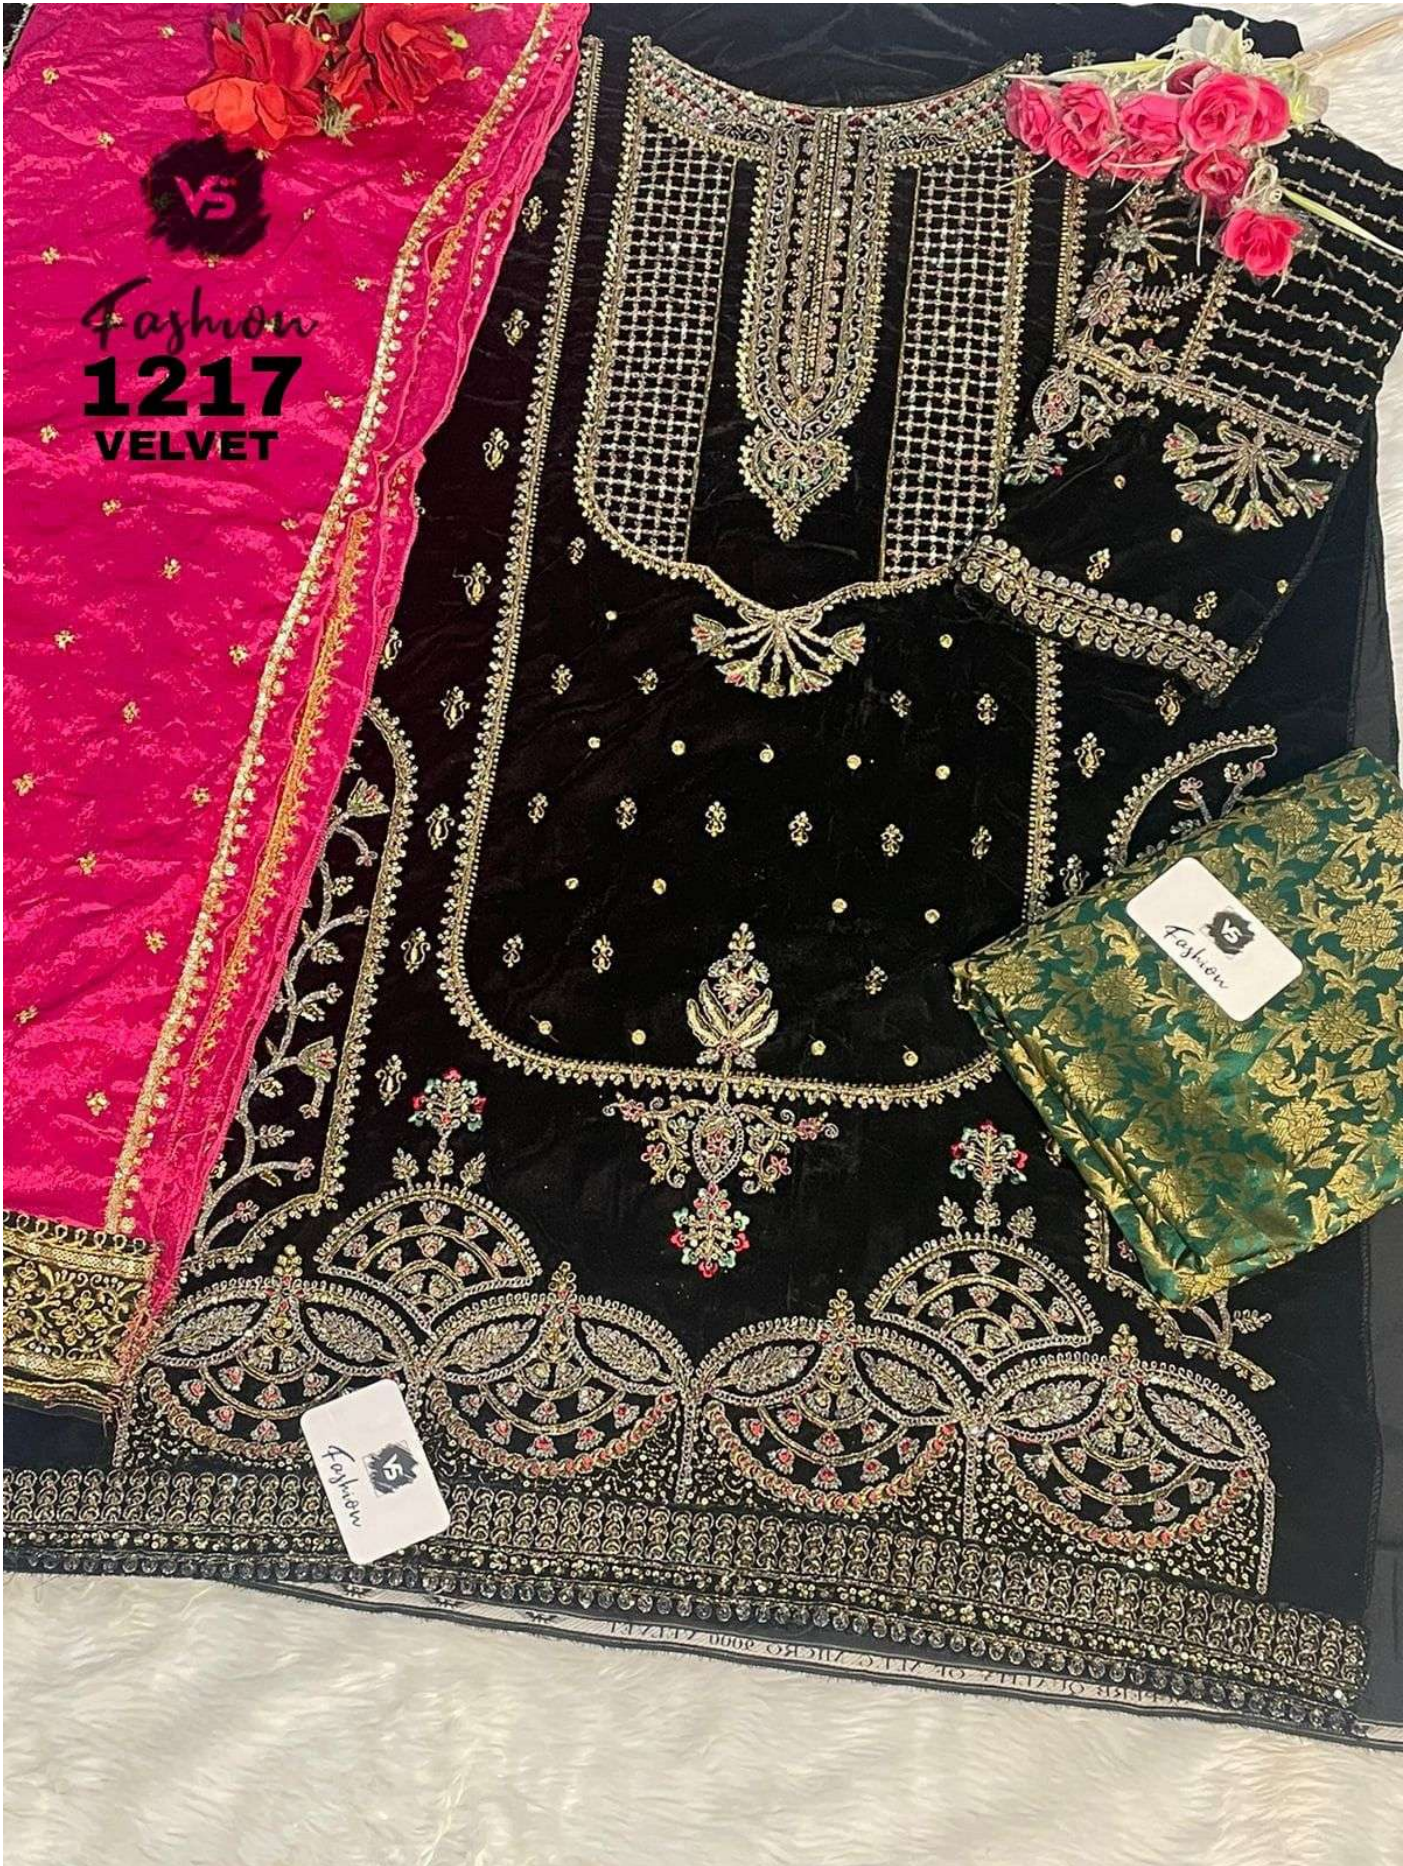

VS
Fashion
1217
VELVET

Fashion
VS

Fashion
VS

FABRIC DETAILS

1217

TOP :- VELVET
DUPTTA :- CHINON
BOTTOM:- JEQUERD

FABRIC DETAILS

1217-A

TOP :- VELVET
DUPTTA :- CHINON
BOTTOM:- JEQUERD

FABRIC DETAILS

1217-C

TOP :- VELVET
DUPTTA :- CHINON
BOTTOM:- JEQUERD

VS
Fashion

FABRIC DETAILS

TOP :- VELVET
DUPTTA :- CHINON
BOTTOM:- JEQUERD

1217-D

VS
Fashion
1217
VELVET

Fashion
VS

Fashion
VS

1217

VELVET *Fashion*