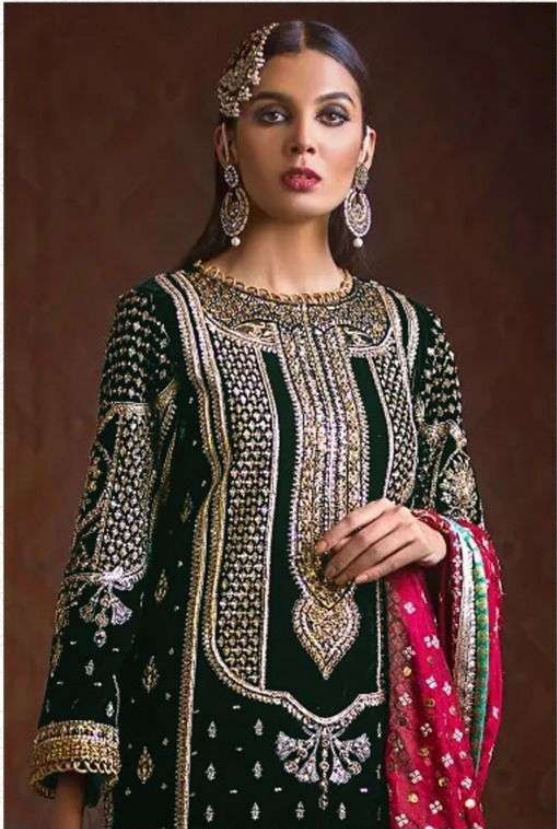

VS
Fashion
1217
VELVET

Fashion
VS

Fashion
VS

FABRIC DETAILS

1217

TOP :- VELVET
DUPTTA :- CHINON
BOTTOM:- JEQUERD

FABRIC DETAILS

1217-A

TOP :- VELVET
DUPTTA :- CHINON
BOTTOM:- JEQUERD

FABRIC DETAILS

1217-C

TOP :- VELVET
DUPTTA :- CHINON
BOTTOM:- JEQUERD

FABRIC DETAILS

TOP :- VELVET
DUPTTA :- CHINON
BOTTOM:- JEQUERD

1217-D

VS
Fashion
1217
VELVET

Fashion
VS

Fashion
VS

1217

VELVET *Fashion*