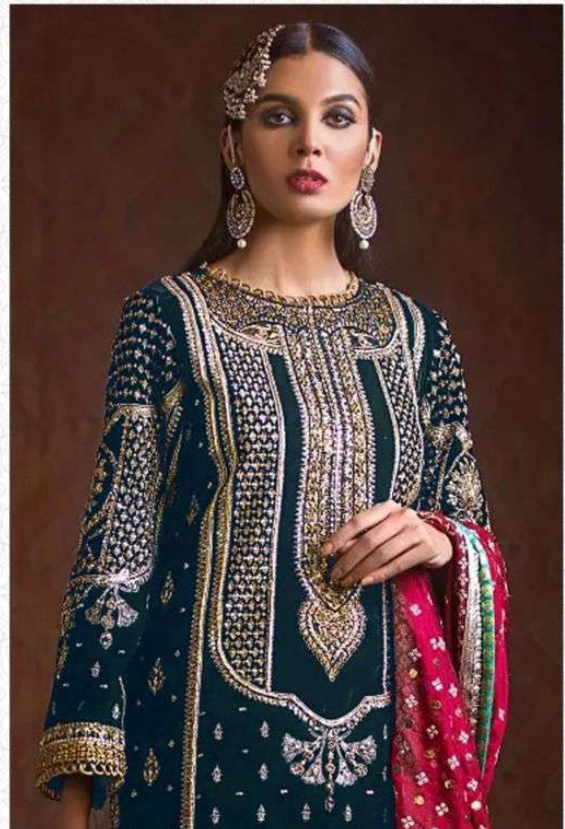

VS
Fashion
1217
VELVET

Fashion
VS

Fashion
VS

FABRIC DETAILS

1217

TOP :- VELVET
DUPTTA :- CHINON
BOTTOM:- JEQUERD

FABRIC DETAILS

1217-A

TOP :- VELVET
DUPTTA :- CHINON
BOTTOM:- JEQUERD

FABRIC DETAILS

1217-C

TOP :- VELVET
DUPTTA :- CHINON
BOTTOM:- JEQUERD

VS
Fashion

FABRIC DETAILS

TOP :- VELVET
DUPTTA :- CHINON
BOTTOM:- JEQUERD

1217-D

VS
Fashion
1217
VELVET

Fashion
VS

Fashion
VS

1217

VELVET *Fashion*