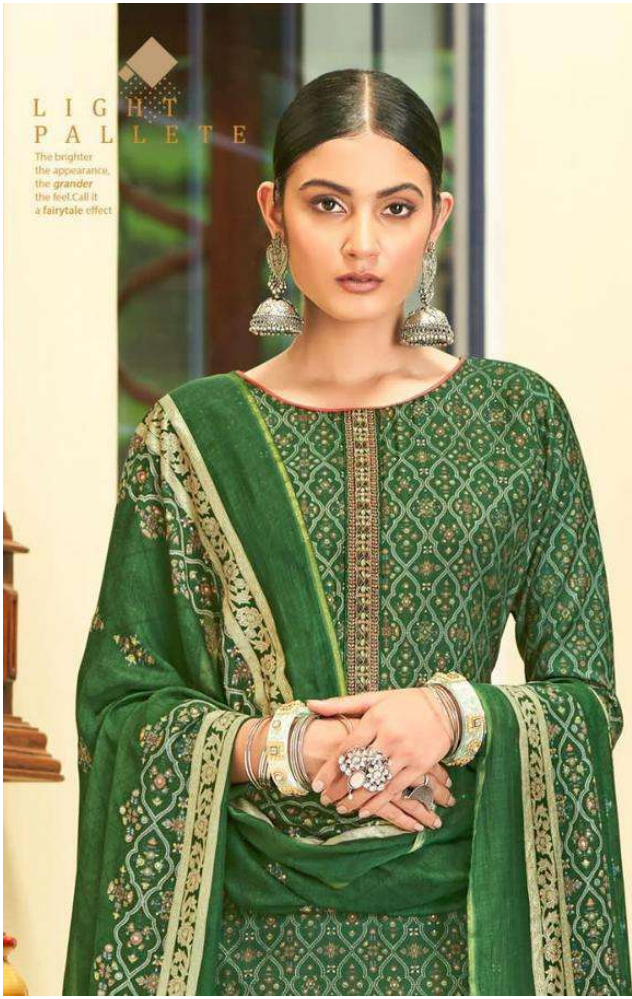

LIGHT
PALETTE

CODE# 2004