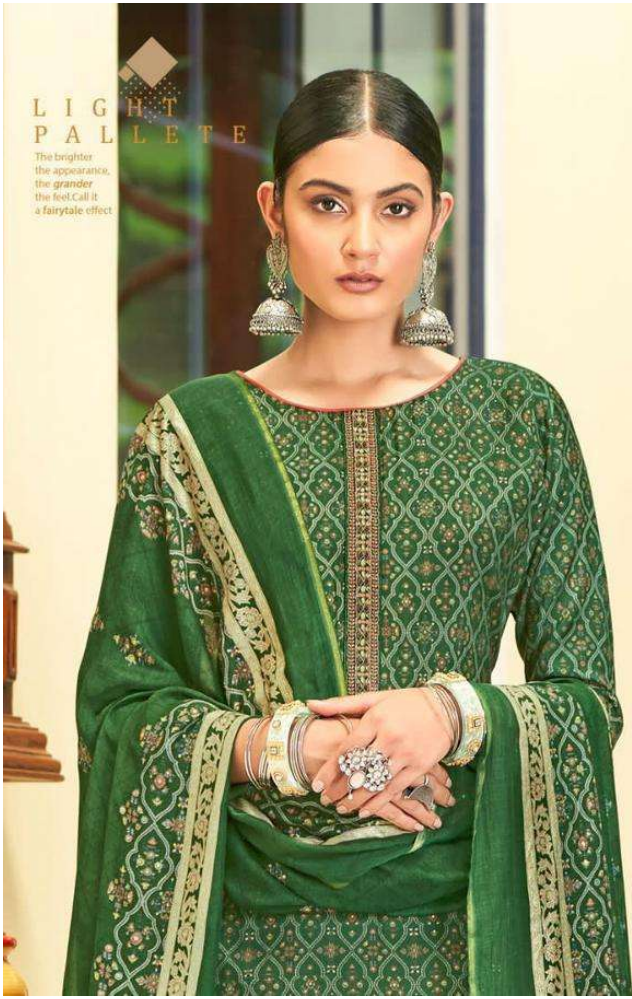

LIGHT
PALETTE

Sunrise

CODE# 2004