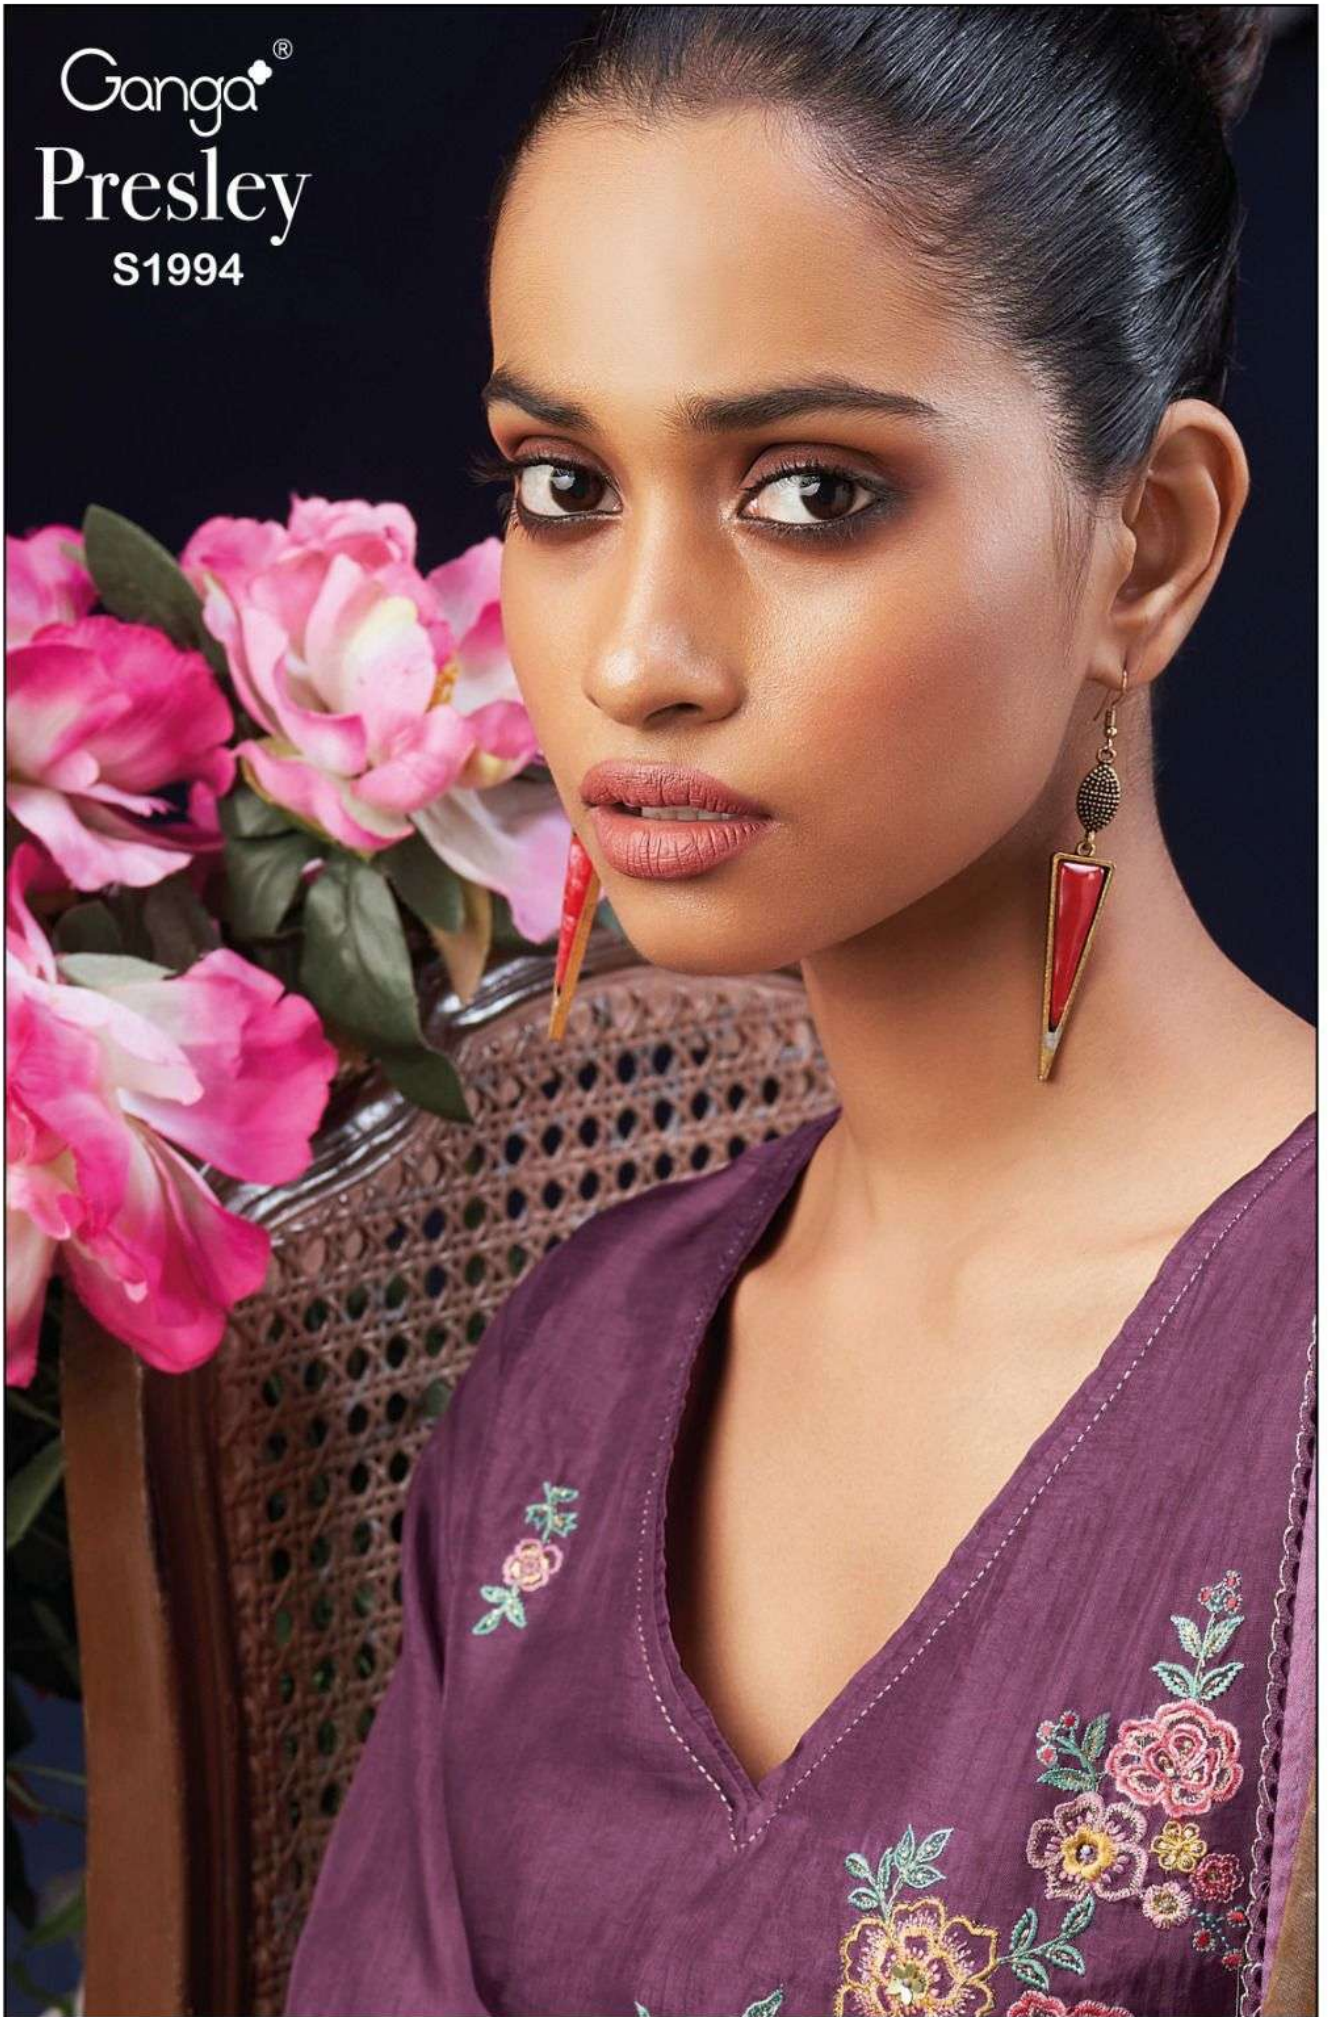

Ganga®  
Presley  
S1994

S1994-A

S1994-B

PRODUCT NAME	<b><i>PRESLEY</i></b>
D.NO.	S1994
DESCRIPTION	<p><b>TOP</b> PREMIUM BEMBERG RUSSIAN SILK SOLID WITH EMBROIDERY AND HAND WORK AND LACE</p> <p><b>BOTTOM</b> PREMIUM COTTON SILK SOLID COLOUR</p> <p><b>DUPATTA</b> FINEST BEMBERG LAWN JACQUARD</p>
HSN CODE	<b>540834</b>
WHOLESALE PRICE	<b>2345/- EACH+GST(EXTRA)</b>