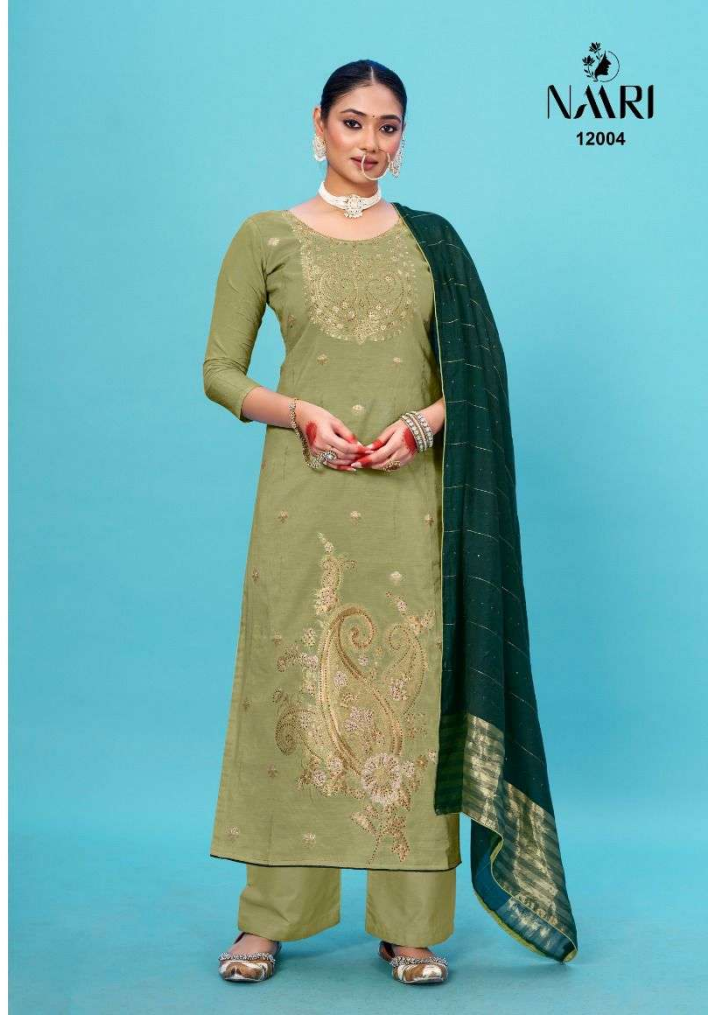

NARI

ZEHRA

NARI
12001

Presenting To You Our New Catalogue

Z E H R A

-: TOP :-

MUSLIN JACARD WITH SIROSKI WORK

-: BOTTOM :-

VISCOUS REYON

-: DUPATTA :-

SILK VISCOUS SEQUENCE

NAARI

ZEHRA

12001

12002

12003