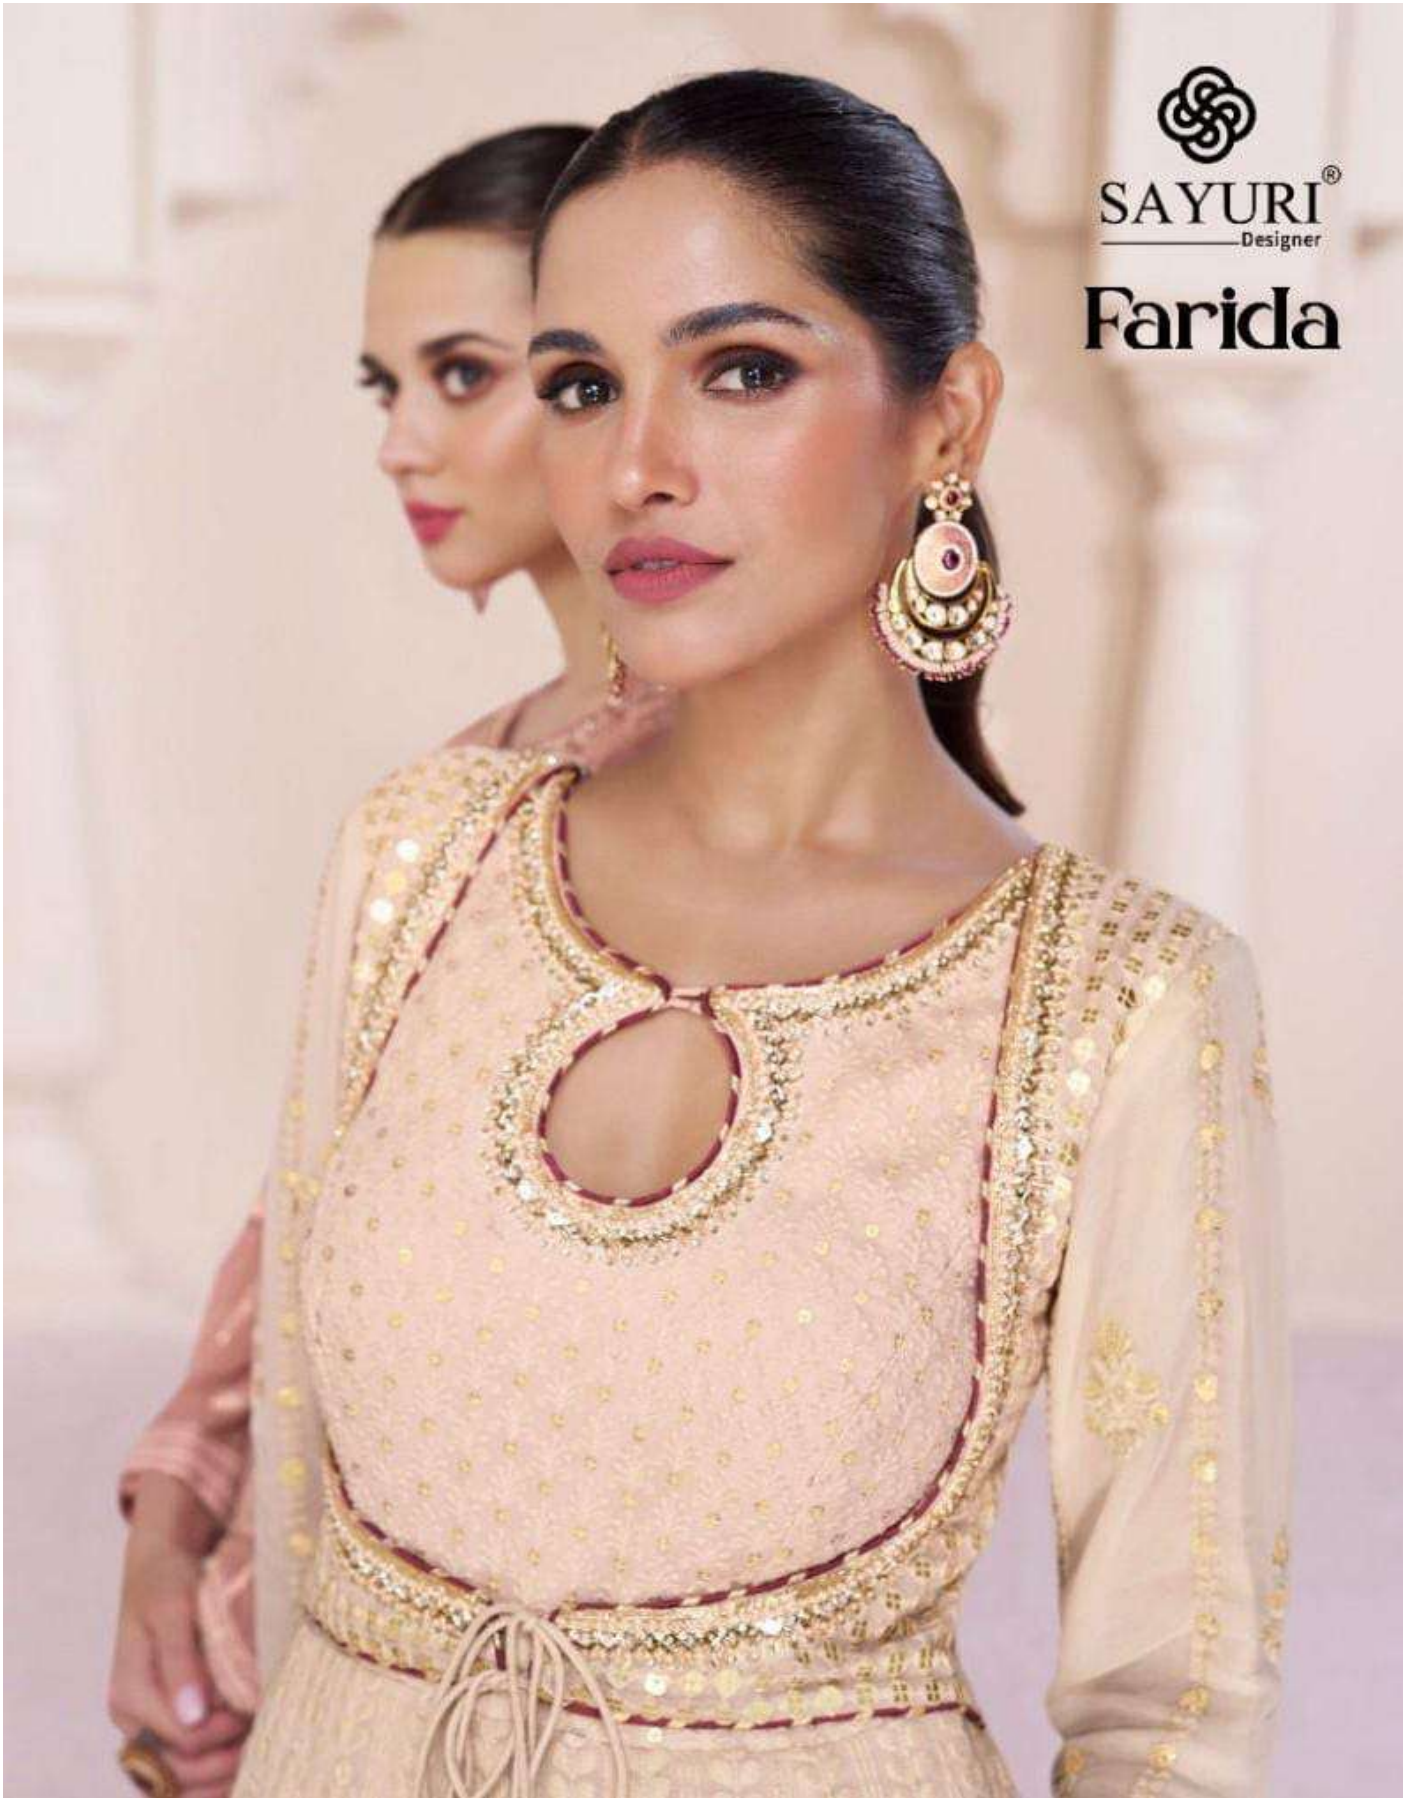

SAYURI[®]
Designer

Farida

SAYURI®
Designer

5313 FLAUNTING A RARE BLEND OF STYLE AND COMFORT EACH PIECE. REFLECT YOUR FEMINE SIDE WITH A WHIFF OF PURE BLISS.

SAYURI®
Designer

5314

FLAUNTING A RARE BLEND OF STYLE AND COMFORT EACH PIECE. REFLECT YOUR FEMININE SIDE WITH A WHIFF OF PURE BLISS.

SAYURI®
Designer

FLAUNTING A RARE BLEND OF STYLE AND COMFORT EACH PIECE.
REFLECT YOUR FEMINE SIDE WITH A WHIFF OF PURE BLISS.

5315

5313

5314

5315

SAYURI[®]
Designer
Farida