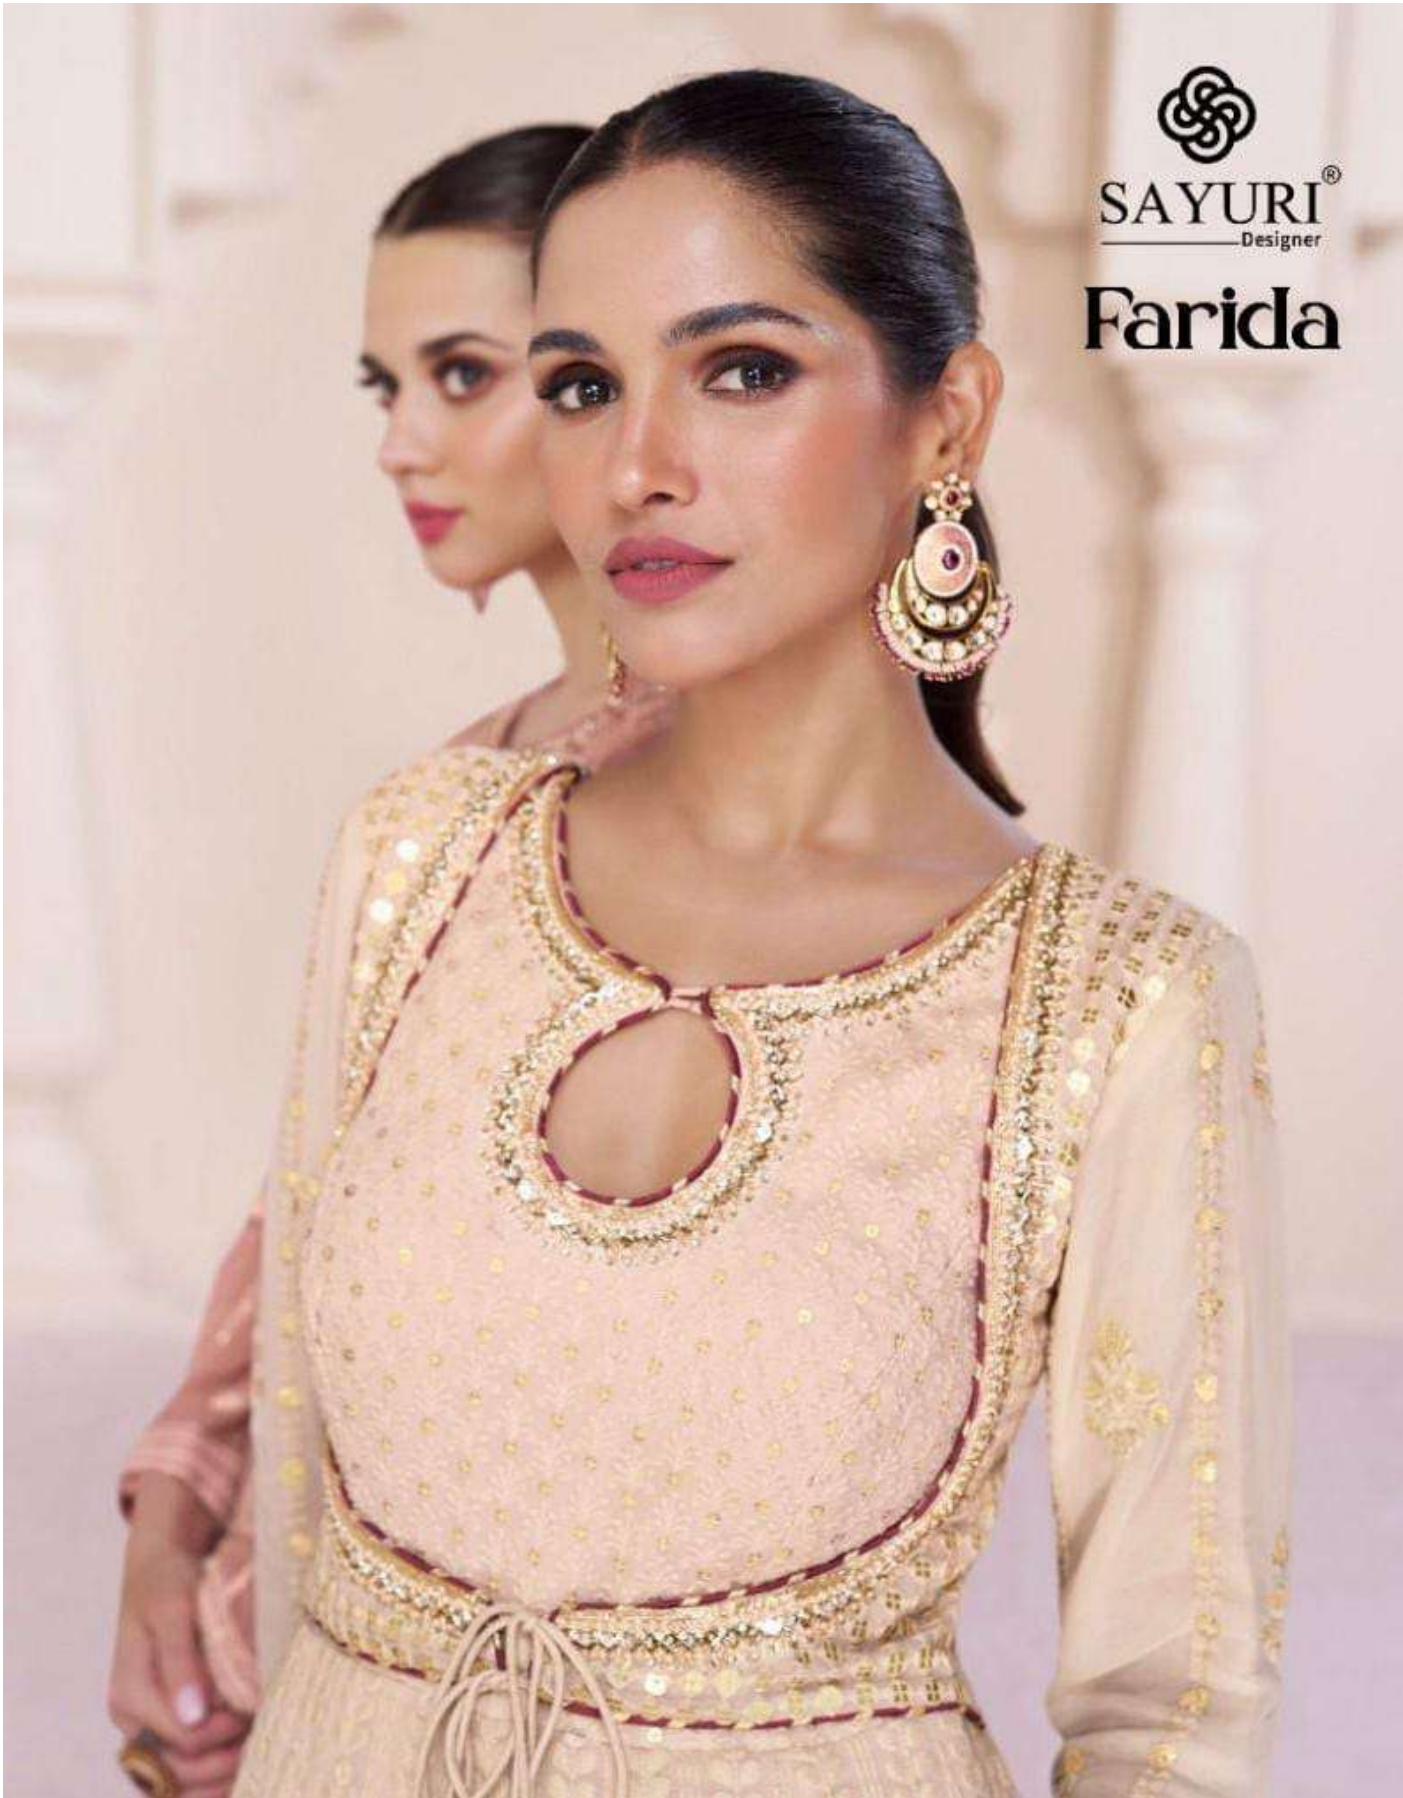

SAYURI[®]
Designer

Farida

SAYURI®
Designer

5313 FLAUNTING A RARE BLEND OF STYLE AND COMFORT EACH PIECE. REFLECT YOUR FEMINE SIDE WITH A WHIFF OF PURE BLISS.

SAYURI®
Designer

5314

FLAUNTING A RARE BLEND OF STYLE AND COMFORT EACH PIECE. REFLECT YOUR FEMININE SIDE WITH A WHIFF OF PURE BLISS.

SAYURI®
Designer

FLAUNTING A RARE BLEND OF STYLE AND COMFORT EACH PIECE,
REFLECT YOUR FEMINE SIDE WITH A WHIFF OF PURE BLISS.

5315

5313

5314

5315

SAYURI[®]
Designer
Farida