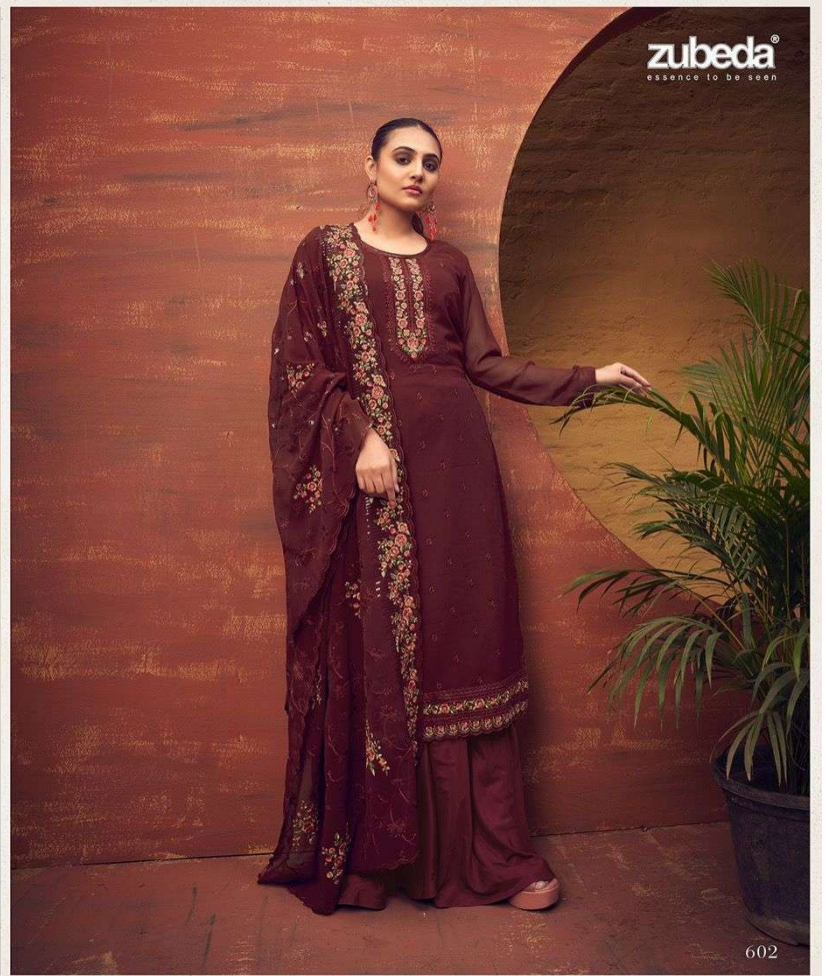

zubeda®
essence to be seen

RANGUN

601

zubeda®
essence to be seen

THE EMPRESS OF GLAMOUR

BY DRESSING WITH SO MUCH GRACE AND ELEGANCE, SHE TELLS THE WORLD THAT SHE IS THE ONE WHO SETS THE TRENDS AND HELDS
HEARTS OF HER CONTEMPORARIES. A TRUE MONARCH OF STYLE.

zubeda[®]
essence to be seen

RANGUN

:TOP:

HEAVY GEORGETTE WITH EMBROIDERY

:DUPATTA:

GEORGETTE WITH EMBROIDERY SEQUENCE WORK

:BOTTOM:

HEAVY SANTOON