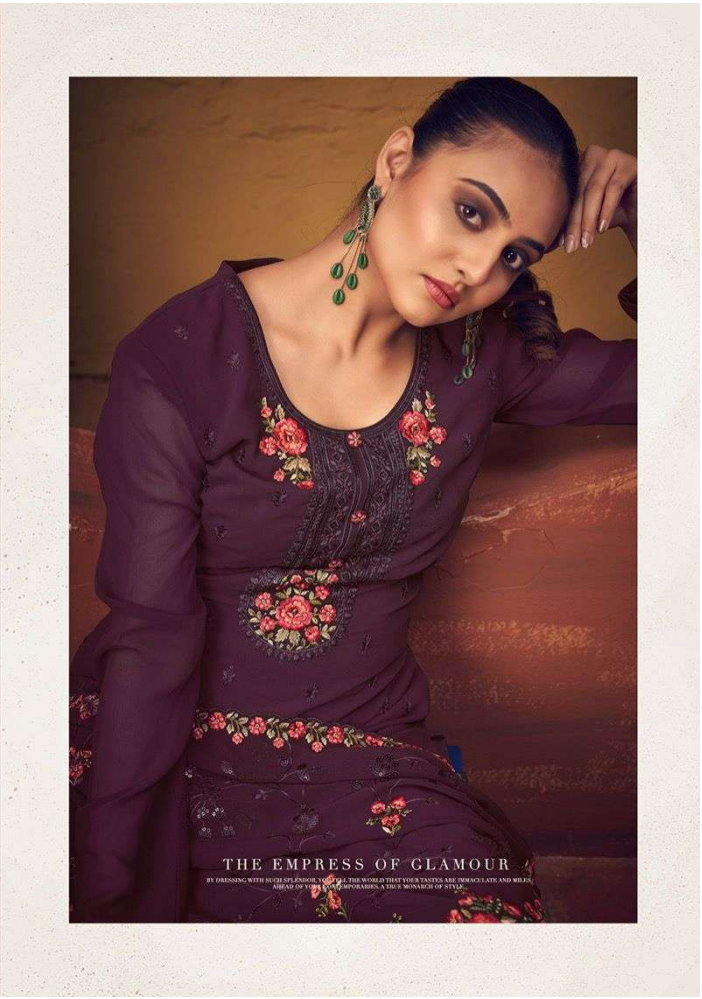

zubeda®
essence to be seen

RANGUN

601

zubeda®
essence to be seen

THE EMPRESS OF GLAMOUR

BY DRESSING WITH SO MUCH GRACE AND ELEGANCE, SHE TELLS THE WORLD THAT SHE IS THE ONE WHO SETS THE TRENDS AND HELDS
HEARTS OF HER CONTEMPORARIES. A TRUE MONARCH OF STYLE.

zubeda[®]
essence to be seen

RANGUN

:TOP:

HEAVY GEORGETTE WITH EMBROIDERY

:DUPATTA:

GEORGETTE WITH EMBROIDERY SEQUENCE WORK

:BOTTOM:

HEAVY SANTOON