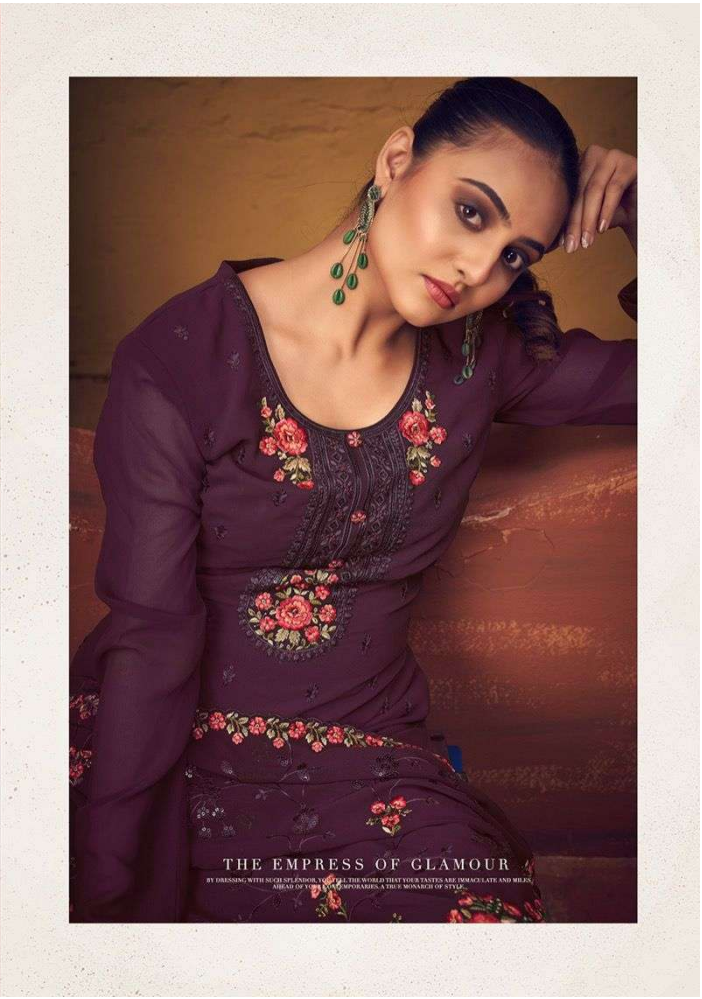

zubeda®
essence to be seen

RANGUN

601

zubeda®
essence to be seen

THE EMPRESS OF GLAMOUR

BY DRESSING WITH SO MUCH GRACE AND ELEGANCE, SHE TELLS THE WORLD THAT SHE IS THE ONE WHO SETS THE TRENDS AND HELDS
THE REINS OF YOUR CONTEMPORARIES. A TRUE MONGER OF STYLE.

zubeda[®]
essence to be seen

RANGUN

:TOP:

HEAVY GEORGETTE WITH EMBROIDERY

:DUPATTA:

GEORGETTE WITH EMBROIDERY SEQUENCE WORK

:BOTTOM:

HEAVY SANTOON