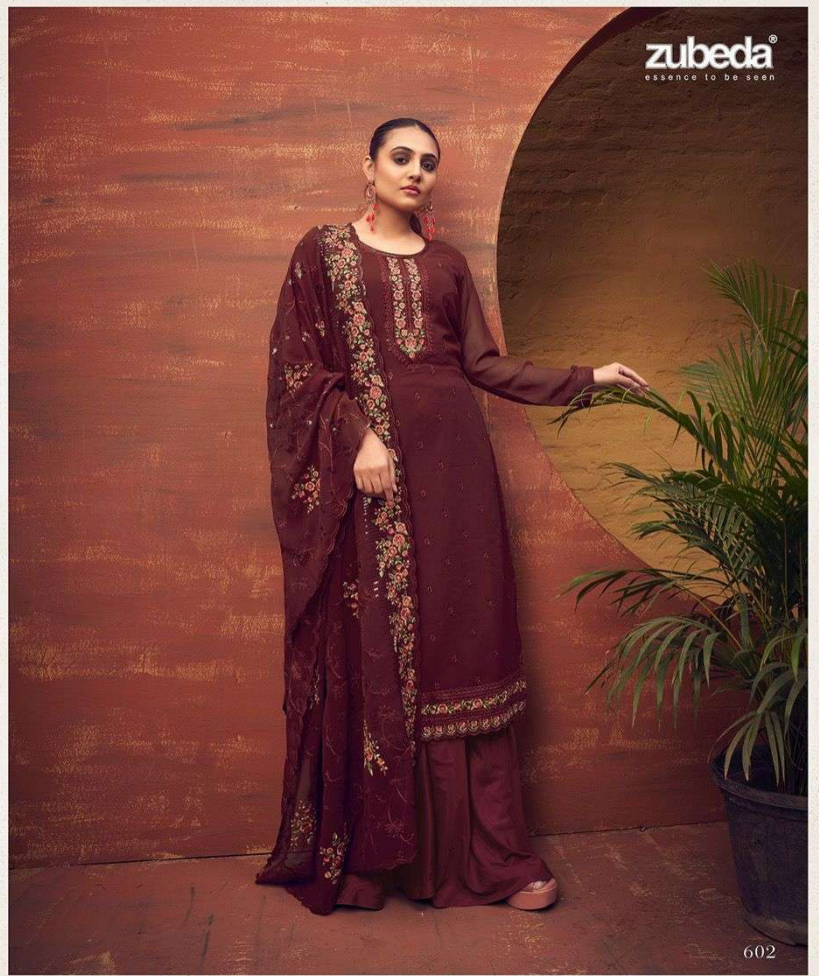

zubeda®  
essence to be seen

RANGUN

601

zubeda®  
essence to be seen

THE EMPRESS OF GLAMOUR

BY DRESSING WITH SO MUCH GRACE AND ELEGANCE, SHE TELLS THE WORLD THAT SHE IS THE ONE WHO SETS THE TRENDS AND HELDS  
THE REINS OF YOUR CONTEMPORARIES. A TRUE MONGER OF STYLE.

**zubeda**<sup>®</sup>  
essence to be seen

# RANGUN

**:TOP:**

HEAVY GEORGETTE WITH EMBROIDERY

**:DUPATTA:**

GEORGETTE WITH EMBROIDERY SEQUENCE WORK

**:BOTTOM:**

HEAVY SANTOON

RATE :- 1625/-