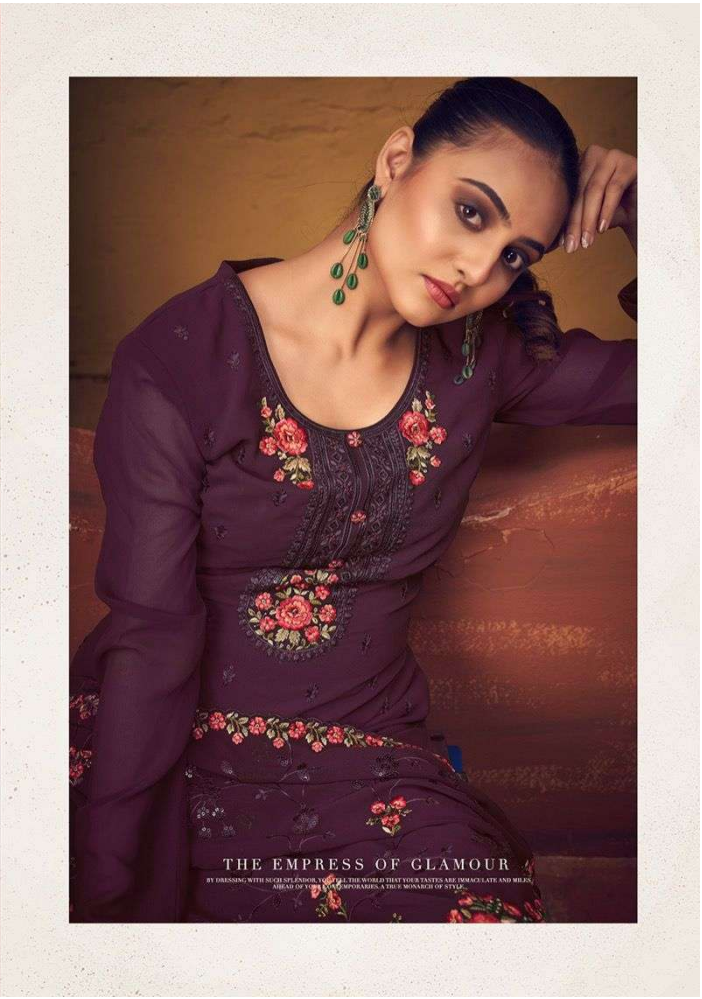

zubeda®  
essence to be seen

RANGUN

601

zubeda®  
essence to be seen

THE EMPRESS OF GLAMOUR

BY DRESSING WITH SO MUCH GRACE AND ELEGANCE, SHE TELLS THE WORLD THAT SHE IS THE ONE WHO SETS THE TRENDS AND HELDS  
THE REINS OF YOUR CONTEMPORARIES. A TRUE MONGER OF STYLE.

**zubeda**<sup>®</sup>  
essence to be seen

# RANGUN

**:TOP:**

HEAVY GEORGETTE WITH EMBROIDERY

**:DUPATTA:**

GEORGETTE WITH EMBROIDERY SEQUENCE WORK

**:BOTTOM:**

HEAVY SANTOON

RATE :- 1625/-