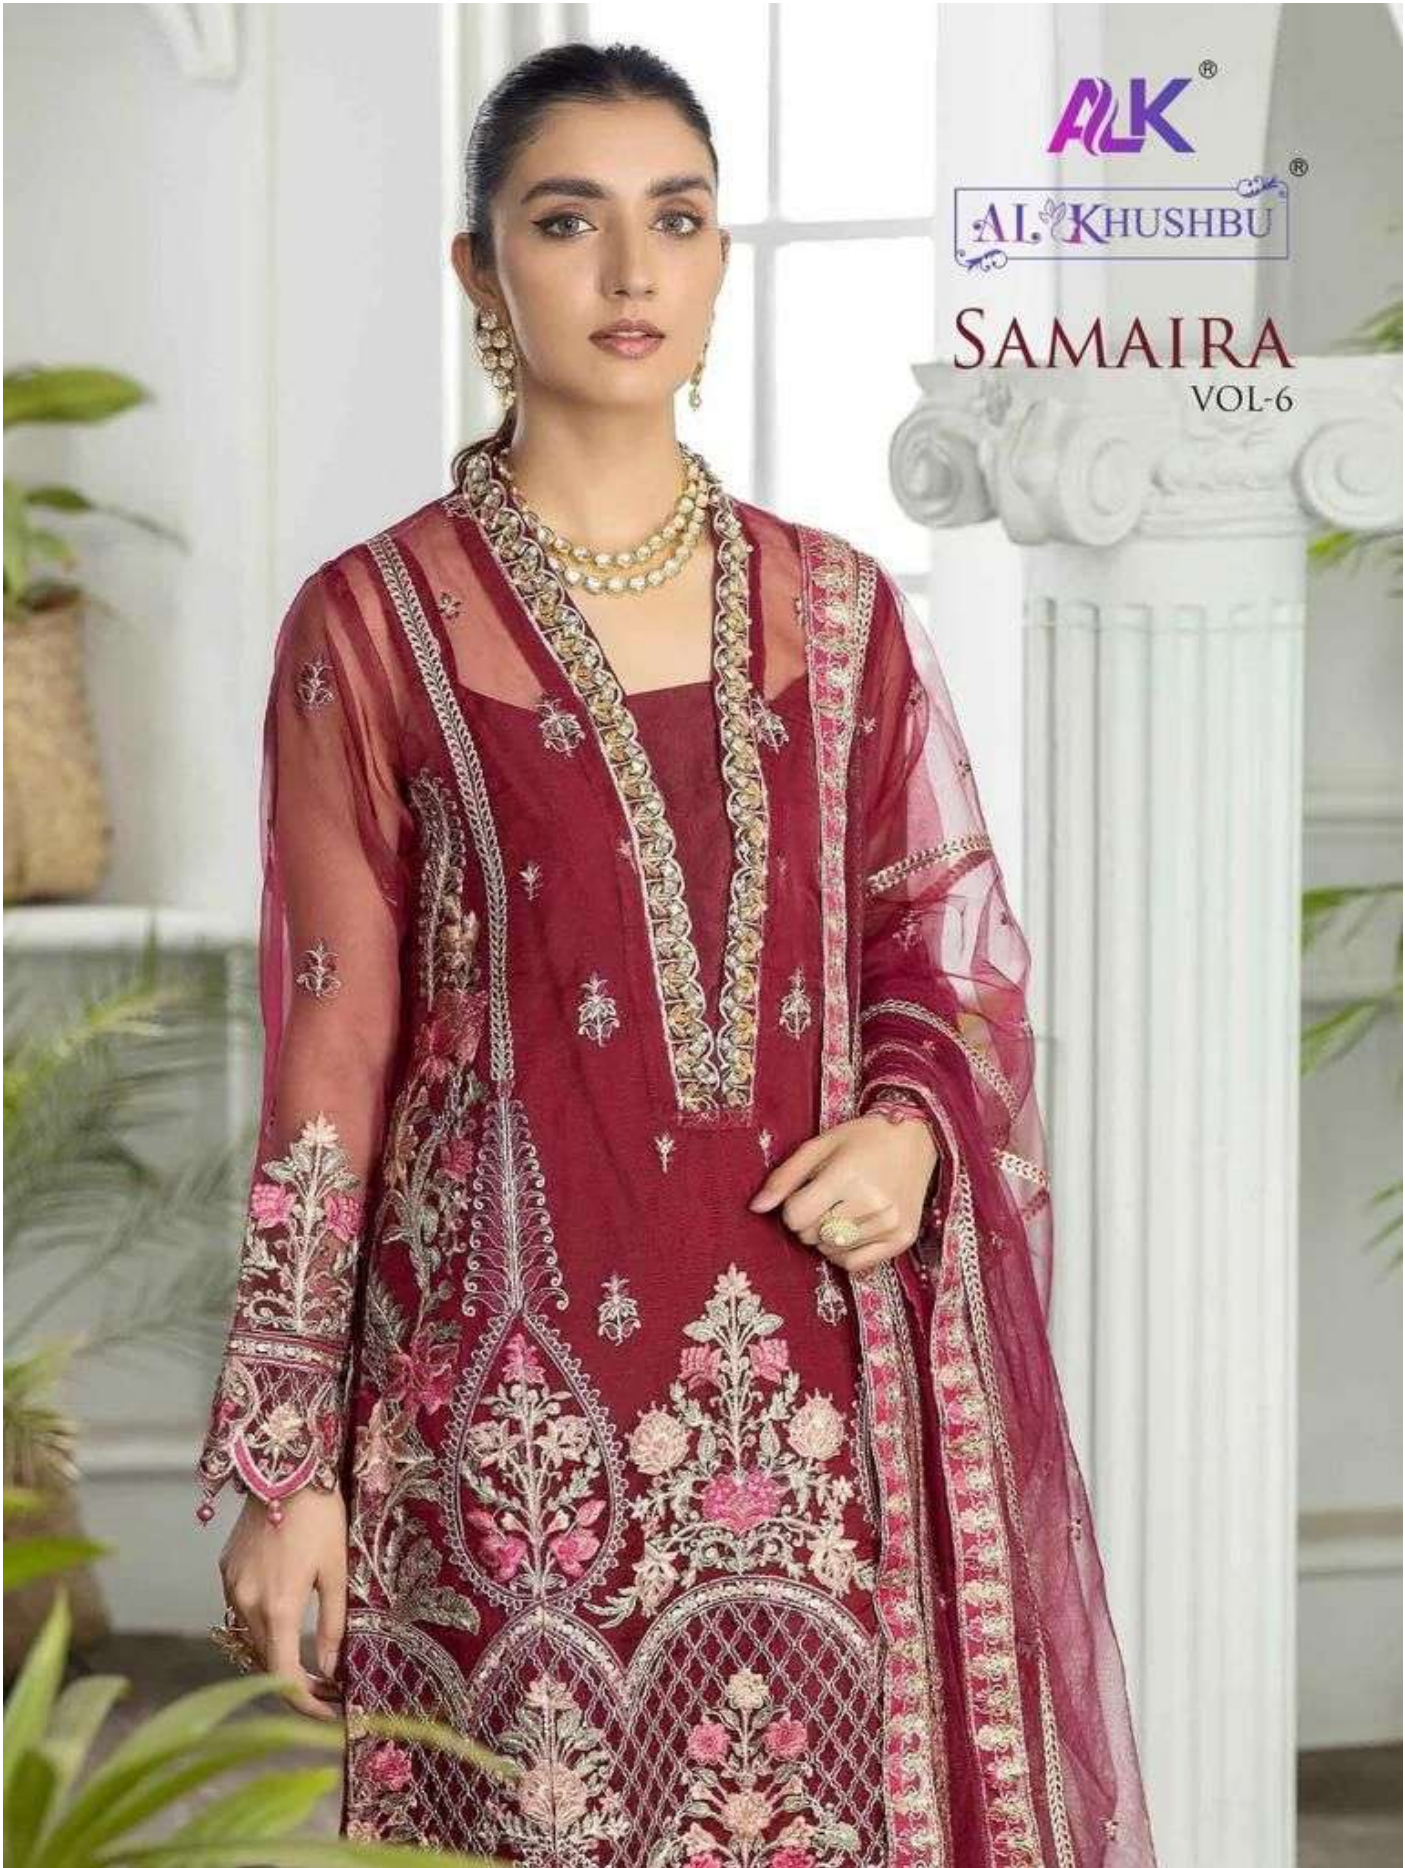

ALK[®]

AL KHUSHBU[®]

SAMAIRA
VOL-6

ALK[®]

AL KHUSHBU[®]

SAMAIRA
Vol-6

ALK D.No.4080

TOP

Fox Georgette
with Embroidery

BOTTOM-INNER

Dull Santoon

DUPATTA

Net Dupatta

ALK[®]

AL KHUSHBU[®]

SAMAIRA
Vol-6

ALK D.No.4081

TOP

Fox Georgette
with Embroidery

BOTTOM-INNER

Dull Santoon

DUPATTA

Net Dupatta

ALK[®]

AL KHUSHBU[®]

SAMAIRA
Vol-6

ALK D.No.4082

TOP

Fox Georgette
with Embroidery

BOTTOM-INNER

Dull Santoon

DUPATTA