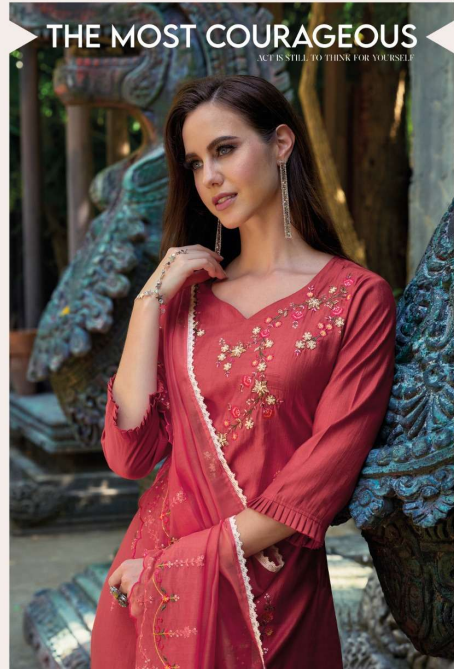

• • • • 13501 • • • •