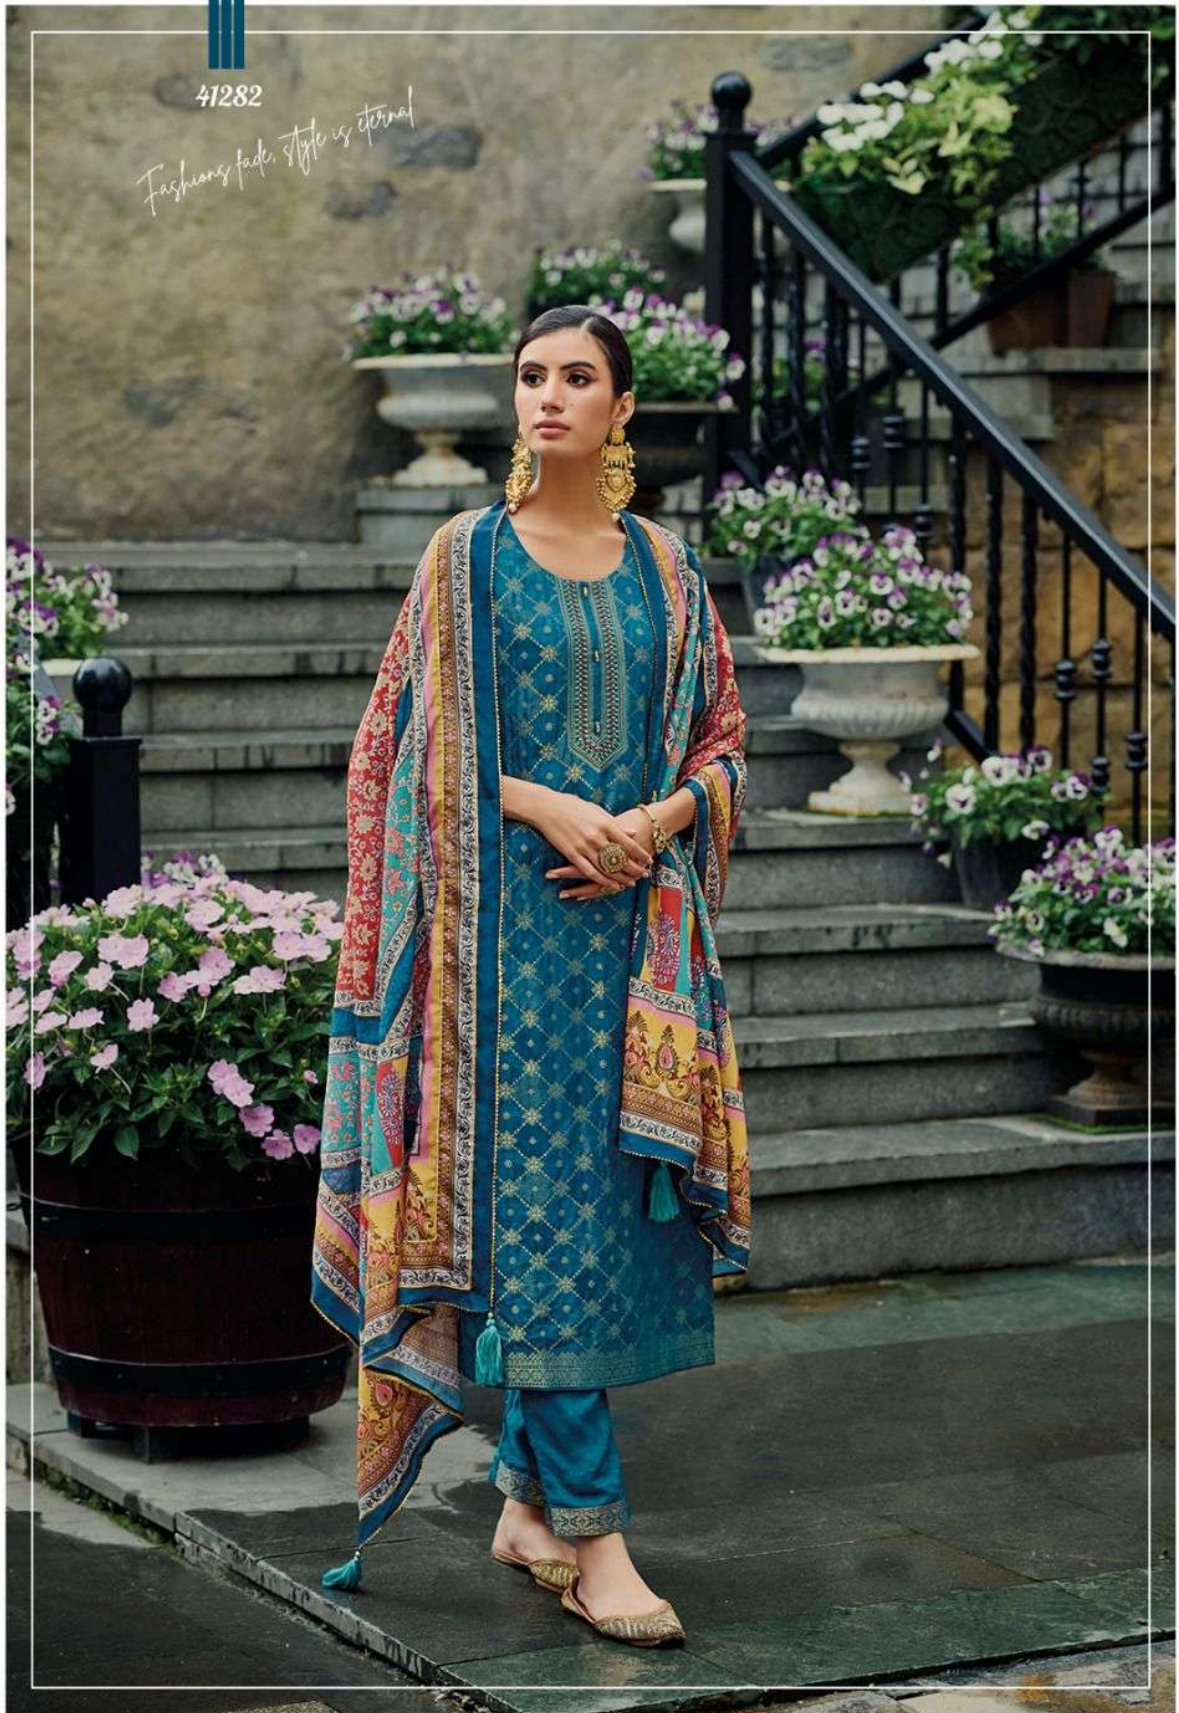

KAILEE™
fashion
INDIAN ETHNIC WEAR

Pearl

KAILEE™

fashion

DESIGN • THREE • MEN

41282

Fashions fade, style is eternal

KAILEE

fashion

ADDIAD ETHNIC WEAR

|||
One is never over-dressed or under-dressed with a Little Dress

KAILEE

INDIAN CLASSIC WEAR

41281

41282

41285

41286

41283

41284

KAILLEE
fashion
DESIGN • CRAFT • WEAVE
Pearl