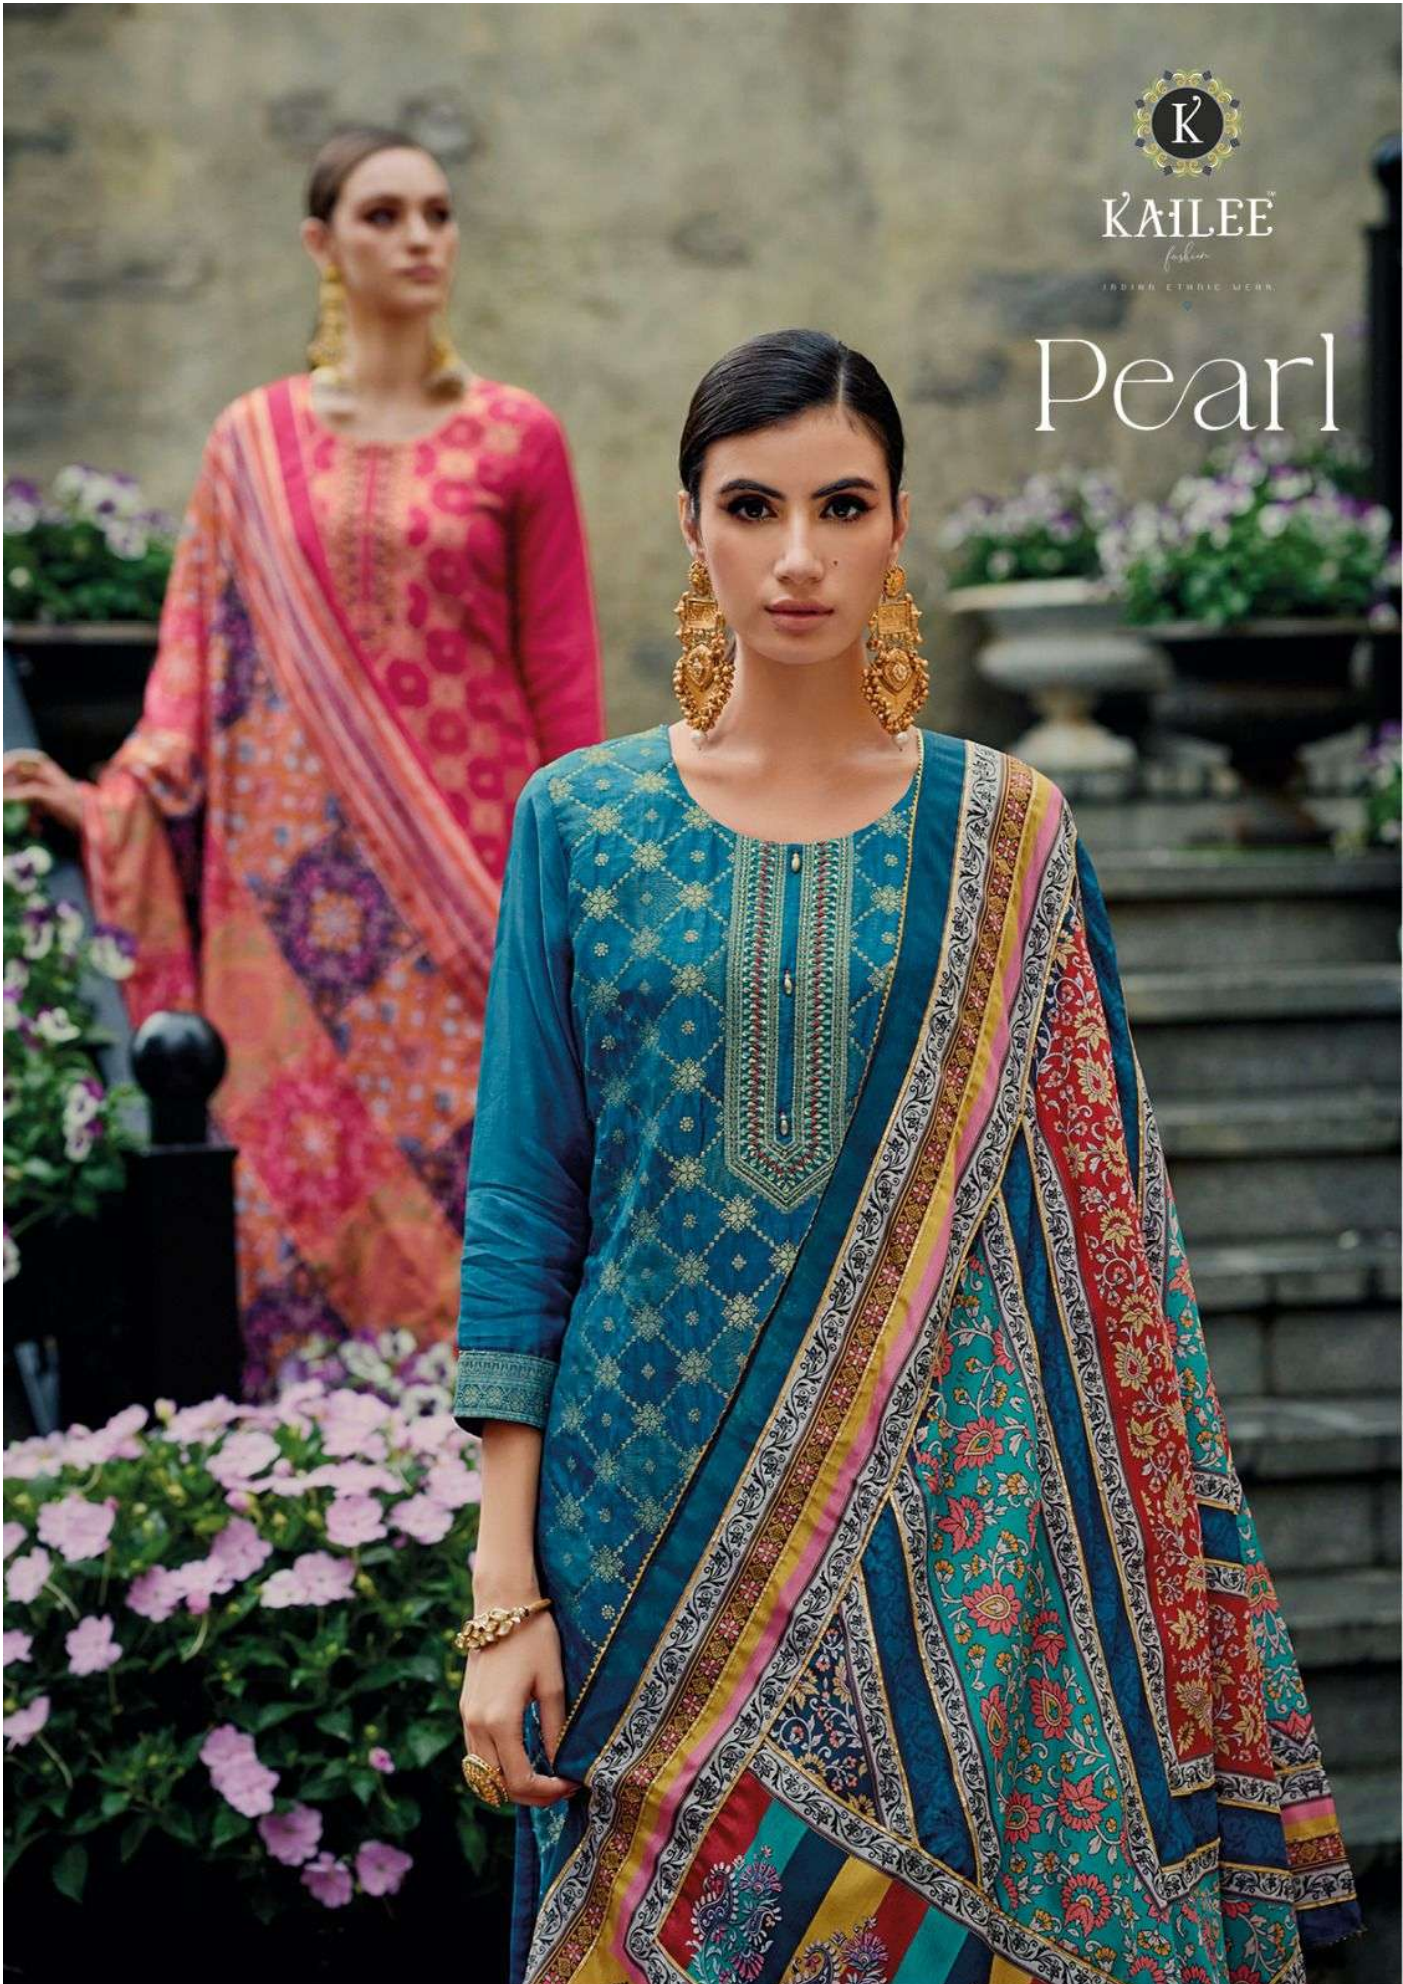

KAILEE™
fashion
INDIAN ETHNIC WEAR

Pearl

KAILEE™

fashion

DESIGN • THREE • MEN

41282

Fashions fade, style is eternal

KAILEE

fashion

ADDIAD ETHNIC WEAR

|||
One is never over-dressed or under-dressed with a Little Dress

KAILEE

INDIAN CLASSIC WEAR

41281

41282

41285

41286

41283

41284

KAILLEE
fashion
DESIGN • CRAFT • WEAVE
Pearl