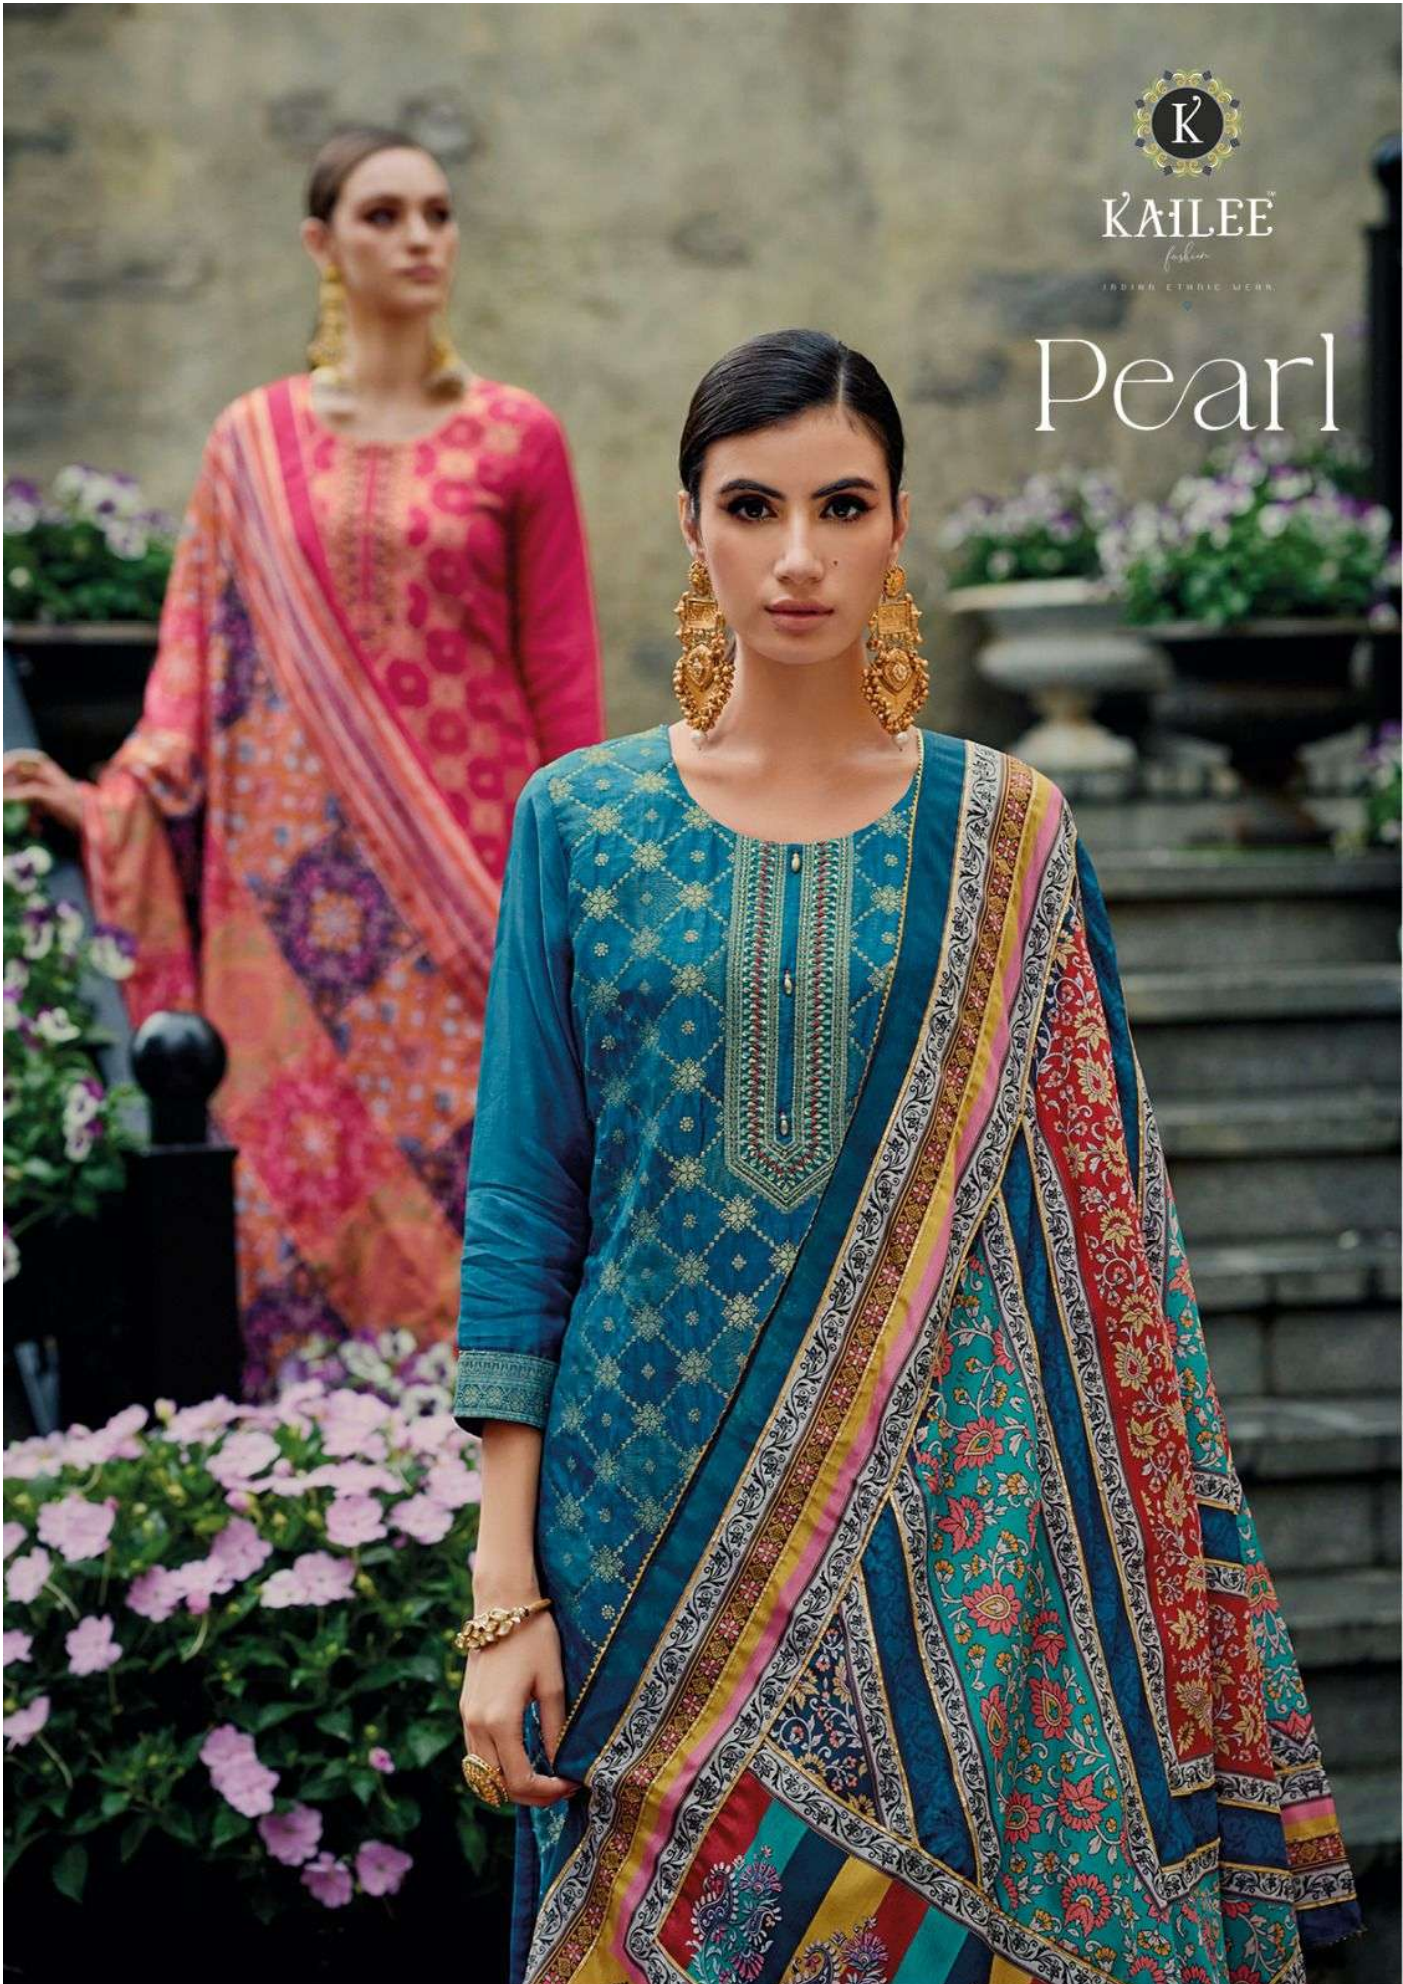

KAILEE™
fashion
INDIAN ETHNIC WEAR

Pearl

KAILEE

fashion

DESIGNER FASHION WEAR

41282

Fashions fade, style is eternal

KAILEE

fashion

ADDIAD ETHNIC WEAR

|||
One is never over-dressed or under-dressed with a Little Dress

KAILEE

INDIAN CLASSIC WEAR

41281

41282

41285

41286

41283

41284

KAILLEE
fashion
DESIGN • CRAFT • WEAVE
Pearl