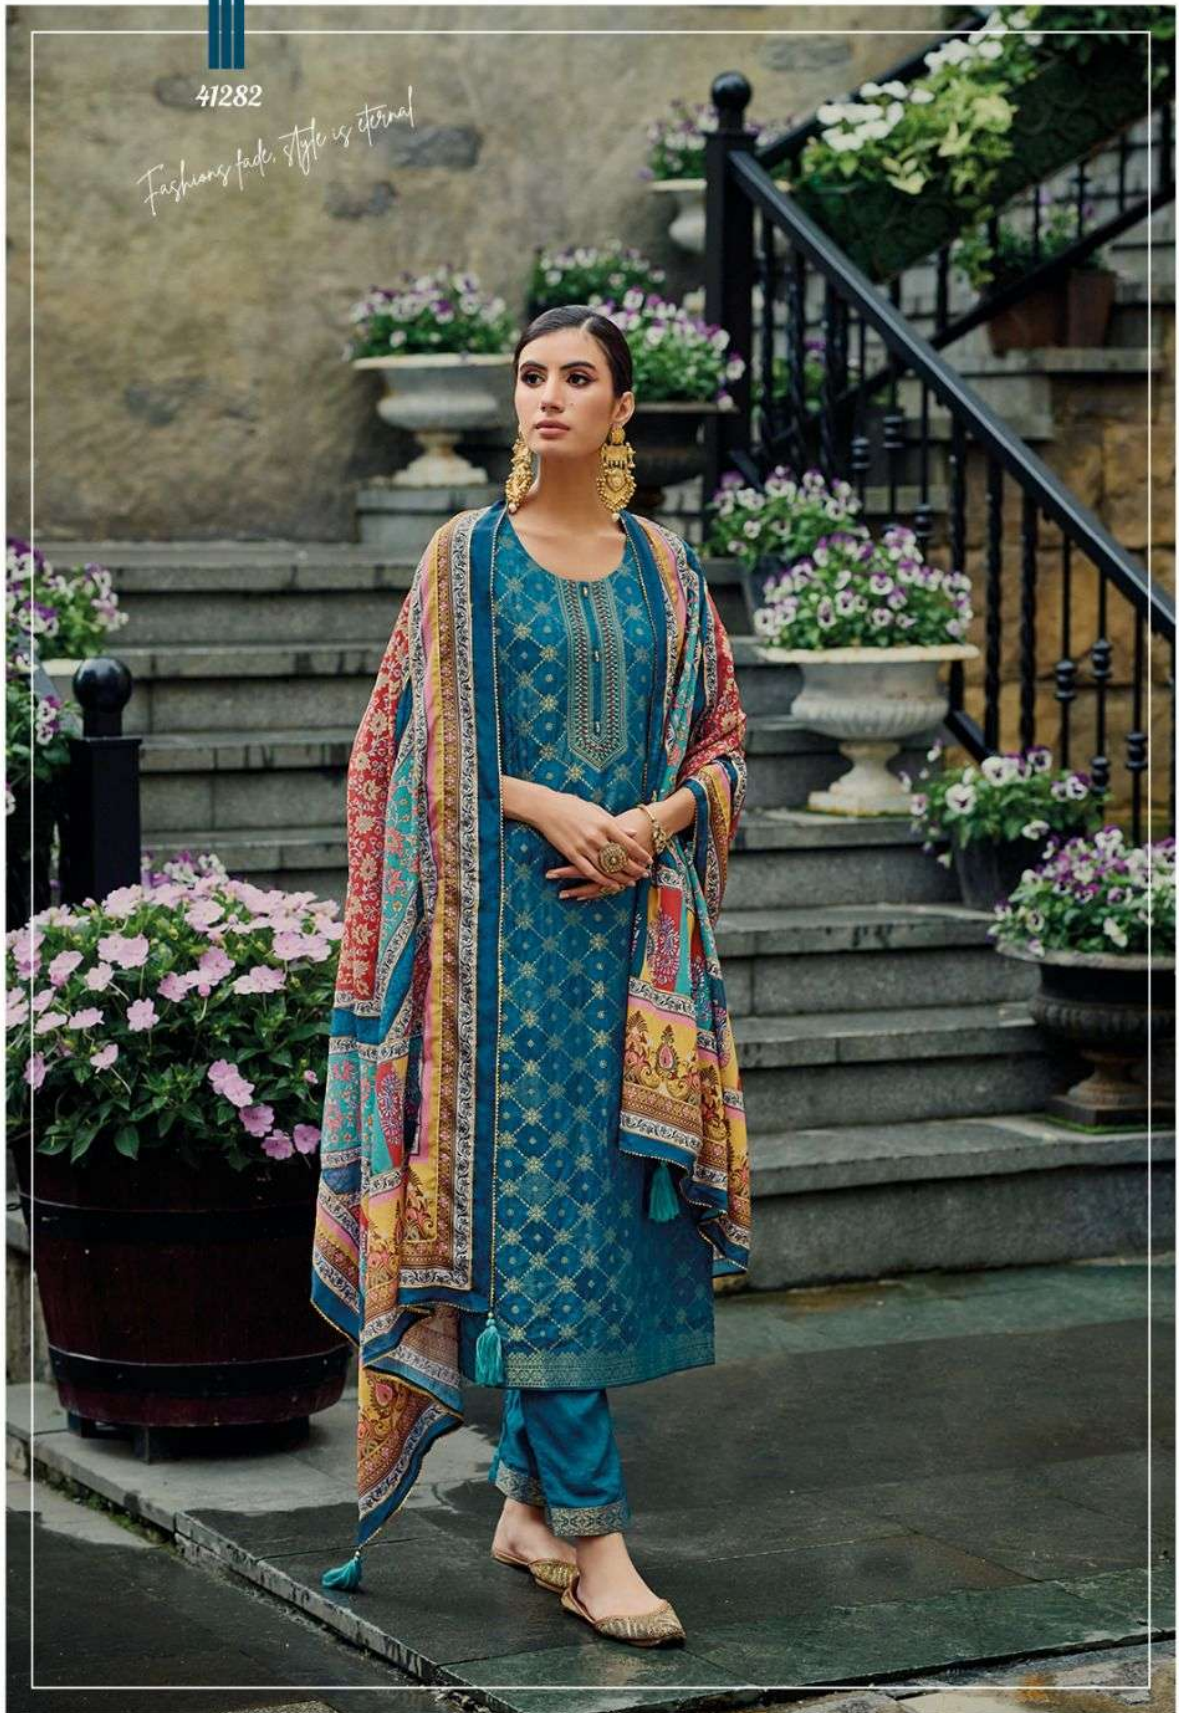

KAILEE™
fashion
INDIAN ETHNIC WEAR

Pearl

KAILEE

fashion

DESIGNER FASHION WEAR

41282

Fashions fade, style is eternal

KAILEE

fashion

ADDIAD ETHNIC WEAR

|||
One is never over-dressed or under-dressed with a Little Dress

KAILEE

INDIAN CLASSIC WEAR

41281

41282

41285

41286

41283

41284

KAILLEE
fashion
DESIGN • CRAFT • WEAVE
Pearl