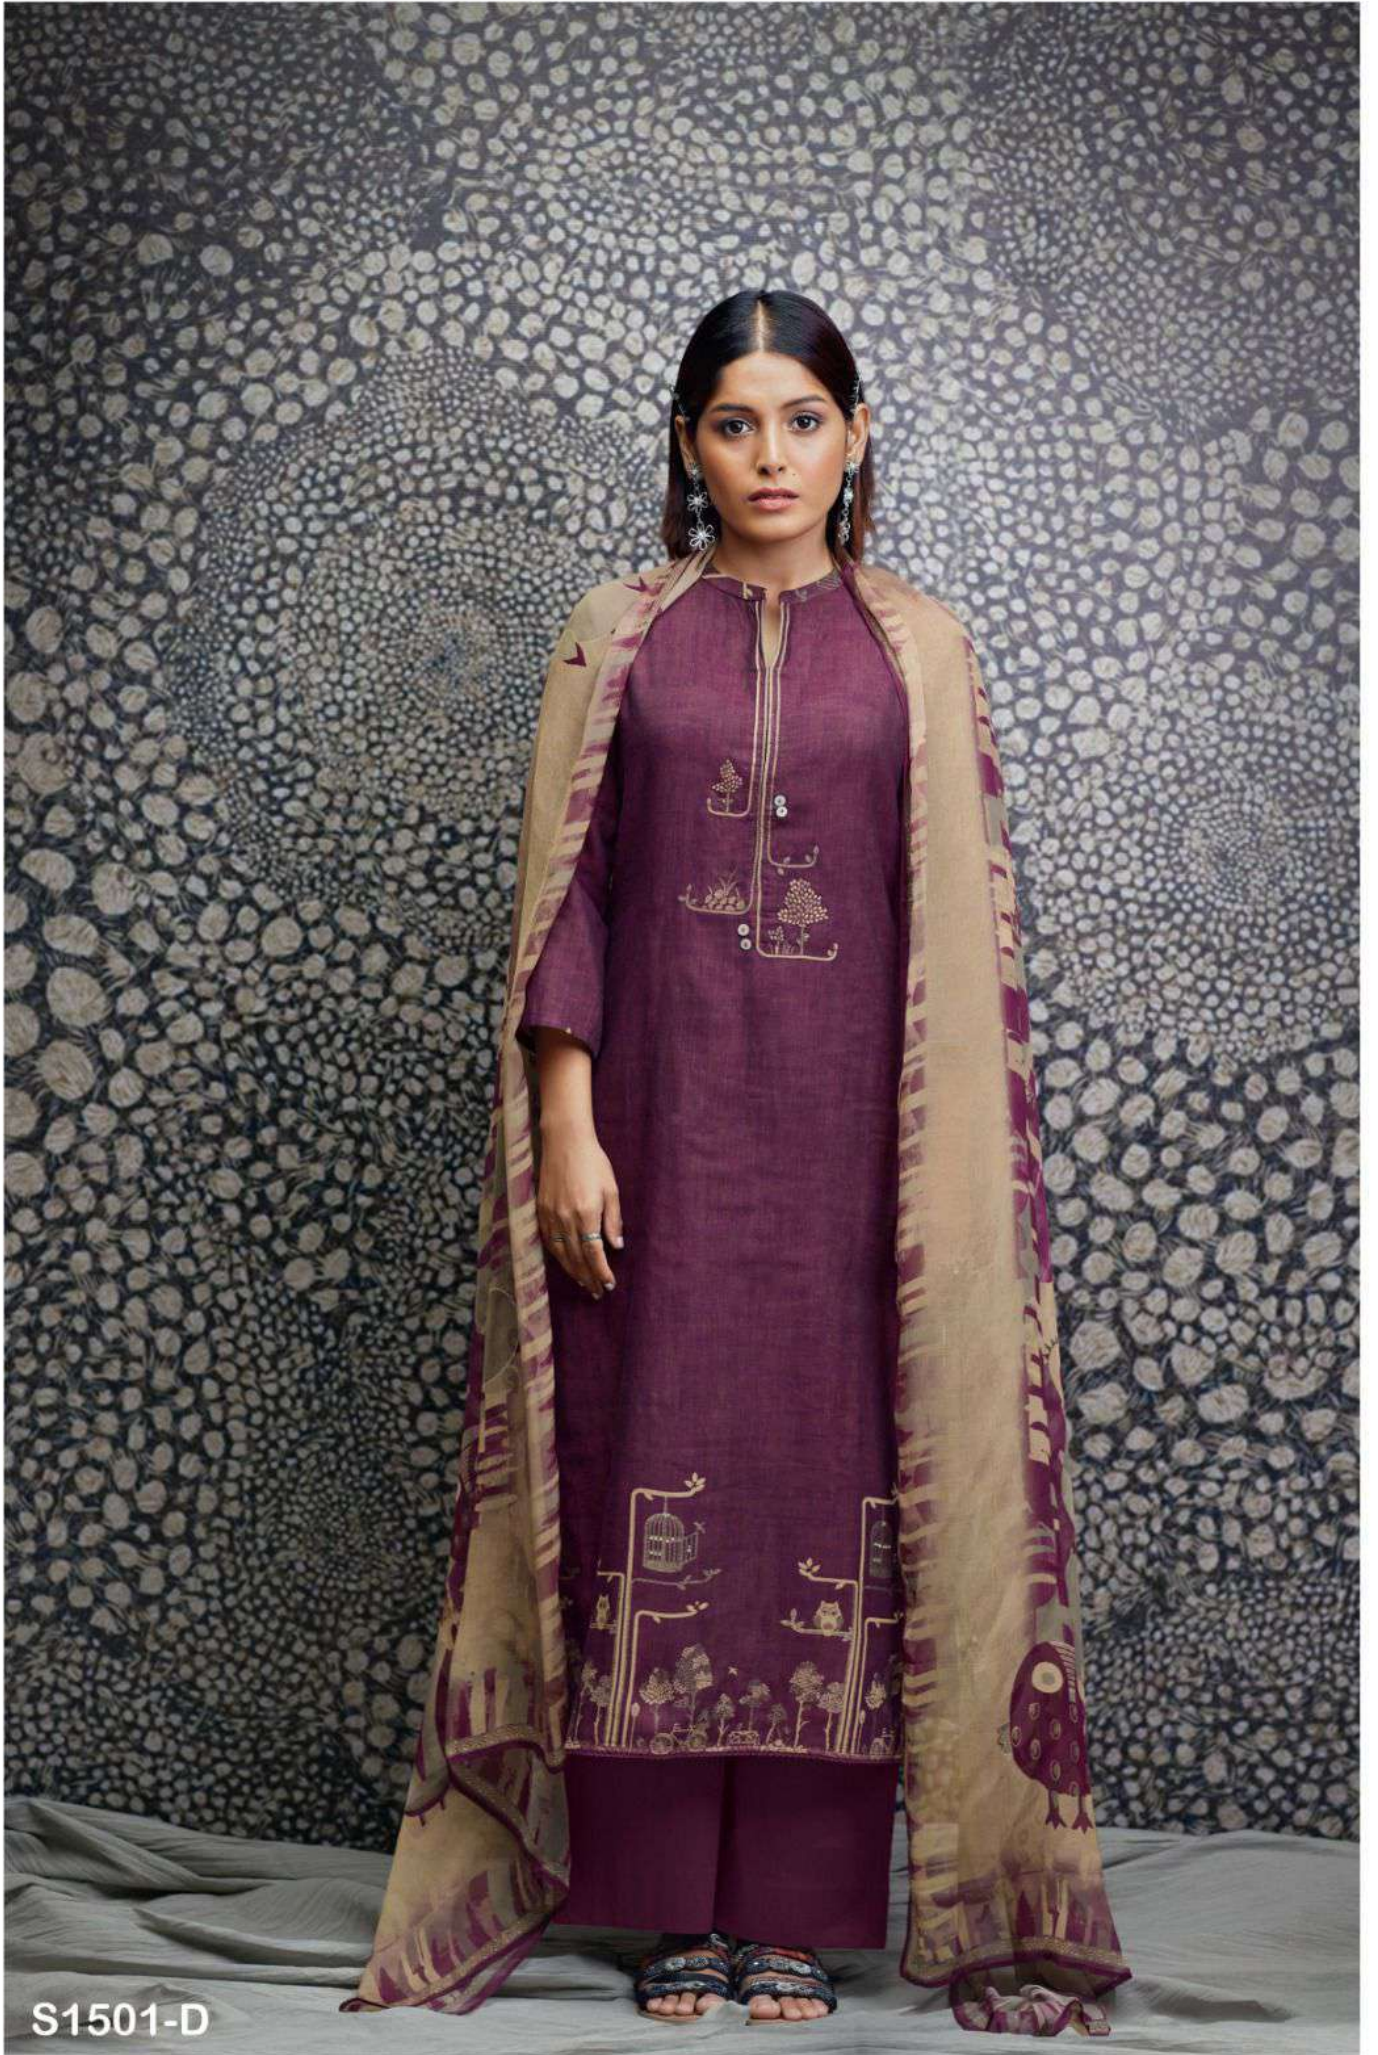

Ganga®
NETRA
S1501

S1501-A

S1501-B

S1501-C

S1501-D

Ganga®
NETRA
S1501- A/B/C/D

PRODUCT NAME	NETRA
D.NO.	S1501
DESCRIPTION	<p>TOP PREMIUM COTTON DOBULE CLOTH JACQUARD WITH EMBROIDERY AND HAND WORK & LACE ON DAMAN</p> <p>BOTTOM PREMIUM COTTON SOLID COLOUR</p> <p>DUPATTA PURE CHIFFON PRINTED</p>
HSN CODE	520831
WHOLESALE PRICE	1875/- EACH+GST(EXTRA)