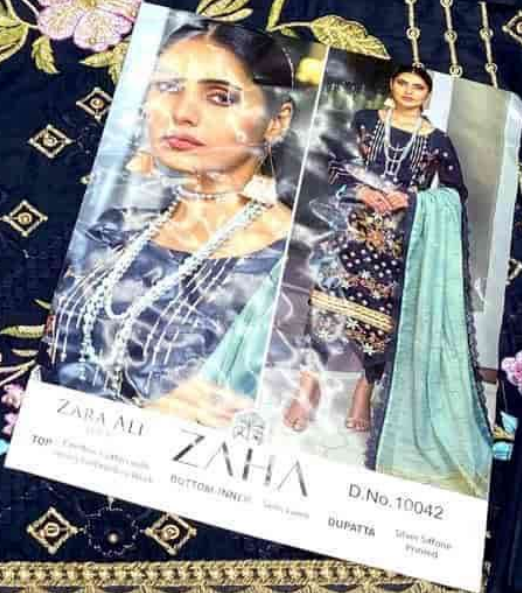

TOP Combric Cotton with
Heavy Embroidery Work

BOTTOM-INNER Semi Lawn

DUPATTA Silver Siffone
Printed

Chiffon Printed Dupatta

Emb Front

Emb Sleeves

Bottom

ZARA ALI
ZAHIA D No 10041
ZARA ALI
ZAHIA D No 10041

ZARA ALI
VOL-2

ZAHA

D.No.10042

TOP Combric Cotton with
Heavy Embroidery Work

BOTTOM-INNER Semi Lawn

DUPATTA

Silver Siffone
Printed

*Chiffon Printed
Dupatta*

Emb Front

Emb Sleeves

Bottom

ZARA ALI
VOL-2

ZAHA

D.No.10043

TOP Combric Cotton with
Heavy Embroidery Work

BOTTOM-INNER Semi Lawn

DUPATTA Silver Siffone
Printed

Emb Front

Emb Sleeves

Chiffon Printed Dupatta

Bottom

ZAHA

ZARA ALI
VOL-2

10041