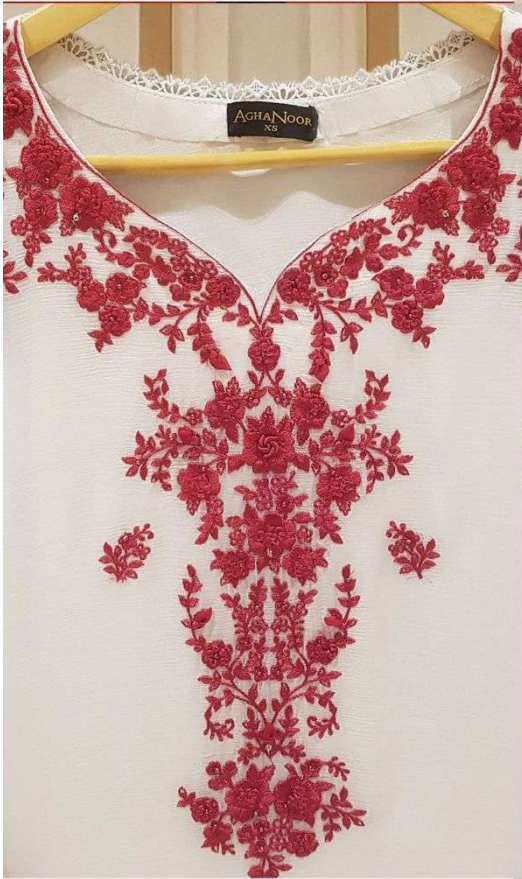

AGHA JAAN
LUXEPRET

SIZE: XL

DNO.1009

CARE INSTRUCTION

DO NOT USE ANY TYPE OF BLEACH OR STAIN REMOVING CHEMICALS
DO NOT OVER EXPOSE DAMP FABRIC TO STRONG SUNLIGHT
IRON AT MODERATE TEMPERATURE

AGHA JAAN
LUXEPRET

SIZE: XL

DNO.1009

CARE INSTRUCTION

DO NOT USE ANY TYPE OF BLEACH OR STAIN REMOVING CHEMICALS
DO NOT OVER EXPOSE DAMP FABRIC TO STRONG SUNLIGHT
IRON AT MODERATE TEMPERATURE