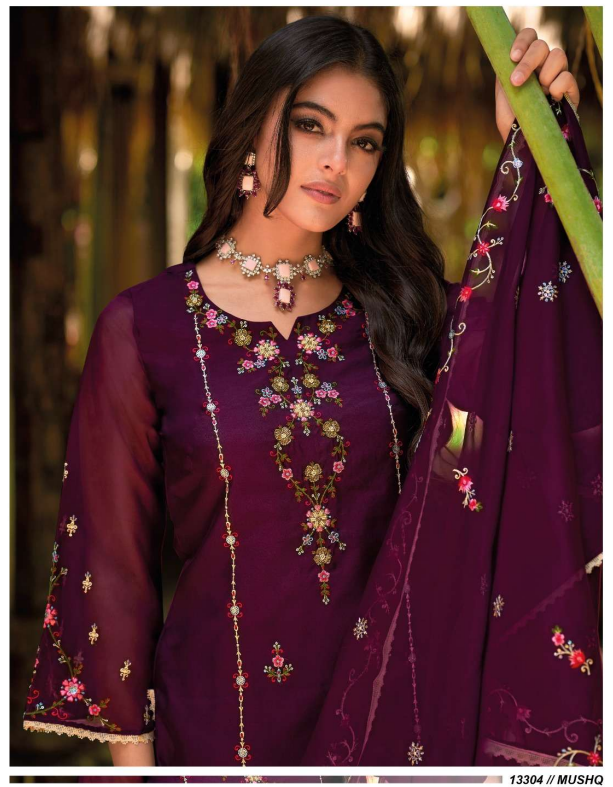

LILY & LALI[®]

GULS PRIDE

A PRODUCT OF Fiona[®] GROUP

MUSHQ

13301 // MUSHQ

13302 // MUSHQ

13303 // MUSHQ

13304 // MUSHQ

13305 // MUSHQ

LILY & LALI[®]
GULS PRIDE
A PRODUCT OF *Fiona* GROUP

MUSHQ

FABRIC DETAILS

TOP

HEAVY EMBROIDERY AND HANDWORK
ON PURE ORGANZA
(KURTI LENGTH 45 INCH)

DUPATTA

EMBROIDERY & SEQUENCE WORK
ON PURE ORGANZA WITH
4 SIDE CROISA LACES

PANT

VISCOSE PANT WITH FANCY CROISA LACE

NOTE - POCKET INSIDE THE PANT

LILY&LALI®
GULS PRIDE
A PRODUCT OF FORDI GROUP

M
MUSHQ

13301 // MUSHQ

13302 // MUSHQ

13303 // MUSHQ