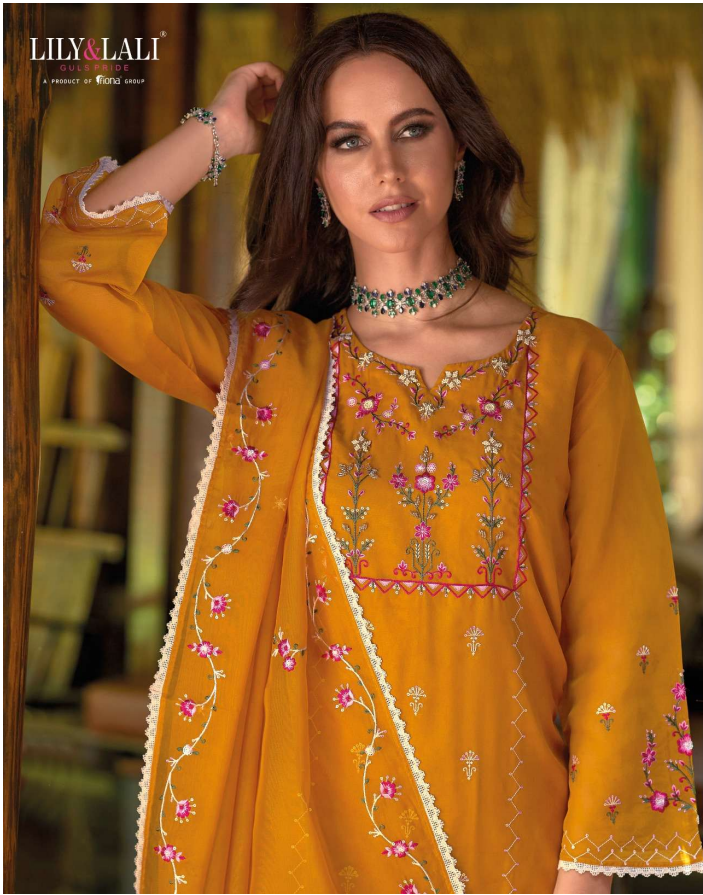

LILY & LALI[®]

GULS PRIDE

A PRODUCT OF Fiona[®] GROUP

MUSHQ

13301 // MUSHQ

13302 // MUSHQ

13303 // MUSHQ

13304 // MUSHQ

13305 // MUSHQ

LILY & LALI[®]
GULS PRIDE
A PRODUCT OF *Fiona* GROUP

MUSHQ

FABRIC DETAILS

TOP

HEAVY EMBROIDERY AND HANDWORK
ON PURE ORGANZA
(KURTI LENGTH 45 INCH)

DUPATTA

EMBROIDERY & SEQUENCE WORK
ON PURE ORGANZA WITH
4 SIDE CROISA LACES

PANT

VISCOSE PANT WITH FANCY CROISA LACE

NOTE - POCKET INSIDE THE PANT

LILY&LALI®
GULS PRIDE
A PRODUCT OF FIONA GROUP

MUSHQ

13301 // MUSHQ

13302 // MUSHQ

13303 // MUSHQ