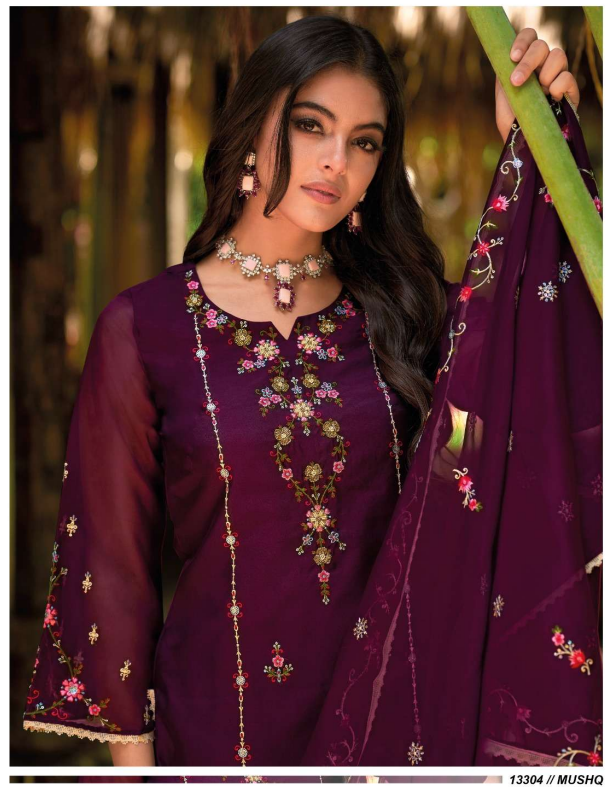

LILY & LALI[®]

GULS PRIDE

A PRODUCT OF Fiona[®] GROUP

MUSHQ

13301 // MUSHQ

13302 // MUSHQ

13303 // MUSHQ

13304 // MUSHQ

13305 // MUSHQ

LILY & LALI[®]
GULS PRIDE
A PRODUCT OF *Fiona* GROUP

MUSHQ

FABRIC DETAILS

TOP

HEAVY EMBROIDERY AND HANDWORK
ON PURE ORGANZA
(KURTI LENGTH 45 INCH)

DUPATTA

EMBROIDERY & SEQUENCE WORK
ON PURE ORGANZA WITH
4 SIDE CROISA LACES

PANT

VISCOSE PANT WITH FANCY CROISA LACE

NOTE - POCKET INSIDE THE PANT

LILY&LALI®
GULS PRIDE
A PRODUCT OF FIONA GROUP

MUSHQ

13301 // MUSHQ

13302 // MUSHQ

13303 // MUSHQ