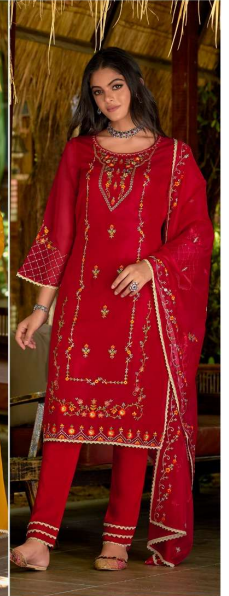

13305 // MUSHQ

13306 // MUSHQ