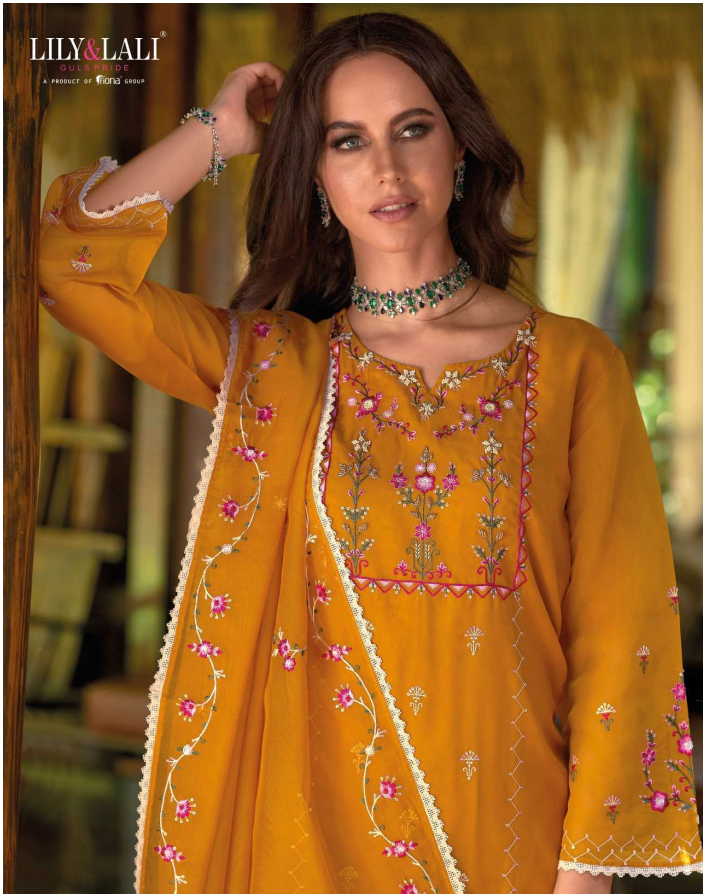

LILY & LALI[®]

GULS PRIDE

A PRODUCT OF Fiona[®] GROUP

MUSHQ

13301 // MUSHQ

13302 // MUSHQ

13303 // MUSHQ

13304 // MUSHQ

13305 // MUSHQ

LILY & LALI[®]
GULS PRIDE
A PRODUCT OF *Fiona* GROUP

MUSHQ

FABRIC DETAILS

TOP

HEAVY EMBROIDERY AND HANDWORK
ON PURE ORGANZA
(KURTI LENGTH 45 INCH)

DUPATTA

EMBROIDERY & SEQUENCE WORK
ON PURE ORGANZA WITH
4 SIDE CROISA LACES

PANT

VISCOSE PANT WITH FANCY CROISA LACE

NOTE - POCKET INSIDE THE PANT

LILY&LALI®
GULS PRIDE
A PRODUCT OF FORDI GROUP

M
MUSHQ

13301 // MUSHQ

13302 // MUSHQ

13303 // MUSHQ