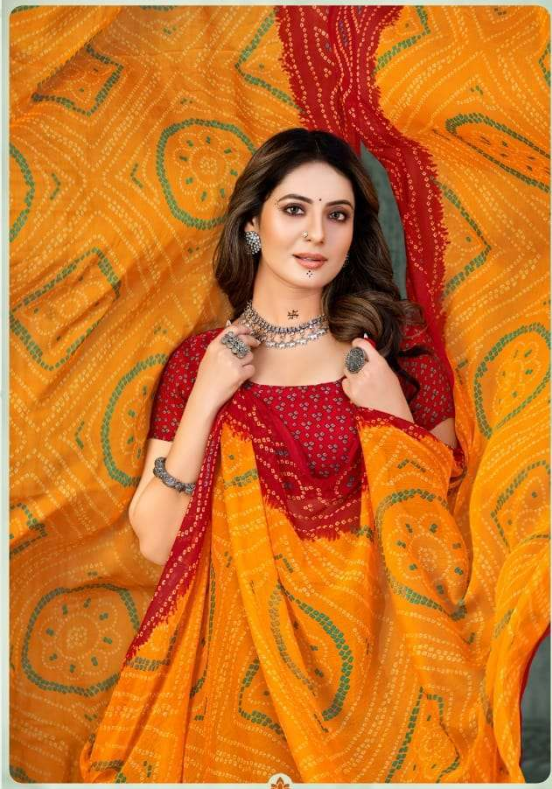

CLASSIC *floral*