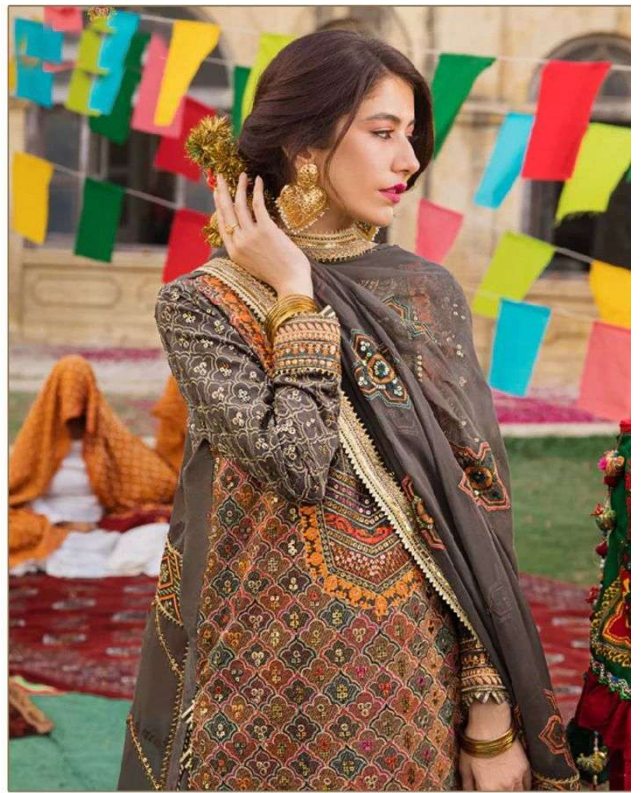

*Serene*<sup>®</sup>  
Pakistani Suit  
A BRAND BY MEGHA EXPORT

S - 177

TOP - FOX GEORGETTE HEAVY  
EMBROIDERED WITH STONE WORK  
INNER BOTTOM - DULL SANTOON  
DUPATTA- NAZNEEN HEAVY  
EMBROIDERED WITH LACE

*Serene*<sup>®</sup>  
Pakistani Suit

A BRAND BY **MEGHA EXPORT**

**S - 177**

**TOP - FOX GEORGETTE HEAVY  
EMBROIDERED WITH STONE WORK  
INNER BOTTOM - DULL SANTOON  
DUPATTA- NAZNEEN HEAVY  
EMBROIDERED WITH LACE**

Serino  
S - 177

TOP - FOX GEORGETTE HEAVY EMBROIDERED WITH STONE WORK  
INNER BOTTOM - DULL SANTOON  
DUPATTA - NAZNEEN HEAVY EMBROIDERED WITH LACE