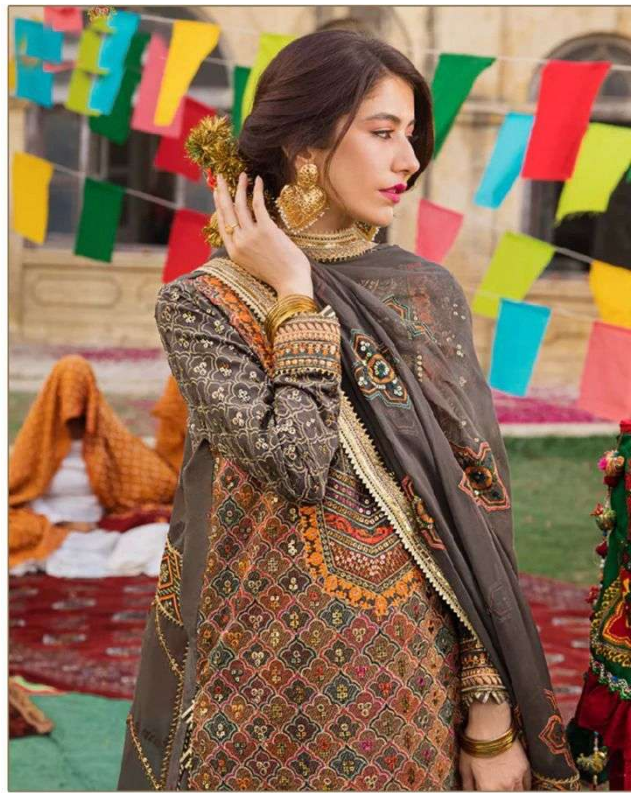

Serene[®]
Pakistani Suit

A BRAND BY **MEGHA EXPORT**

S - 177

**TOP - FOX GEORGETTE HEAVY
EMBROIDERED WITH STONE WORK
INNER BOTTOM - DULL SANTOON
DUPATTA- NAZNEEN HEAVY
EMBROIDERED WITH LACE**

Serene[®]
Pakistani Suit

A BRAND BY **MEGHA EXPORT**

S - 177

**TOP - FOX GEORGETTE HEAVY
EMBROIDERED WITH STONE WORK
INNER BOTTOM - DULL SANTOON
DUPATTA- NAZNEEN HEAVY
EMBROIDERED WITH LACE**

Serino
S - 177

TOP - FOX GEORGETTE HEAVY
EMBROIDERED WITH STONE WORK
INNER BOTTOM - DULL SANTOON
DUPATTA - NAZNEEN HEAVY
EMBROIDERED WITH LACE