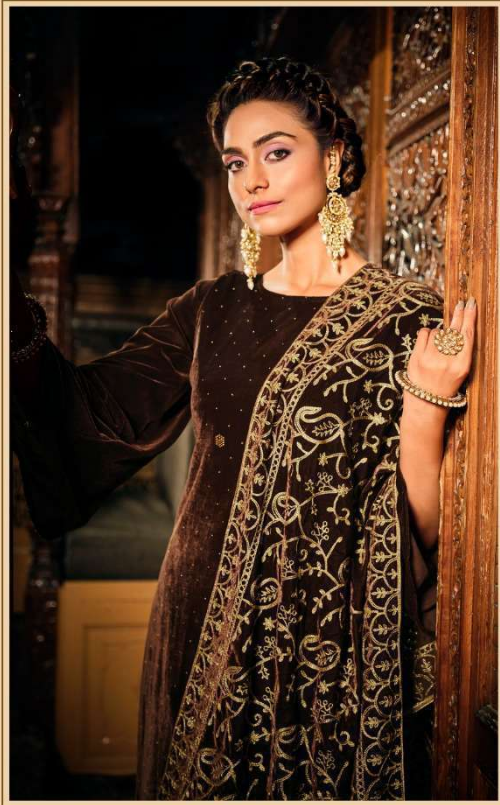

BelliZa®
Designer Studio
Noor-e-Shama

823-006