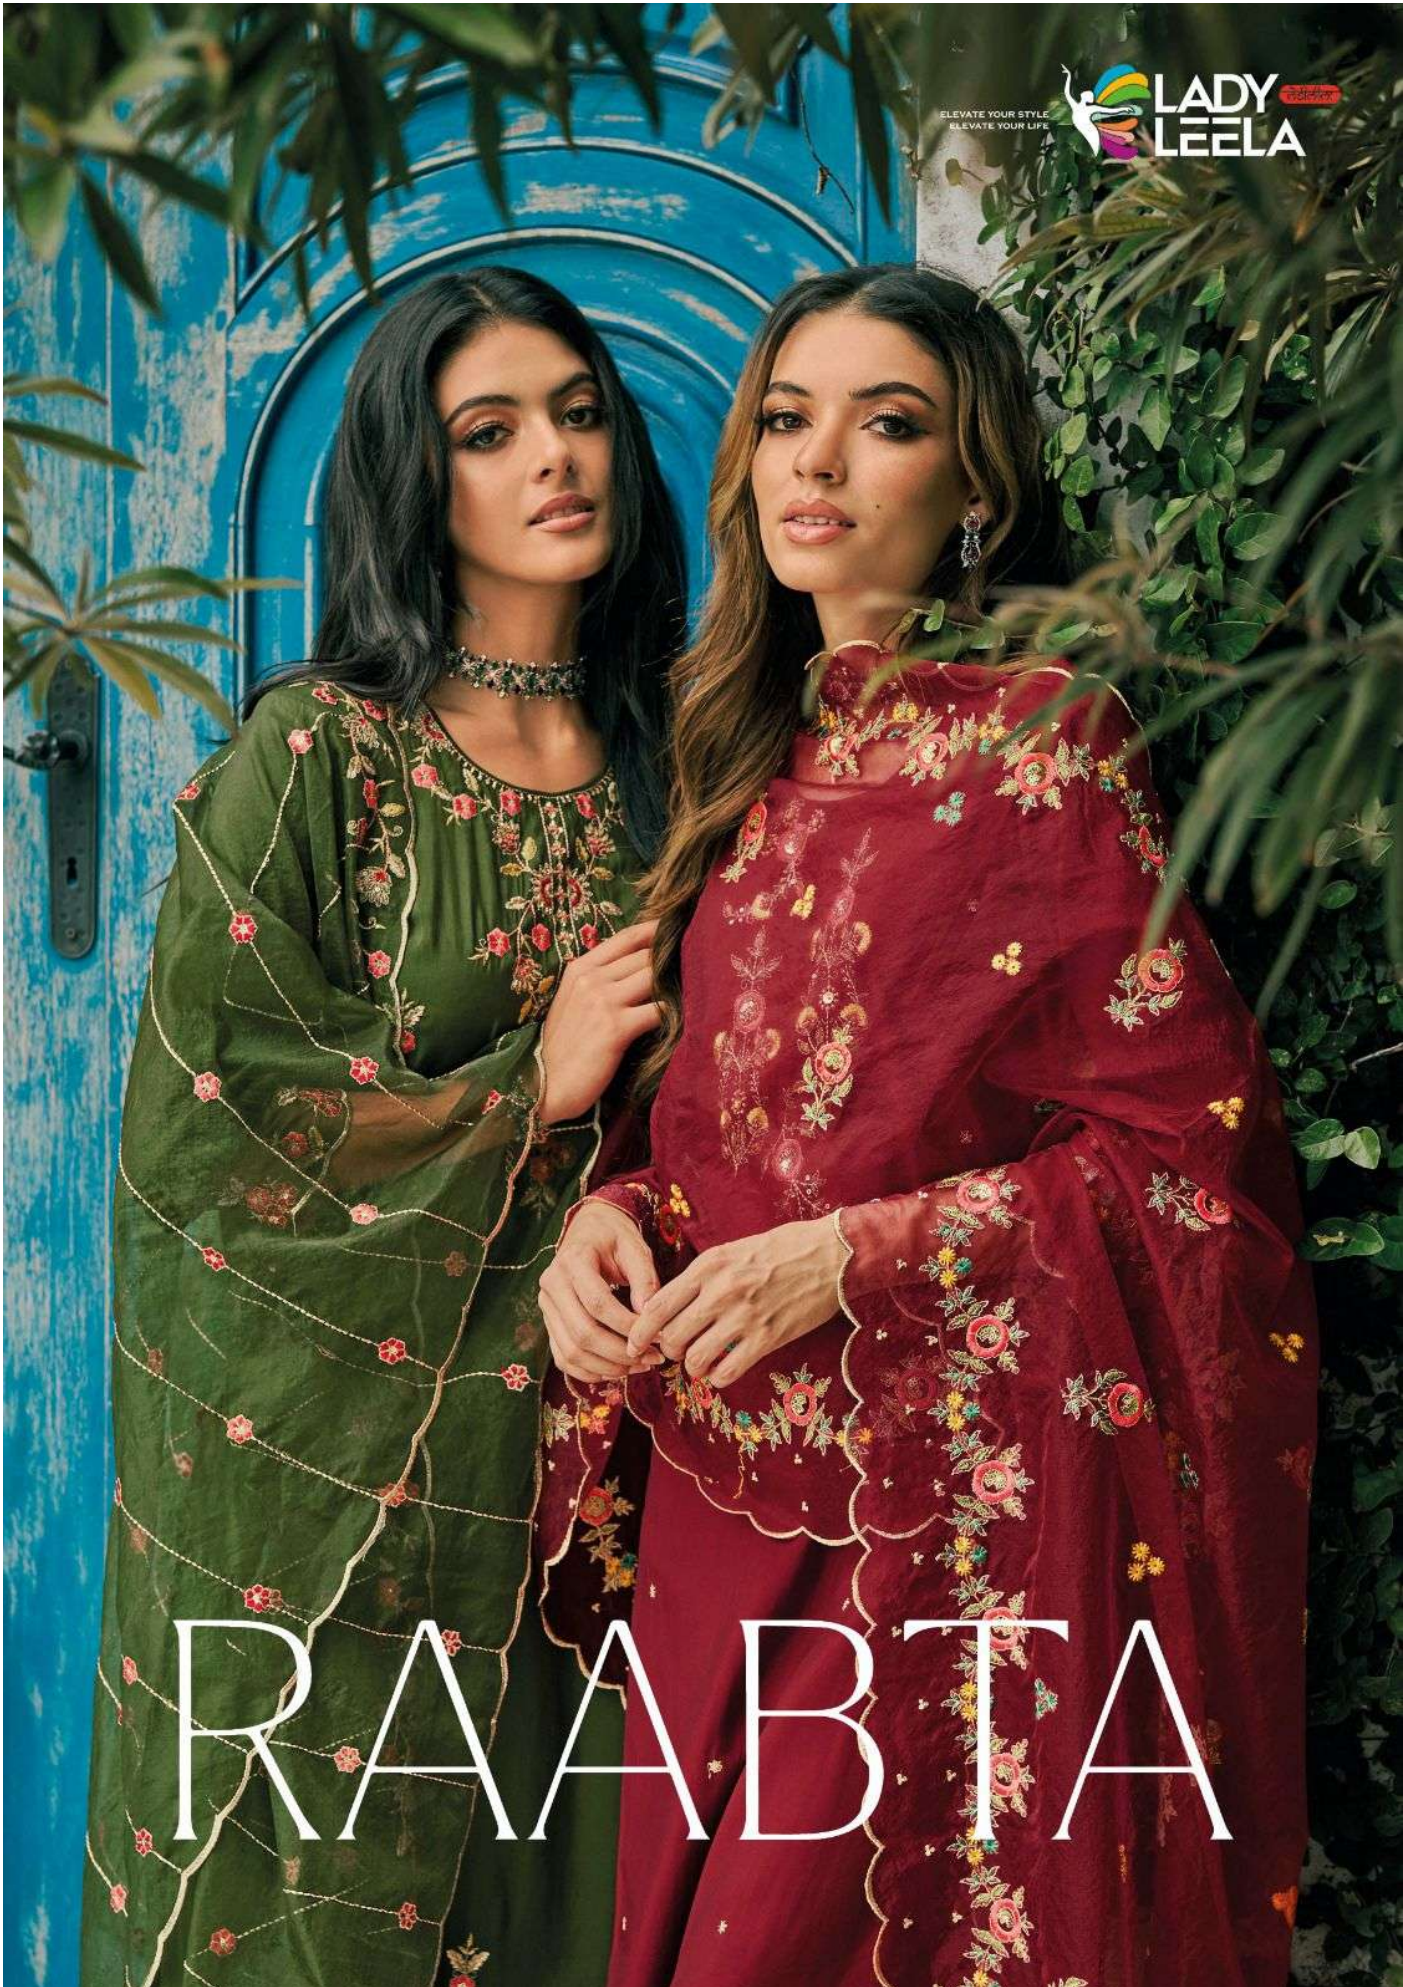

ELEVATE YOUR STYLE
ELEVATE YOUR LIFE

LADY
LEELA

RAABTA

1071

FASHION IS MORE ART THAN ART IS

© 2024 LADY LEELA
ELEVATE YOUR LIFE

LADY
LEELA

ELEVATE YOUR STYLE
ELEVATE YOUR LIFE

LADY
LEELA

1075

ELEGANCE IS ELIMINATION

FABRIC DETAILS

TOP

HEAVY HANDWORK & EMBROIDARY ON PURE VISCOSE FABRIC
KURTI WITH DAMAN WORK & INNER

BOTTOM

PURE VISCOSE FABRIC PANT
WITH BOTTOM WORK

DUPATTA

HEAVY DESIGNER EMBROIDARY ON ORGANZA FABRIC
WITH SCALPING (HEAVY DUPATTA)

SIZES

M L XL XXL 3XL

NOTE

INNER INSIDE EVERY KURTI
POSTER INSIDE EVERY CATALOGUE

1071

1072