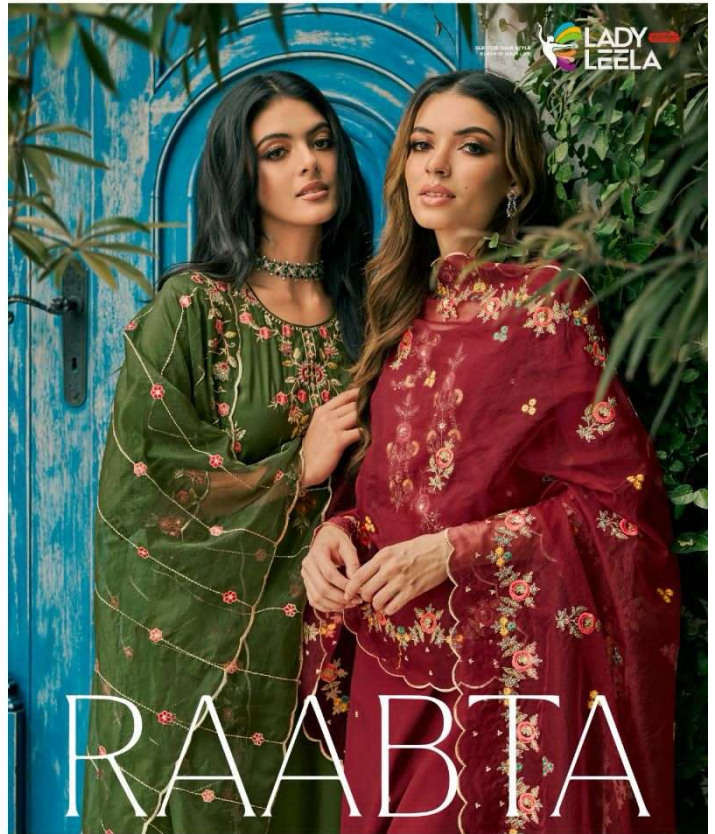

ELEVATE YOUR STYLE
ELEVATE YOUR LIFE

LADY
LEELA

RAABTA

1071

FASHION IS MORE ART THAN ART IS

© 2024 LADY LEELA
ELEVATE YOUR LIFE

LADY
LEELA

ELEVATE YOUR STYLE
ELEVATE YOUR LIFE

LADY
LEELA

1075

ELEGANCE IS ELIMINATION

FABRIC DETAILS

TOP

HEAVY HANDWORK & EMBROIDARY ON PURE VISCOSE FABRIC
KURTI WITH DAMAN WORK & INNER

BOTTOM

PURE VISCOSE FABRIC PANT
WITH BOTTOM WORK

DUPATTA

HEAVY DESIGNER EMBROIDARY ON ORGANZA FABRIC
WITH SCALPING (HEAVY DUPATTA)

SIZES

M L XL XXL 3XL

NOTE

INNER INSIDE EVERY KURTI
POSTER INSIDE EVERY CATALOGUE

1071

1072