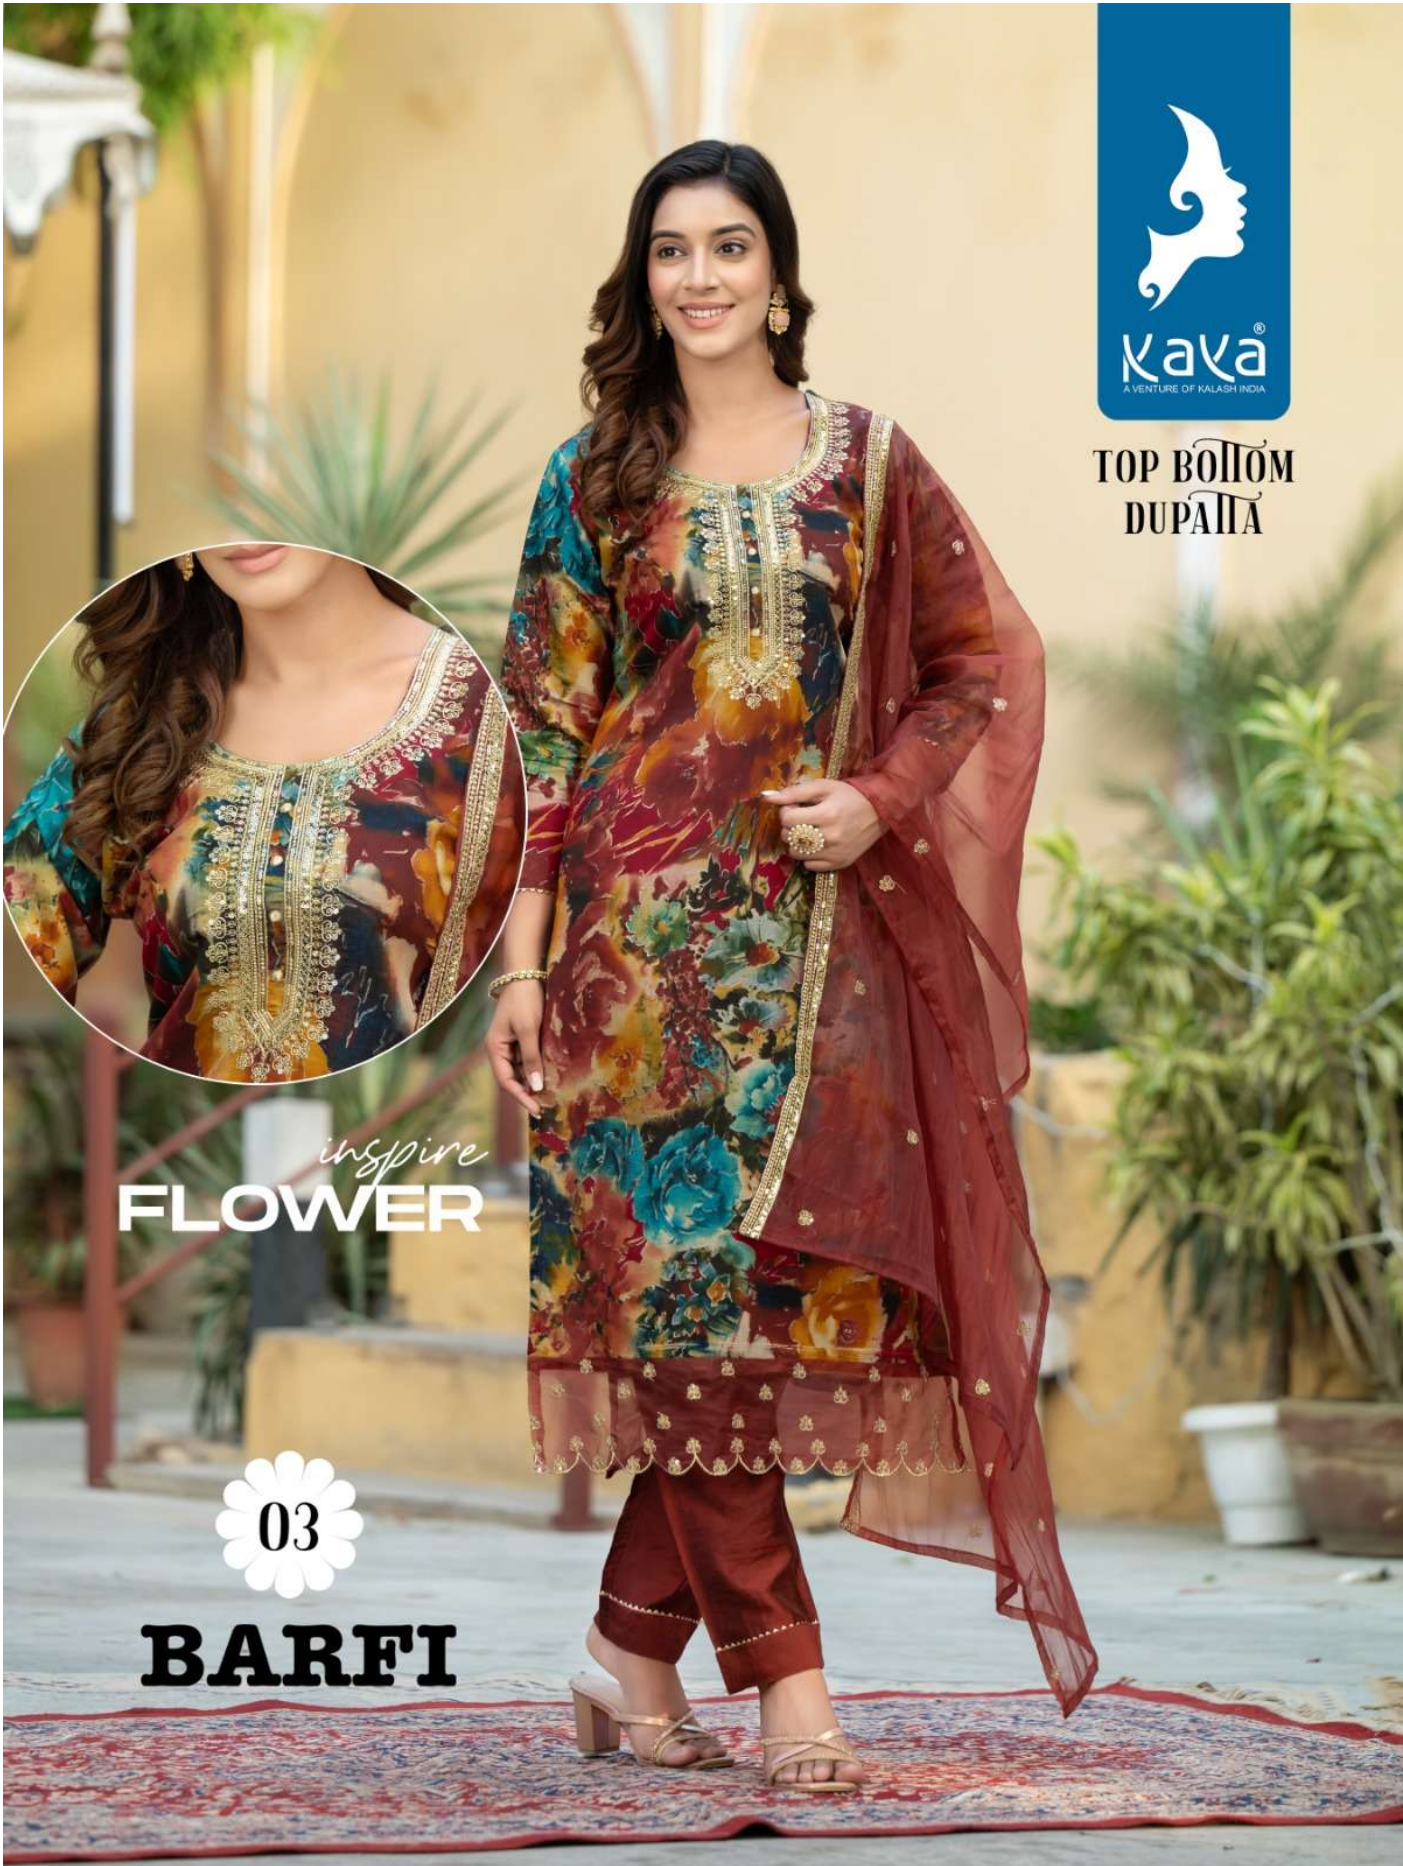

BARFI

Kaya[®]
A VENTURE OF KALASH INDIA

**TOP BOTTOM
DUPATTA**

inspire
FLOWER

BARFI

Kaya[®]
A VENTURE OF KALASH INDIA

**TOP BOTTOM
DUPATTA**

Flower of
PURPLE

color of
DARK

06

BARFI

Kaya
A VENTURE OF KALASH INDIA

**TOP BOTTOM
DUPATTA**

color of
DARK

07

BARFI

TOP BOTTOM
DUPATTA

shade of
BLUE

08

BARFI

BARFI