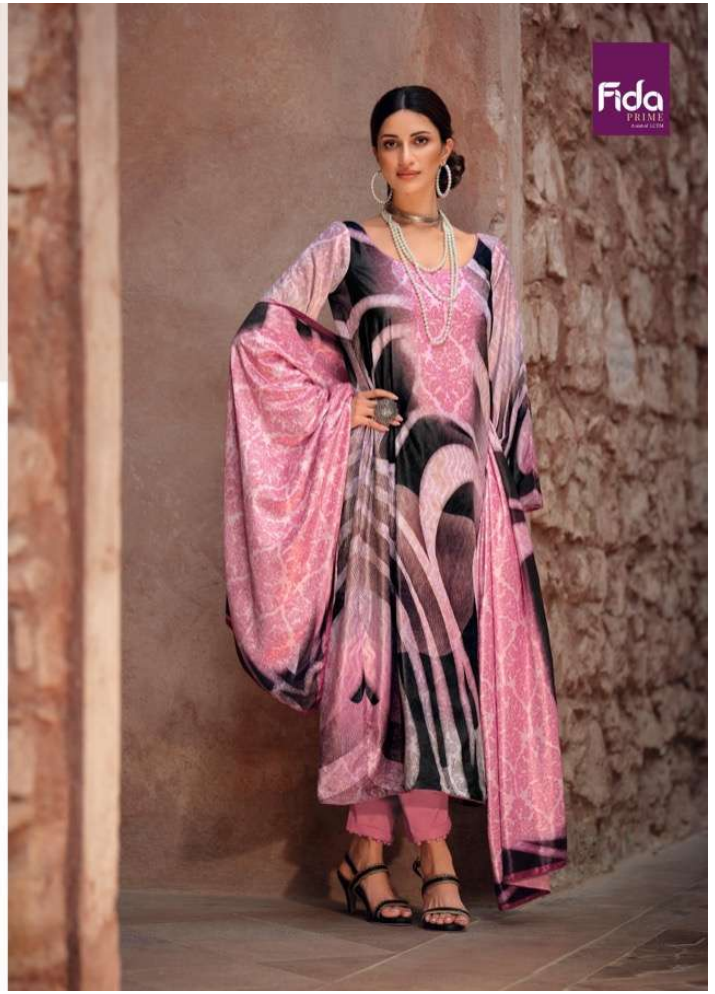

1001 

1002

1003

❁ 1005

Fida
PRIME
SINCE 1998

1006

Fida
PRIME
SINCE 1998

NEEL

TOP : DIGITAL VELVET.
BOTTOM : SHAHTOOSH SOLID.
DUPATTA : DIGITAL VELVET STOLE D/P

TOTAL SUITS	TOTAL AMOUNT	RATE
06	7,776/-	1296/-

1001

1002

1003

1004

1005

1006