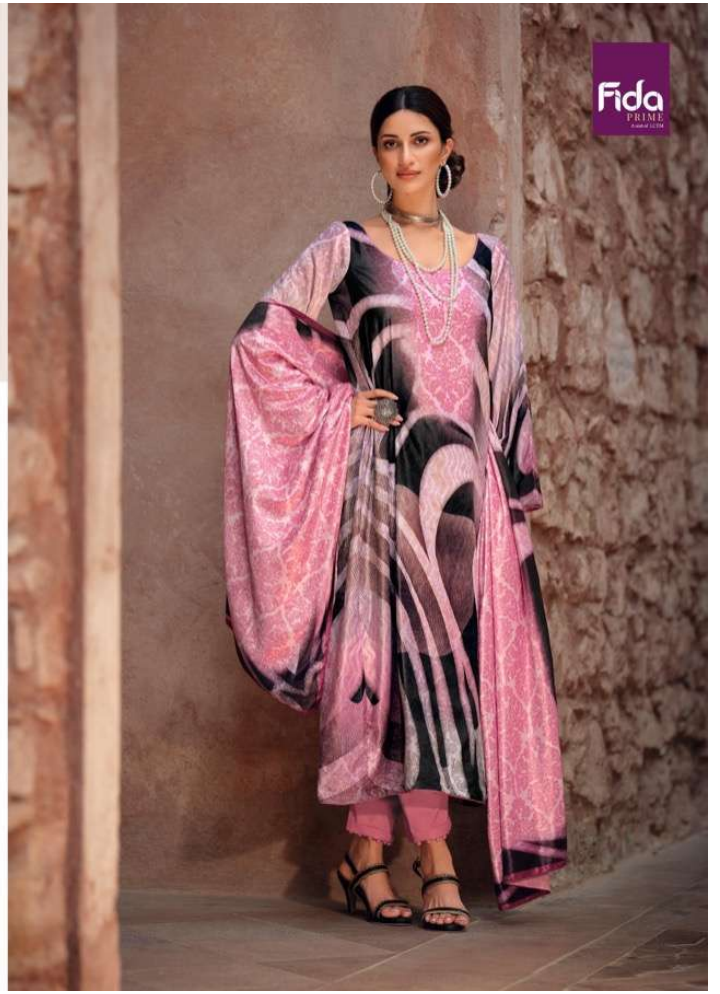

1001

Fida
PRIME
SINCE 1998

1002

1003

Fida
PRIME
SINCE 1978

❁ 1005

Fida
PRIME
SINCE 1998

1006

NEEL

TOP : DIGITAL VELVET.
BOTTOM : SHAHTOOSH SOLID.
DUPATTA : DIGITAL VELVET STOLE D/P

TOTAL SUITS	TOTAL AMOUNT	RATE
06	7,776/-	1296/-

1001

1002

1003

1004

1005