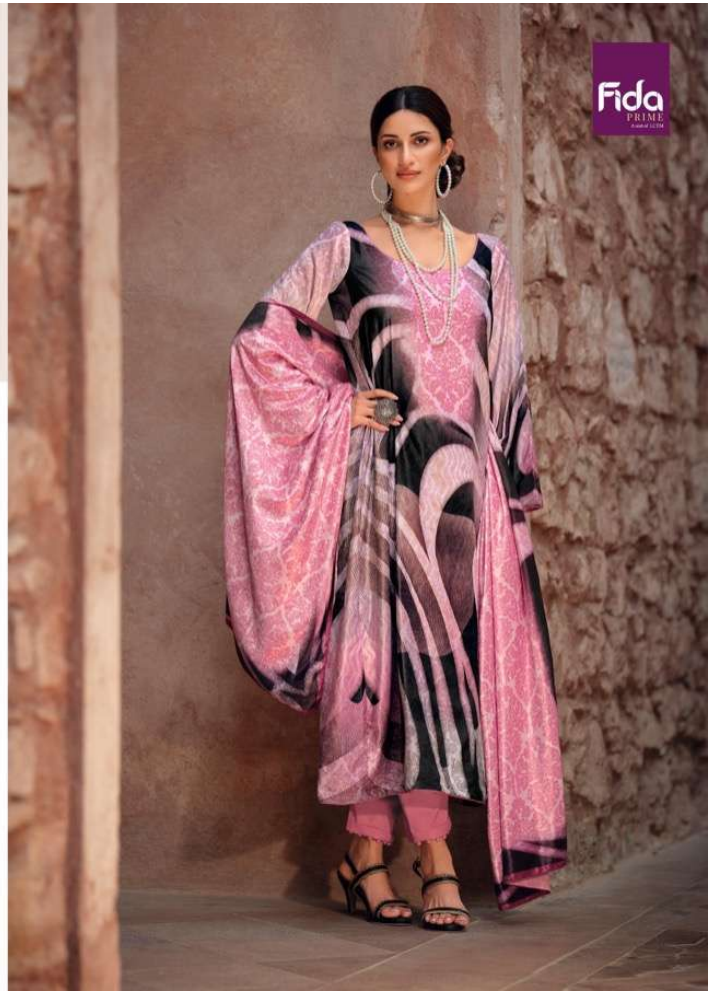

1001

1002

1003

Fida  
PRIME  
SINCE 1978

❁ 1005

Fida  
PRIME  
SINCE 1998

1006

# NEEL

TOP : DIGITAL VELVET.  
BOTTOM : SHAHTOOSH SOLID.  
DUPATTA : DIGITAL VELVET STOLE D/P

TOTAL SUITS	TOTAL AMOUNT	RATE
06	7,776/-	1296/-

1001

1002

1003

1004

1005