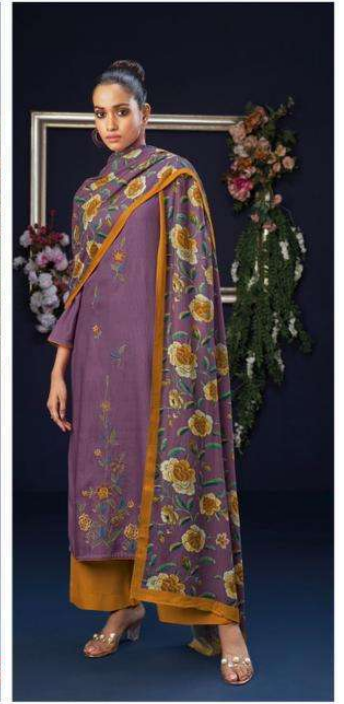

Ganga[®]
Lacey
S1923

S1923-A

S1923-B

S1923-C

S1923-D

S1923-C

PRODUCT NAME	LACEY
D.NO.	S1923
DESCRIPTION	<p>TOP PREMIUM PURE PASHMINA PRINTED WITH EMBROIDERY & SOLID BORDER</p> <p>BOTTOM PREMIUM PURE PASHMINA SOLID COLOUR</p> <p>DUPATTA FINEST VISCOSE SHAWL PRINTED</p>
HSN CODE	540834
WHOLESALE PRICE	1705/- EACH+GST(EXTRA)

S1923-A

S1923-B

S1923-C

S1923-D

Ganga®
Lacey
S1923- A/B/C/D