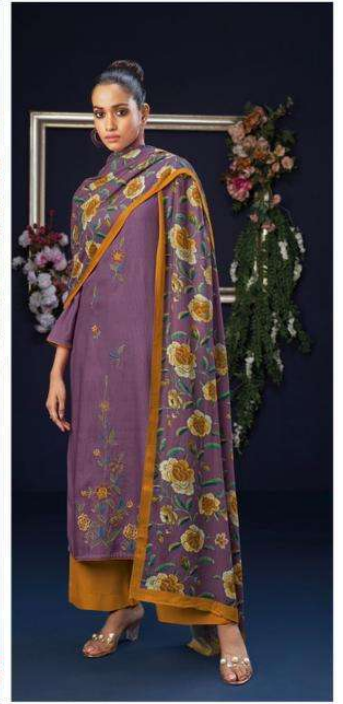

Ganga[®]
Lacey
S1923

S1923-A

S1923-B

S1923-C

S1923-D

PRODUCT NAME	LACEY
D.NO.	S1923
DESCRIPTION	TOP PREMIUM PURE PASHMINA PRINTED WITH EMBROIDERY & SOLID BORDER BOTTOM PREMIUM PURE PASHMINA SOLID COLOUR DUPATTA FINEST VISCOSE SHAWL PRINTED
HSN CODE	540834
WHOLESALE PRICE	1705/- EACH+GST(EXTRA)

S1923-A

S1923-B

S1923-C

S1923-D

Ganga®
Lacey
S1923-A/B/C/D