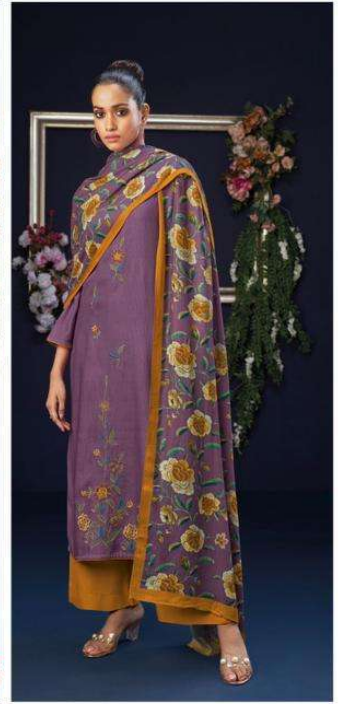

Ganga[®]
Lacey
S1923

S1923-A

S1923-B

S1923-C

S1923-D

S1923-C

PRODUCT NAME	<i>LACEY</i>
D.NO.	S1923
DESCRIPTION	<p>TOP PREMIUM PURE PASHMINA PRINTED WITH EMBROIDERY & SOLID BORDER</p> <p>BOTTOM PREMIUM PURE PASHMINA SOLID COLOUR</p> <p>DUPATTA FINEST VISCOSE SHAWL PRINTED</p>
HSN CODE	540834
WHOLESALE PRICE	1705/- EACH+GST(EXTRA)

S1923-A

S1923-B

S1923-C

S1923-D

Ganga®
Lacey
S1923- A/B/C/D